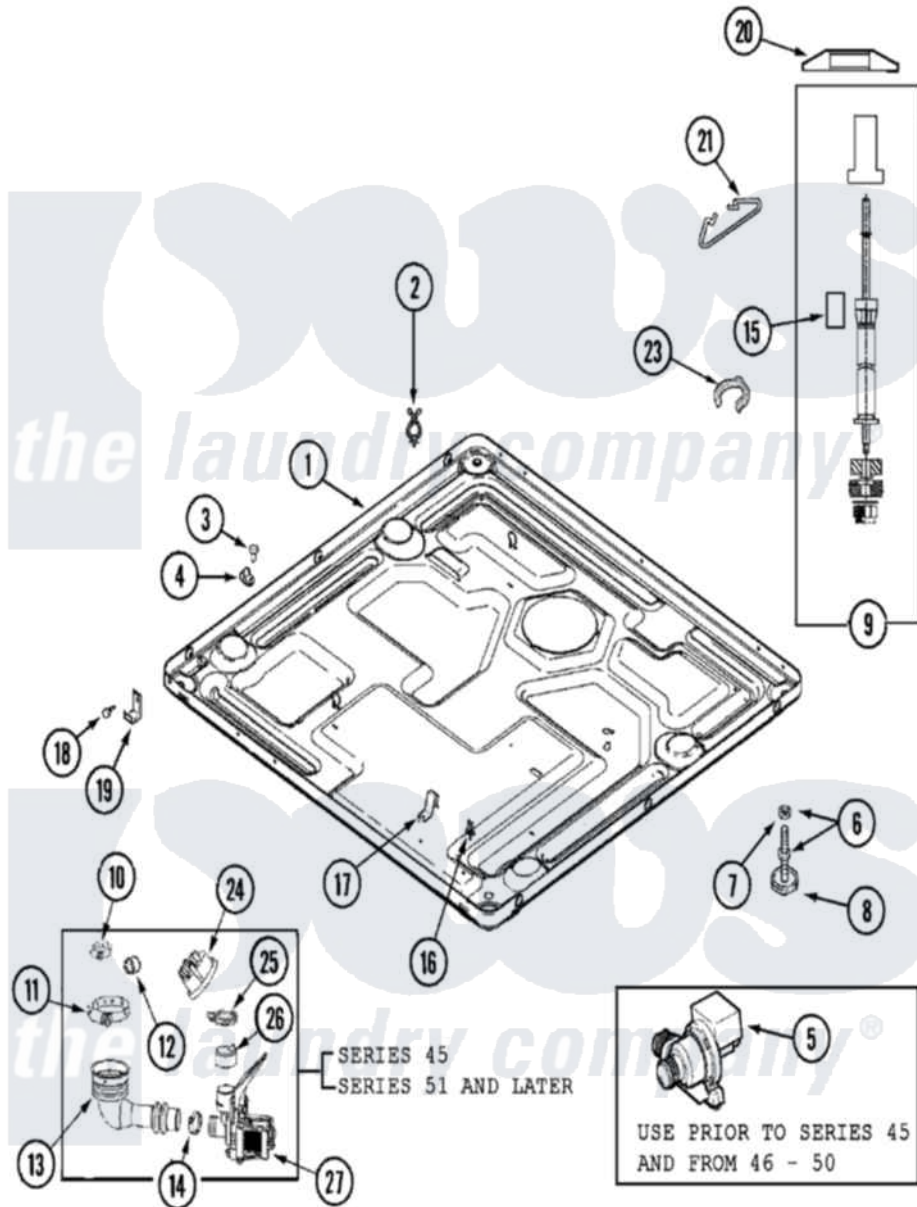

Maytag MLG2000AXW 01 - BASE (WASHER)

Maytag [Residential Maytag MLG2000AXW Stacked Washer and Dryer Parts](#) Parts Diagram 01 - BASE (WASHER)
 Click on the part number to view part

Item	Original Part Number	Replaced By	Status	Part Description
1	22003605			Base Weld Assembly
"	22002240	22003435		Base, Assembly
"	22003580			Base, Assembly
2	33001989			Retainer, Vault Switch
"	315471	22003298		Retainer, Wire
3	Y313561			Screw----NA
4	22002014			Clip, Harness To Support
5	22003059			Pump, Drain
6	22001915	22003544		Adjustable Leg W/Foot And Nut
7	Y052740	62739		Nut, Lock
8	210684			Foot, Adjustable Leg
9	22001988			Strut Assembly-Rear
10	22003295	285655		Clamp, Hose
11	22002053	696392		Hose Clamp
12	22003261			Plug, Outer Tub
"	22003263			Screw, Sump Cap

13	22003262		Hose, Tub To Pump Outlet
14	22001984	285655	Clamp, Hose
15	22002307		Switch, Strut Displacement
16	Y313262	W10116752	Retainer-
17	22002244		Clip, Grounding
18	33002190		SCrew, C BraCe, BraCket, Cabinet
19	22002239		Clip, Front Panel
20	33002222		Deflector, Water
21	33002223		Restrainer, Tube
22	33002224		Sleeving, Braided
23	22003080		Clip, Airdome Hose
24	22003727		Pressure Switch, Pump Mounted
"	22003265	Not Available	BAG, PLASTIC W/DRAWSTRING
25	22002853	285655	Clamp, Hose
26	22003268		Cap, Rubber
27	22003244	25001052	Pump Assembly