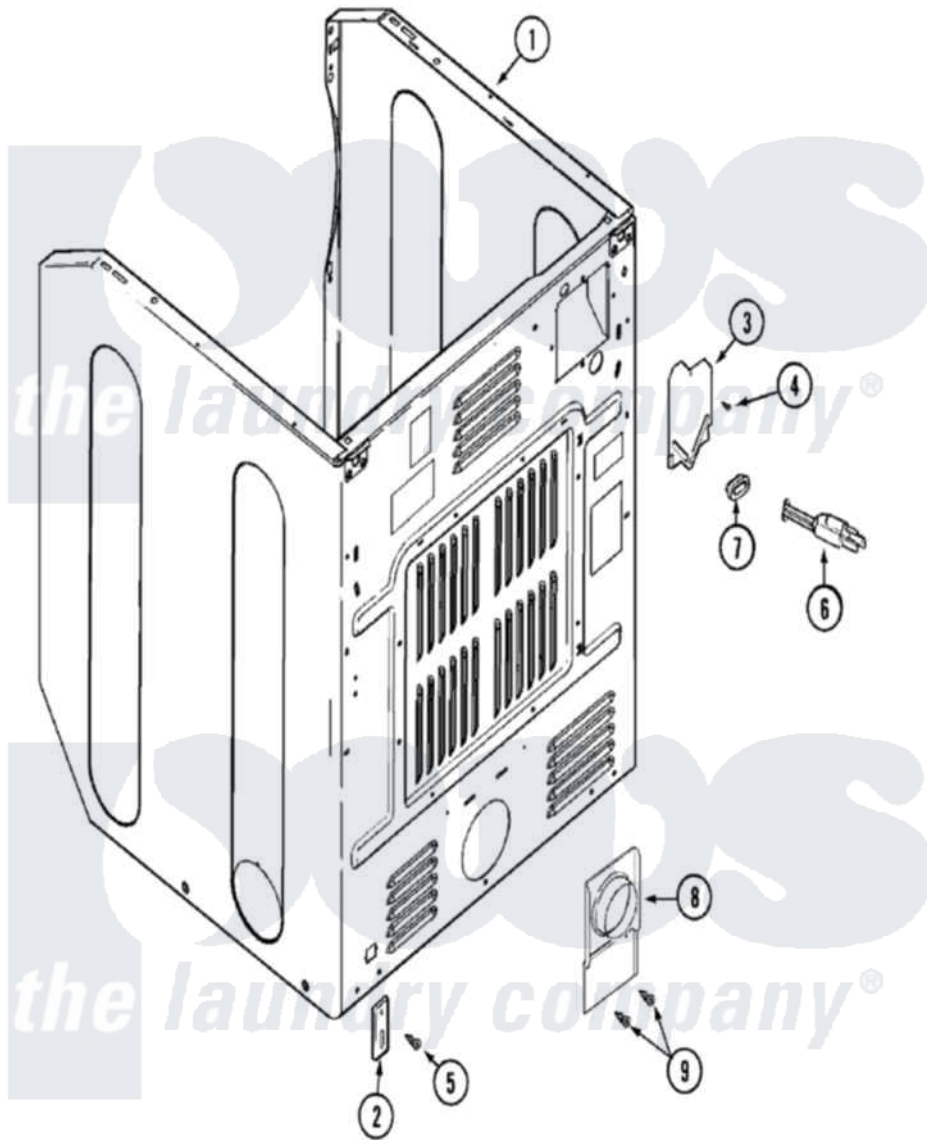

# Maytag MLG2000AXW 04 - CABINET-REAR (DRYER)

Maytag Residential Maytag MLG2000AXW Stacked Washer and Dryer Parts Parts Diagram 04 - CABINET-REAR (DRYER)

[Click on the part number to view part](#)

Item	Original Part Number	Replaced By	Status	Part Description
1	<a href="#">33002277</a>			Cabinet
"	<a href="#">22003639</a>			Cabinet Assembly
"	22003582		Not Available	CABINET, ASSY. (WHT-AS PK)
2	<a href="#">33002060</a>			Bracket, Security
3	<a href="#">33001795</a>			Cover, Terminal Block
4	<a href="#">22001995</a>			Screw Note: Screw, Tumbler Front And Shroud
5	<a href="#">22001995</a>			Screw Note: Screw, Tumbler Front And Shroud
6	<a href="#">33002323</a>			Shield, Power Cord
"	33002184	<a href="#">33002777</a>		Power Cord
7	33002053	<a href="#">211881</a>		Grommet, Cord Part Not Used- Gas Models Only
8	22002528		Not Available	BRACKET, EXHAUST DUCT ASSY.
9	<a href="#">22001995</a>			Screw Note: Screw, Tumbler Front And Shroud