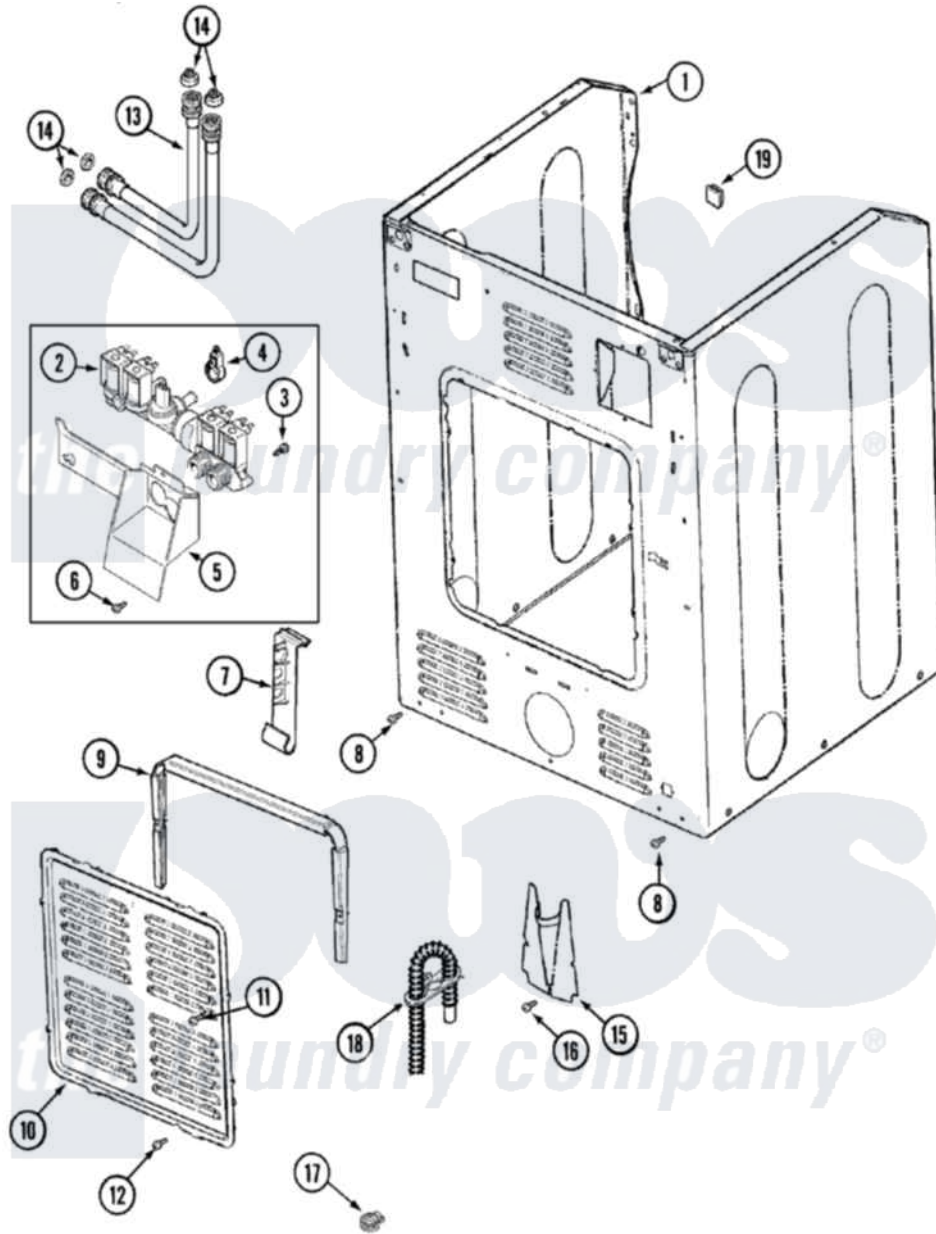

Maytag MLG2000AXW 05 - CABINET-REAR (WASHER)

Maytag Residential Maytag MLG2000AXW Stacked Washer and Dryer Parts Parts Diagram 05 - CABINET-REAR (WASHER)

[Click on the part number to view part](#)

Item	Original Part Number	Replaced By	Status	Part Description
1	22003582		Not Available	CABINET, ASSY. (WHT-AS PK)
"	22003367	22004095		Hinge, Plastic
"	213007			Xfor Cabinet See Cabinet, Back
"	22001995			Screw Note: Screw, Tumbler Front And Shroud
"	22002548	22003639		Cabinet Assembly
2	22002437			Valve, Water
3	22002436			Screw, Water Valve Bracket
4	205161	489503		Clamp
5	33002212			Bracket, Water Valve
6	22001996	3370225		Screw
7	33002213			Rack, Hose
8	22001995			Screw Note: Screw, Tumbler Front And Shroud
9	22002022			Spacer, Access Panel

10	22002092		Panel, Access
"	22004355		Rear Access Panel
11	22002295	67006908	Screw, Ice Rack
"	22002925	3370225	Screw
12	22001996	3370225	Screw
13	33002214	202860	Inlet Hose Assembly
14	Y013783		Washer, Inlet Hose
15	22002093	22002704	Cover, Drain Hose
16	22001995		Screw Note: Screw, Tumbler Front And Shroud
17	22001984	285655	Clamp, Hose
18	22002891	12001807	Drain Hose Kit
"	22002892		Retainer, Drain Hose
"	22002893	8539404	Tie-Wire
"	12001659	12001807	Drain Hose Kit
19	215950		(UPPER CABINET)