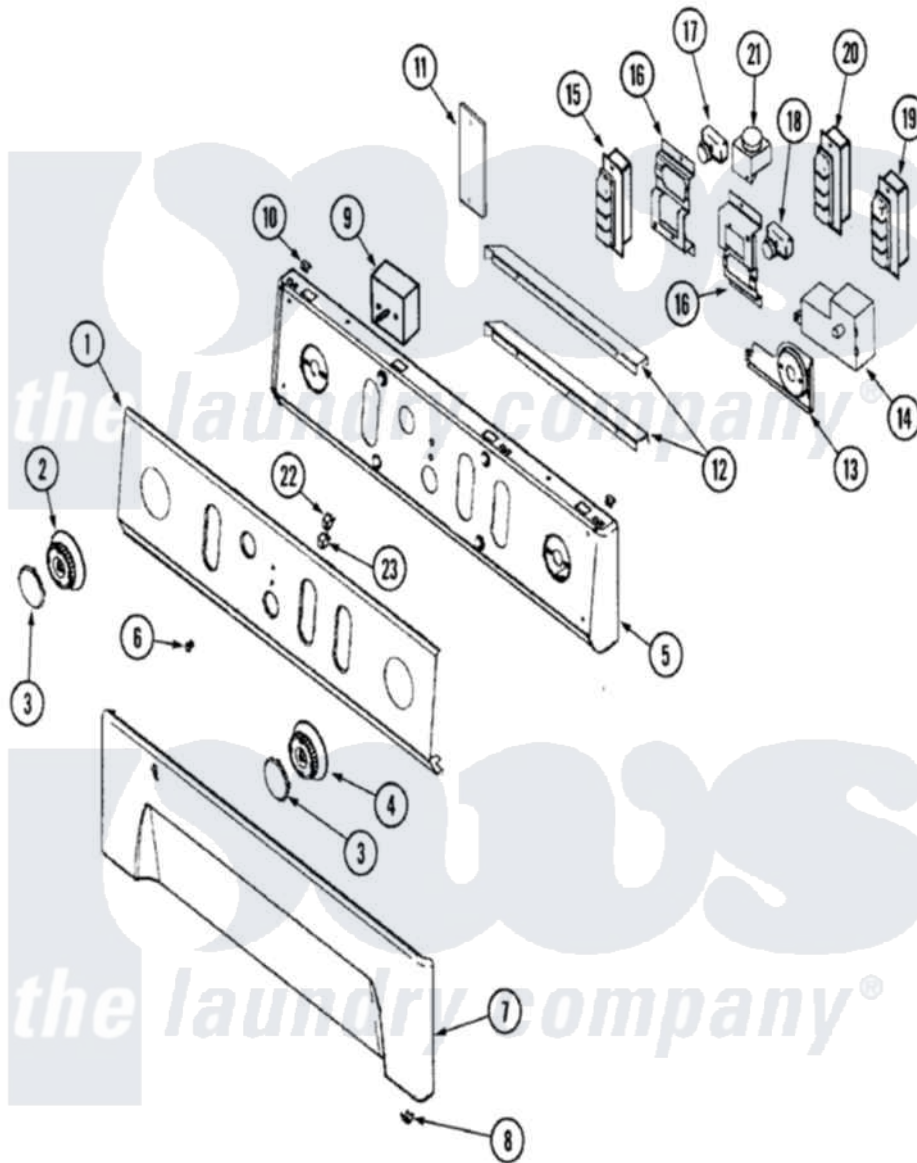

Maytag MLG2000AXW 06 - CONTROL PANEL

Maytag [Residential Maytag MLG2000AXW Stacked Washer and Dryer Parts](#) Parts Diagram 06 - CONTROL PANEL
 Click on the part number to view part

Item	Original Part Number	Replaced By	Status	Part Description
1	22002460			Facia
2	33002132			Knob, Timer
3	22001664			Timer Knob Insert/Cap
4	22002461			Knob, Timer
5	22002514			Panel, Control
"	22002063			Screw No.8-18AB Wafer Head
6	22001215	7730P011-60		Lens, Indicator Light
7	33002072			Panel, Access
"	33002004			Clip, Fastener
"	22002063			Screw No.8-18AB Wafer Head
8	33001980			Fastener, Access Panel
9	33002109			Timer
"	61001885	489399		Screw, 8-32 X 5/16
10	33001977			Fastener, Control Panel
11	315317	488234		Screw 8-32 X 1/4
"	33001212			Board, Control-Moisture Sensor