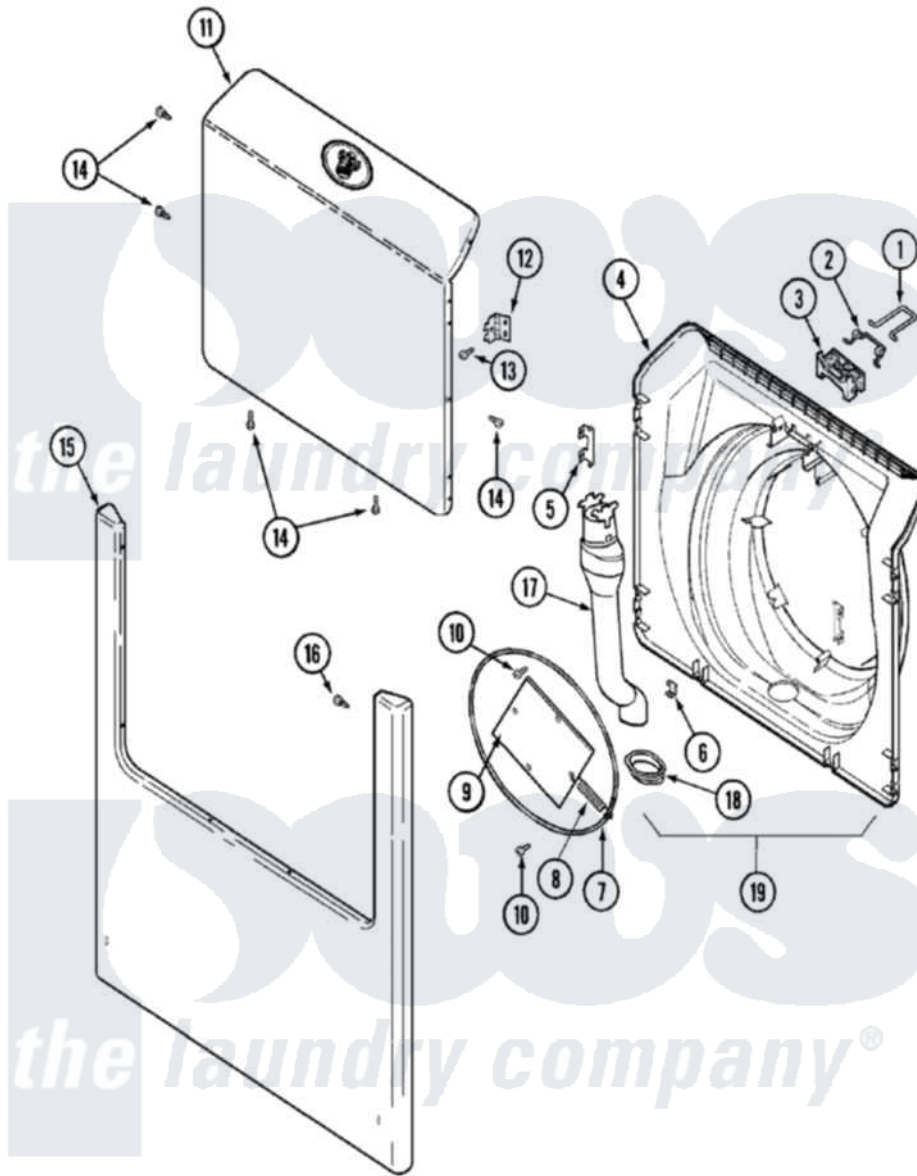

Maytag MLG2000AXW 07 - DOOR & FRONT PANEL (WASHER)

Maytag Residential Maytag MLG2000AXW Stacked Washer and Dryer Parts Parts Diagram 07 - DOOR & FRONT PANEL (WASHER)

Click on the part number to view part

Item	Original Part Number	Replaced By	Status	Part Description
1	22002002	22003222		Hoop, Lock
2	22002003			Spring, Latch
3	22002168			Support, Lock Hoop
4	22002168			Support, Lock Hoop
"	22002539	22003083		Liner, Door Assembly W/Vent
"	22003800			Inner Door/Vented
"	22003076	22003083		Liner, Door Assembly W/Vent
5	22002038			Clip, Door
6	22002039			Clip, Door
7	22002104			Frame, Wire
8	22002356			Spring, Plate
9	22002094			Frame, Wire
10	22002007			Screw, Wire Frame
11	22002260			Panel, Door
12	22002798			Hinge, Door
13	22002062	98006631		Screw

14	22002063		Screw No.8-18AB Wafer Head
15	22002241	22002836	Panel, Front
16	22002244		Clip, Grounding
"	22002012		Screw, Hinge Note: Screw, Hinge Bracket
17	22002990	22003850	Vent Tube Assembly
18	22003075		Grommet, Vent Tube
19	22003083		Liner, Door Assembly W/Vent
20	22003908		Vapor Barrier