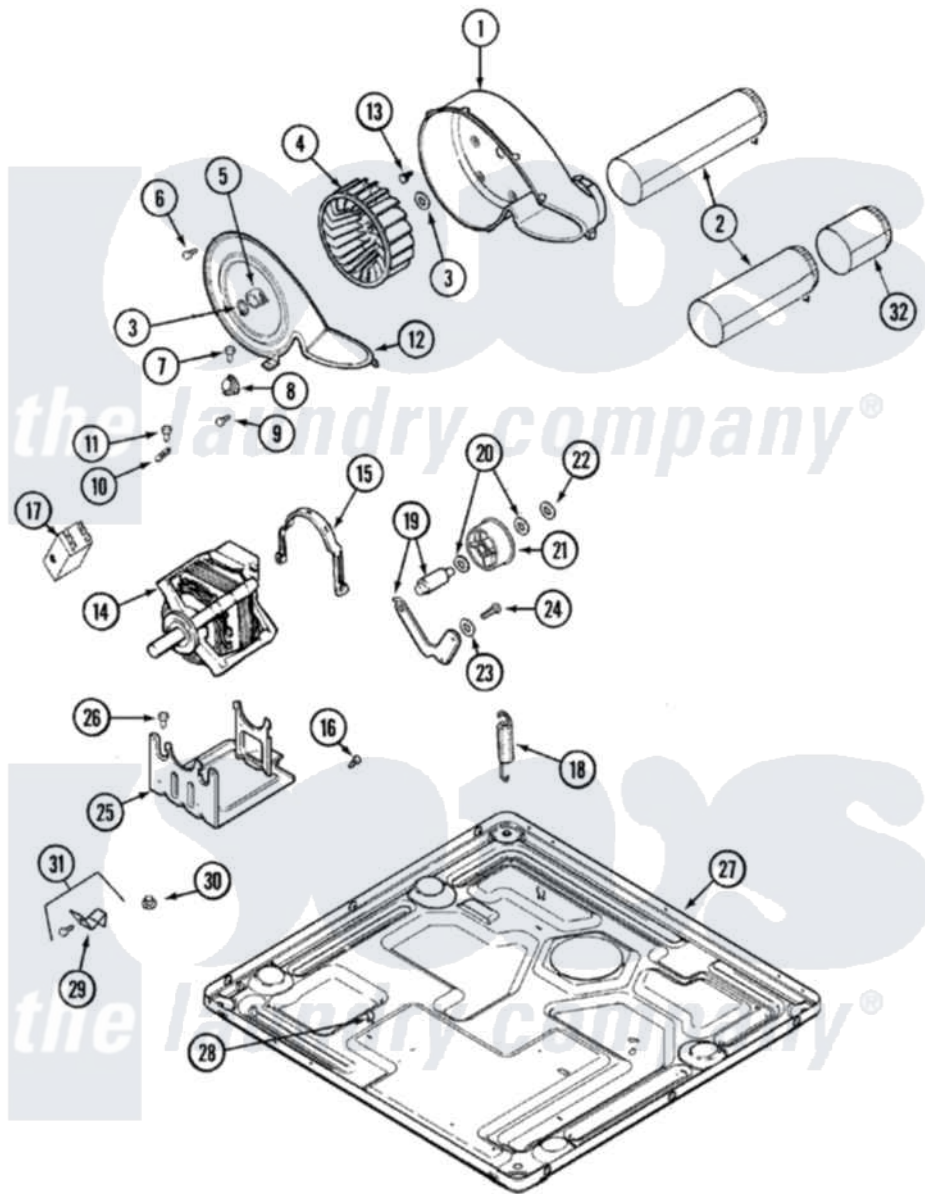

Maytag MLG2000AXW 12 - MOTOR DRIVE (DRYER)

Maytag Residential Maytag MLG2000AXW Stacked Washer and Dryer Parts Parts Diagram 12 - MOTOR DRIVE (DRYER)

[Click on the part number to view part](#)

Item	Original Part Number	Replaced By	Status	Part Description
1	33001789			Housing, Blower
2	33002321			Seal, Exhaust
"	22001995			Screw Note: Screw, Tumbler Front And Shroud
"	33002570			Duct, Exhaust
"	33002185			Duct Assembly, Exhaust
3	410233	9703438		Ring-Retrn
4	33002797			Wheel, Blower
"	33001790			Wheel, Blower
5	312967			Clamp, Blower Housing
6	33001855	33002917		Screw, No.10-16
7	Y313561			Screw---NA
8	306910			Thermostat, Multi Temp Note: Thermostat
9	22001996	3370225		Screw
10	33001762			Fuse, Thermal

11	22001996	3370225	Screw
12	33001796	33002711	Cover, Blower Housing
13	314818	1163839	Screw
14	33002478		Motor
"	33002237	33002478	Motor
"	33002795		Motor, Drive 60Hz
"	33002462	33002478	Motor
15	Y015825		Clip, Motor To Motor Support
16	910343	488234	Screw 8-32 X 1/4
17	33001854	33002478	Motor
18	33002157		Grommet
"	33002459		Assembly, Spring And Plug
"	33001754	33002459	Assembly, Spring And Plug
19	33001840	6-3705180	Idler Arm
20	Y312527		Washer, Idler Shaft
21	33001783	6-3700340	Bearing- I
22	312958	354987	Ring, Retaining
23	315772		Sleeve, Idler Arm
24	Y014874		Screw, Idler Arm And Sleeve
25	33001752	33002817	Motor Support, Offset
26	Y313561		Screw---NA
27	33002467		Base
"	315218		Shield, Transformer
"	33002041	33002467	Base
"	33002049	302797	Grommet
"	33002186	W10133285	Transformer 120V To 22.5vac
"	22001078	3177991	Screw
"	314568	Y313559	Screw
28	33002050		Protector, Harness
"	410490		Spring, Retainer Wire Harness
"	315471	22003298	Retainer, Wire
29	33002042	33002758	Bracket, LH, Base To Support
"	22001995		Screw Note: Screw, Tumbler Front And Shroud
"	33002502	33002757	Bracket, RH, Base To Support
"	33002043	33002757	Bracket, RH, Base To Support
"	33002503		Bracket, Support
30	33002044		Guide
31	12001551		Contains RT And LT Brackets
32	33002571		Duct, Exhaust