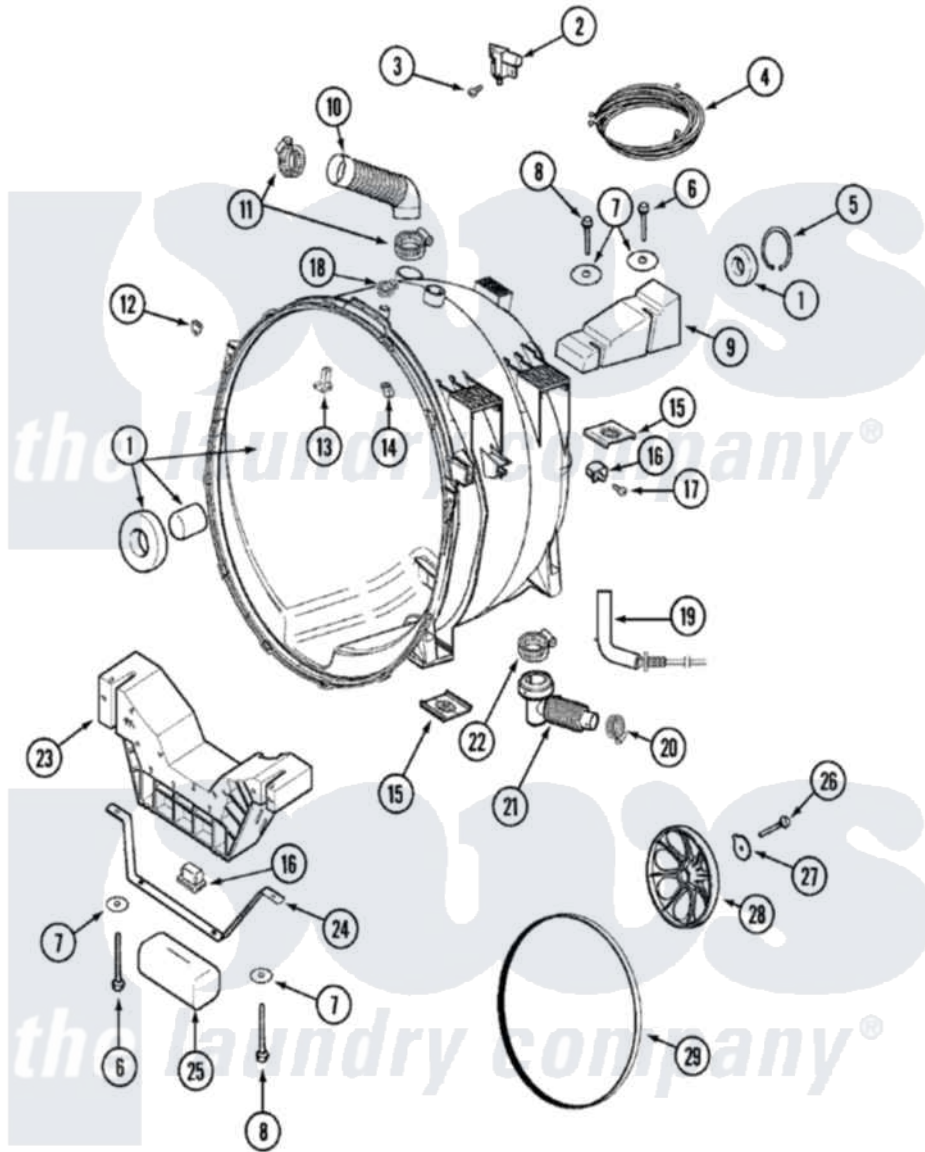

Maytag MLG2000AXW 13 - OUTER TUB (WASHER)

Maytag Residential Maytag MLG2000AXW Stacked Washer and Dryer Parts Parts Diagram 13 - OUTER TUB (WASHER)

Click on the part number to view part

Item	Original Part Number	Replaced By	Status	Part Description
1	22002006			Clip, Unbalance Switch Harness
"	22004465			Outer Tub Assembly, As Pack
"	22002154	22004465		Outer Tub Assembly, As Pack
"	22003837	22002506		Shroud And Dispenser Hose
2	22002045	22003302		Switch, Internal Unbalance
"	22003302			Switch, Internal Unbalance
3	22002300	9740848		Screw, Mixing Valve Mounting
"	22002061	910187		Screw
4	33002216	12001798		Kit-Harnes
5	22001981		Not Available	RING, RETAINING
6	33002973			Screw, No.9-15 X 1.00 Hx WS
"	22001991	22003615		Bolt, Double Sems 5-3/8
"	22003828	33002973		Screw, No.9-15 X 1.00 Hx WS
7	22002067		Not Available	WASHER, COUNTER BALANCE

8	22003828	33002973	Screw, No.9-15 X 1.00 Hx WS
"	33002973		Screw, No.9-15 X 1.00 Hx WS
"	22002056	22003616	Bolt, Double Sems 3-3/8
9	22002102		Weight, Counter Balance
10	22002083		Hose, Injector
11	22002052	616099	Clamp
12	22002103		Clip, U
13	22002004	22004310	Water Deflector
"	22002959	22004310	Water Deflector
14	22002061	910187	Screw
"	22002006		Clip, Unbalance Switch Harness
15	22002065		Nut, Counter Balance
16	22002044		Switch, Tub Displacement
"	22002044		Switch, Tub Displacement
17	22002061	910187	Screw
18	202515	596669	Clamp, Manifold
19	22002483		Hose, Air Dome
20	22001984	285655	Clamp, Hose
21	22002081	22003262	Hose, Tub To Pump Outlet
22	22002053	696392	Hose Clamp
23	22002006		Clip, Unbalance Switch Harness
"	22004472		Bracket, Lower
"	22003826	22004472	Bracket, Lower
"	22002579		Not Available WEIGHT ASSEMBLY (FRT)
24	22002008		Strap
25	22003827		Cushion
"	22002011		Not Available CUSHION
26	22002057	22003937	Screw, Retaining Bolt
27	22002055	22003936	Washer
"	22003936		Washer
28	22001998	22002315	Pulley, Spinner
29	12001435	12001788	Kit, Belt And Isolator-W