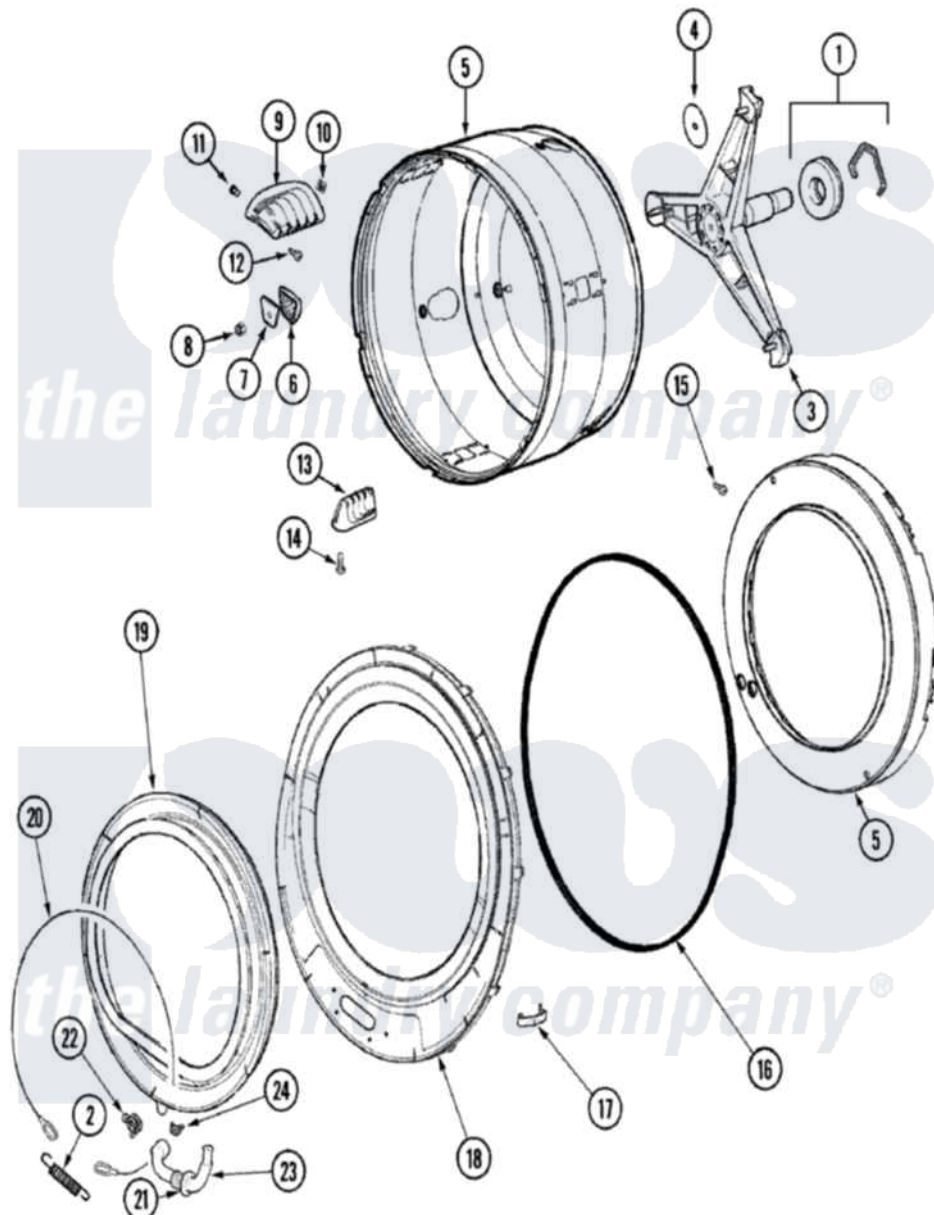

Maytag MLG2000AXW 14 - SPINNER ASSEMBLY & OUTER TUB COVER(WASH)

Maytag Residential Maytag MLG2000AXW Stacked Washer and Dryer Parts Parts Diagram 14 - SPINNER ASSEMBLY & OUTER TUB COVER(WASH)
 Click on the part number to view part

Item	Original Part Number	Replaced By	Status	Part Description
1	12002022			Lip Seal Kit
"	12001478	12002022		Lip Seal Kit
2	22002099			Spring, Tub
3	22002123			Tube, Molykote
"	22004108			O Ring
"	22003925	W10181639		Support
"	22002115	6-2717080		Spinner As
"	22002897	W10181639		Support
4	22002023			Washer, Plastic
5	22002115	6-2717080		Spinner As
"	22003263			Screw, Sump Cap
6	22002482			Washer, Profile
7	22002020			Washer, Spinner Support
8	22002122	2207454		Nut, Hex
9	22001985			Baffle, Drip

10	22002009		Grommet, Baffle
11	22001999		Grommet, Baffle
12	22002325	22003556	Screw, Baffle
13	22001986		Baffle, Drip
14	22002059		Screw, Baffle
15	22002028	Not Available	PART NEVER USED IN PRODUCTION
16	22002077		Seal, Tub Cover
17	22002050		Clip, Tub To Cover
18	22003212		Cover, Tub --W
"	33002217	22003212	Cover, Tub --W
"	22004254		Cover, Tub W/Sealandcaps Aspk
"	22002979	22003212	Cover, Tub --W
19	22001978	12002533	Boot Kit
"	12001772	12002533	Boot Kit
20	22002327		Wire, Boot Clamp
21	22003074		Guard, Hose
22	22003072		CLAMP, HOSE DOUBLE WIRE
23	22003071	22004477	Drain Hose, Door Boot
24	22003073	596669	Clamp, Manifold