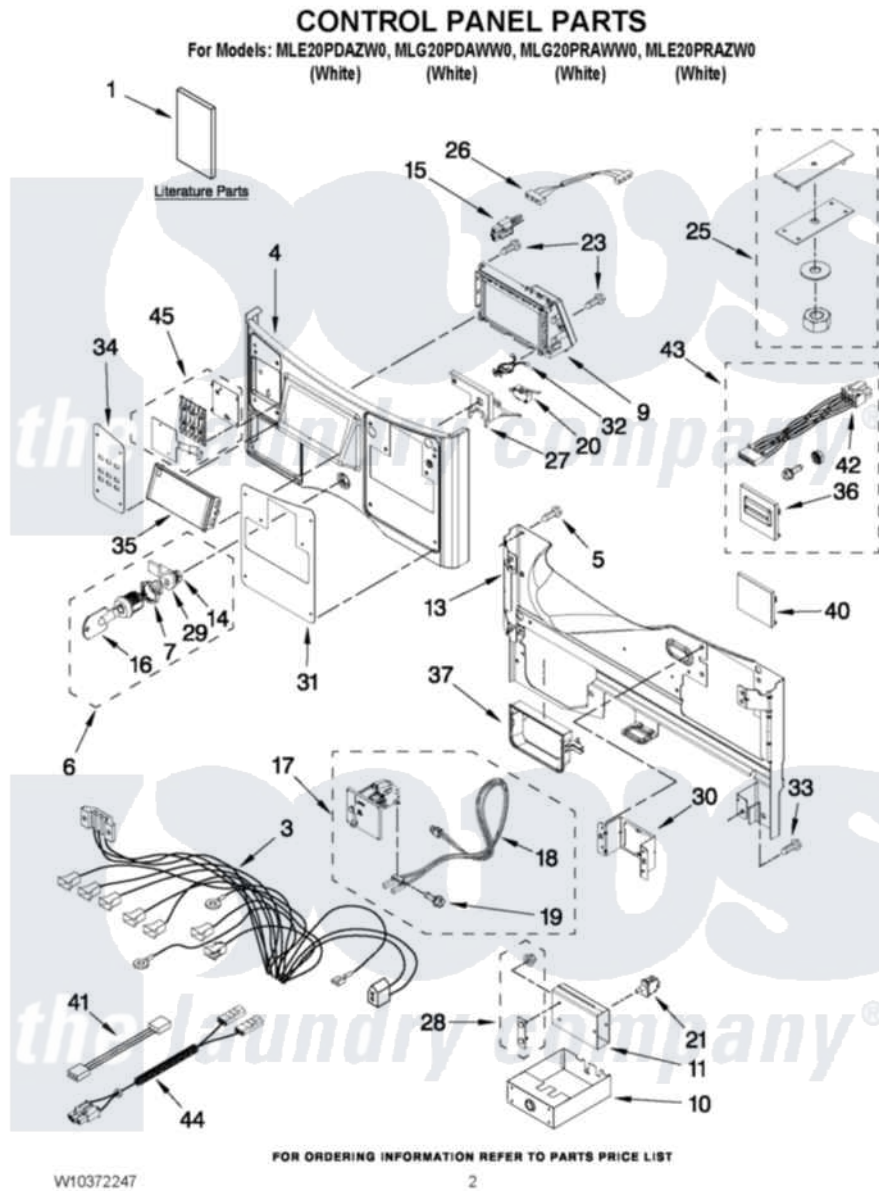

Maytag MLG20PDAWW0 01 - CONTROL PANEL PARTS

Maytag Residential Maytag MLG20PDAWW0 Washer/Dryer Parts Parts Diagram 01 - CONTROL PANEL PARTS
Click on the part number to view part

Item	Original Part Number	Replaced By	Status	Part Description
1	W10045641		Not Available	INSTALLATION INSTRUCTION
"	W10434041		Not Available	INSTALLATION INSTRUCTION
"	W10335471		Not Available	TECH SHEET
"	W10372247		Not Available	PARTS LIST
3	W10242901			Harness, Main
"	W10242899			Harness, Main
4	W10198200			Panel Assembly
"	W10198201			Panel Assembly
5	3390647	488729		Screw
6	W10133264			Lock Assembly, Service Door
7	W10139762			Hex Nut, 3/4-27
9	W10198219			Techbox Assembly
"	W10198220			Techbox Assembly
10	W10133248			Coin Box
11	W10133258			Vault-Body Assembly

13	W10198321		Console Bracket
14	W10177242		Hex-Nut 9/32 - 28
15	W10133282		Switch, Jumper Service Vault
16	W10140858		Key
17	W10133245		Dual Coin Drop Assembly
"	W10133242		Coin Drop Assembly
18	W10247389		Sensor
"	W10247388		Coin Optic Sensor Assembly Coin 2
19	W10142655		Screw, 6-20 X 1.00
20	W10133280		Service Access, Switch
21	W10131838		Switch, Vault And Service Door
23	W10192860	W10273971	Screw, 6-19 X 1/2
25	W10169579		Kit-Coin Box, Security
26	W10242897		Harness, Wire Dryer CCU To Uic
27	W10198375		Support-Console
28	W10159907		Mounting Strap, Weld Assembly
29	W10133266		Cam-Lock
30	W10198322		Bracket PD
"	W10198323		Bracket
31	W10198334		Fascia
"	W10198336		Fascia
32	8019P013-60	74006883	Clamp- Pur
33	W10386302	W10131119	Screw, 8-18 X 5/16
34	W10198284		Fascia-Buttons
35	W10198390		Window Display
36	W10198367		Card Reader, Bezel
37	W10198345		Collar, Dispenser
40	W10198366		Cover, PD And Pn
41	W10342214		CCU To MCU-Serial Communication
42	W10239515		Card Reader, Harness
43	W10198451		Card Reader, Conversion Kit
44	W10300896		Wire Harness, Vault Switch
45	W10198198		Button Set, Assembly