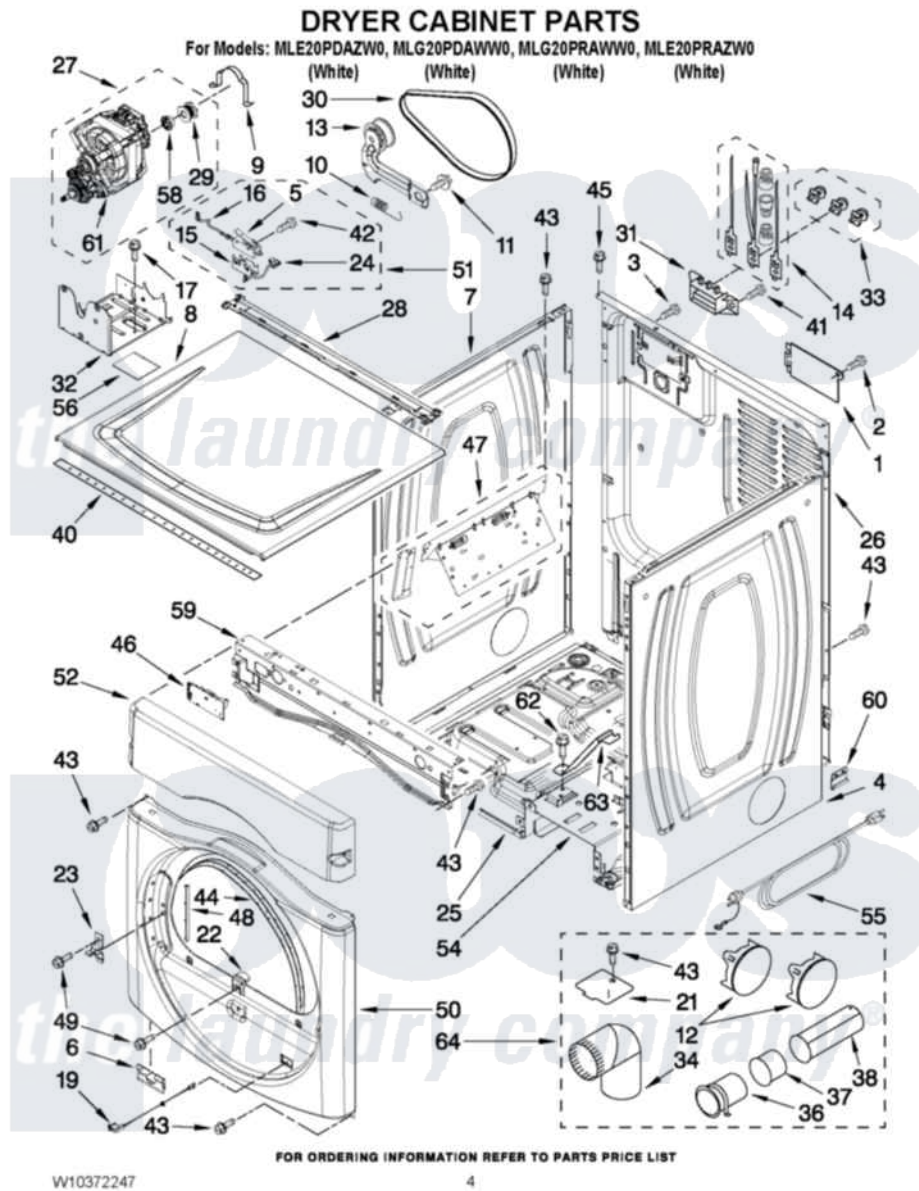

Maytag MLG20PDAWW0 02 - DRYER CABINET PARTS

Maytag [Residential Maytag MLG20PDAWW0 Washer/Dryer Parts](#) Parts Diagram 02 - DRYER CABINET PARTS
Click on the part number to view part

Item	Original Part Number	Replaced By	Status	Part Description
1	W10286180	W10119283		Cover, Terminal Block
2	3390814	90767		Screw, 8A X 3/8 HeX Washer Head Tapping
3	8533974	4331106		Screw, No.10-32 X 7/16
4	8565048			Panel, Side
5	8564010			Assembly, Switch And Actuator
6	8519459			Clip, Toe Panel
7	8565054			Panel, Side
8	8563730	W10336080		Top
9	660658			Clamp, Motor Mounting 343481 685441
10	3387374			Spring, Idler
11	3389420			Retainer-Idler 1/4-20 X 1/16
12	697750	W10470674		Dryer Exhaust Kit
13	W10344192			Idler Assembly
14	279318			Terminal Tinned And Brass Panel