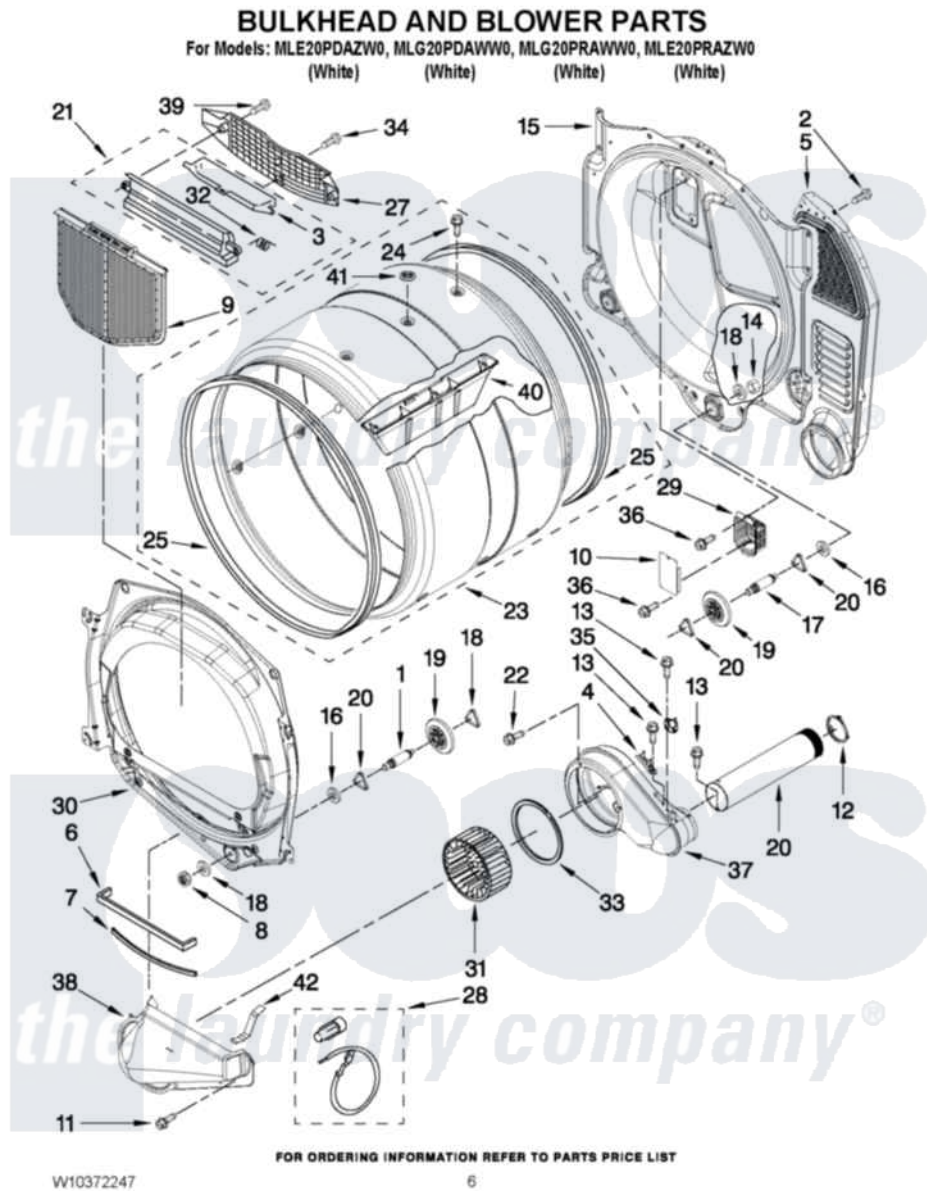

Maytag MLG20PDAWW0 03 - BULKHEAD AND BLOWER PARTS

Maytag Residential Maytag MLG20PDAWW0 Washer/Dryer Parts Diagram 03 - BULKHEAD AND BLOWER PARTS

Click on the part number to view part

Item	Original Part Number	Replaced By	Status	Part Description
1	W10359271			Shaft, Drum Roller Threads
2	3390647	488729		Screw
3	W10153413			Door, Lint Screen
4	3392519			Thermal Limiter
5	697354	3387911		Duct-Air
"	3394346			Air Duct Assembly
6	697813			Seal, Outlet Housing
7	697814	697813		Seal, Outlet Housing
8	3934666	W10080210		Nut, 3/8 X 16
9	W10049370	W10120998		Screen
10	3402841	8532165		Lens, Drum Light
11	359625	487240		Screw, For Mtg. Service Capacitor
12	W10344699			Collar, Duct
13	8533971	90767		Screw, 8A X 3/8 HeX Washer Head Tapping

14	W10001120	W10080190	Nut, 3/8-16
15	W10080170		Bulkhead, Rear
16	3387459	W10080960	Washer, Support
17	W10359272		Shaft, Roller Drum Threads
18	690997		Washer, Thrust
19	W10314171		Roller, Support Assembly
20	8563728		Exhaust Pipe
21	W10153423		Outlet Grille, Housing Assembly
22	489463		Screw, 8-18 X 1/16
23	W10153420		Complete Drum Assembly
24	W10219342		Screw, Baffle Mounting
25	W10166807	280114	Seal
27	W10153412		Grille, Outlet
28	279457		Wire Kit, Terminal
29	W10410531		Bracket, Drum Light
30	8565061		Bulkhead, Front
31	W10349492		Wheel, Blower
32	3394986		Spring, Lint Screen Door
33	697770		Seal, Cover Plate Blower Housing
34	695240	488729	Screw
35	8577274		Thermostat 295F
36	487909	488729	Screw
37	8544362	W10119255	Housing, Blower
38	8066168	W10128606	Duct-Lint
39	3387230		Screw, 10-16 X 13/16
40	W10153409		Baffle, Drum
41	W10128544		Housing-Outlet
42	W10345456	8066208	Clip-Exhaust