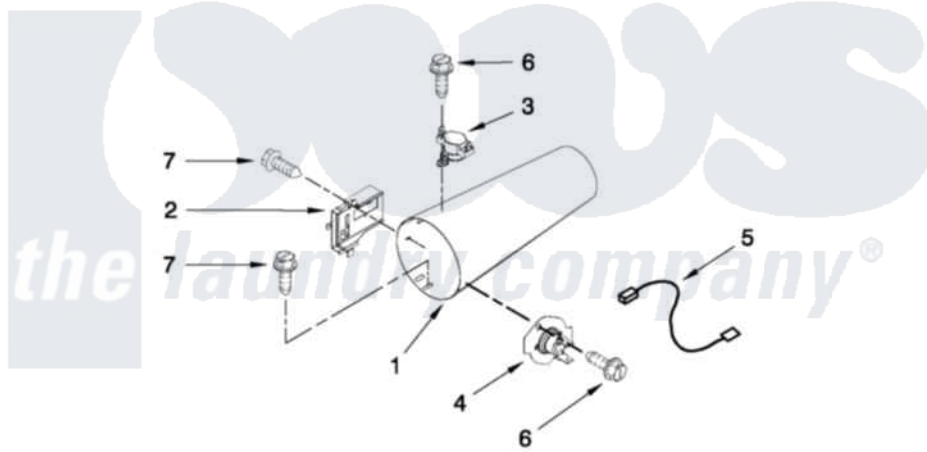

# Maytag MLG20PDAWW0 05 - DRYER HEATING PARTS - GAS

## DRYER HEATING PARTS - GAS

For Models: MLE20PDAZW0, MLG20PDAWW0, MLG20PRAWW0, MLE20PRAZW0  
 (White) (White) (White) (White)

FOR ORDERING INFORMATION REFER TO PARTS PRICE LIST

9

W10372247

Maytag [Residential Maytag MLG20PDAWW0 Washer/Dryer Parts](#) Parts Diagram 05 - DRYER HEATING PARTS - GAS  
 Click on the part number to view part

Item	Original Part Number	Replaced By	Status	Part Description
1	<a href="#">8573824</a>			Funnel, Burner
2	<a href="#">338906</a>			Radiant, Sensor
3	<a href="#">3391912</a>			Thermostat, High-Limit 255 F
4	<a href="#">8573713</a>			Thermal-Cutoff
5	<a href="#">3401707</a>			Jumper, Tco-High Limit
6	<a href="#">90767</a>			Screw, 8A X 3/8 HeX Washer Head Tapping
7	3390647	<a href="#">488729</a>		Screw