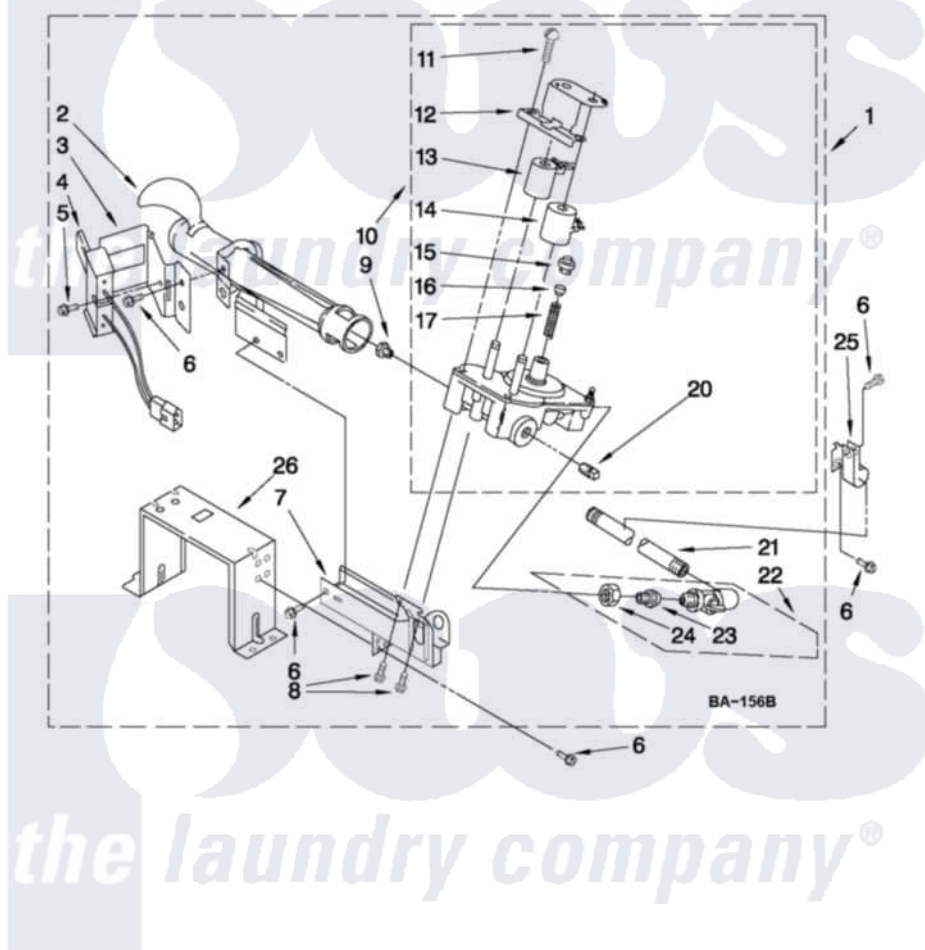

Maytag MLG20PDAWW0 06 - W10135231 BURNER ASSEMBLY

W10135231 BURNER ASSEMBLY

For Models: MLE20PDAZW0, MLG20PDAWW0, MLG20PRAWW0, MLE20PRAZW0
(White) (White) (White) (White)

USE WITH TYPE 1 - NATURAL, TYPE 2 - MIXED,
AND TYPE 4 - LIQUEFIED PROPANE AND BUTANE GASES

FOR ORDERING INFORMATION REFER TO PARTS PRICE LIST

W10372247

10

Maytag [Residential Maytag MLG20PDAWW0 Washer/Dryer Parts](#) Parts Diagram 06 - W10135231 BURNER ASSEMBLY
Click on the part number to view part

Item	Original Part Number	Replaced By	Status	Part Description
1	W10135231	W10492508		Burner-Gas
2	688617	693140		Burner
3	694298			Bracket, Ignitor
4	686590	279311		Ignitor
5	3393909			Screw, 8-32 X 7/8
6	343641	681414		Screw, 10AB X 1/2
7	3389871		Not Available	Base, Burner
8	3387057			Screw, 10-16 X 1/2 Orifice, Burner
9	234870			Orifice, Burner
"	234868			Orifice, Burner
10	W10141728			Valve, Gas 60 Hz
11	694421			Screw, Bracket Mounting
12	694538			Bracket, Shunt
13	694540			Coil, 60 Hz
14	694539			Coil, 60 Hz
15	694424			Leak, Limiter