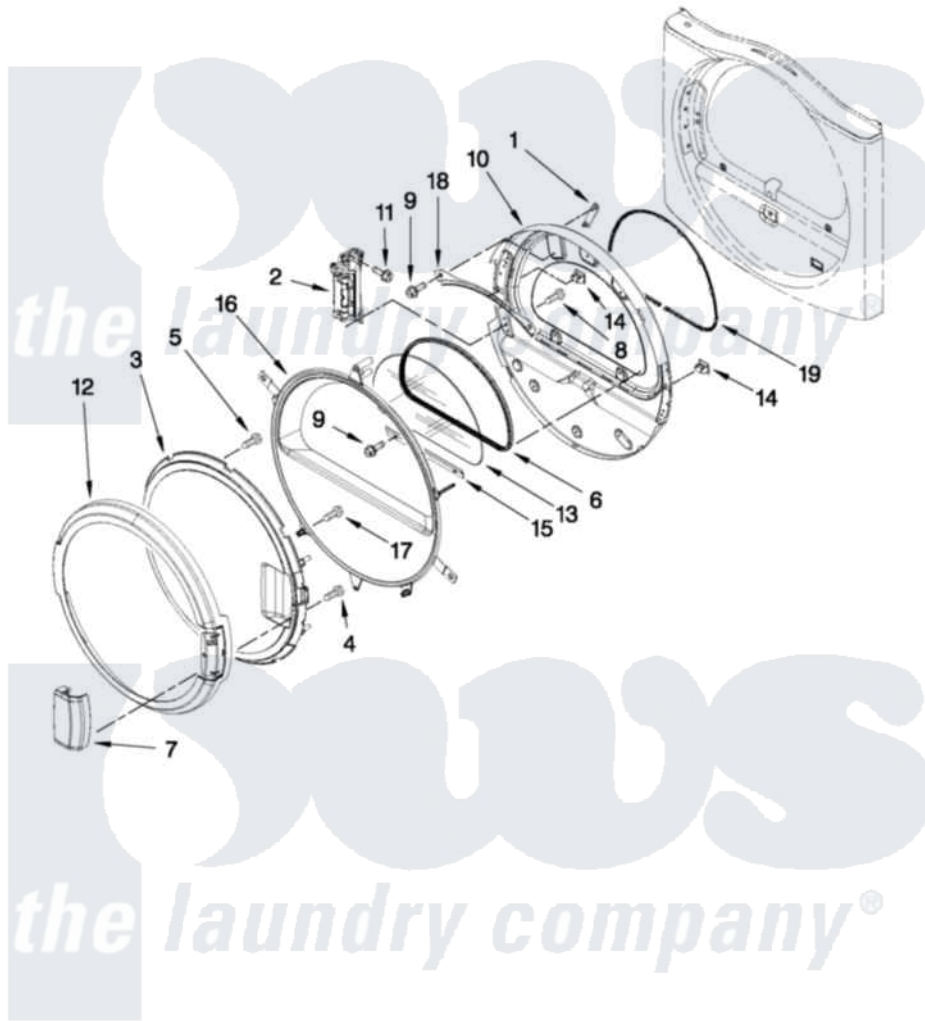

# Maytag MLG20PDAWW0 07 - DRYER DOOR PARTS

## DRYER DOOR PARTS

For Models: MLE20PDAZW0, MLG20PDAWW0, MLG20PRAWW0, MLE20PRAZW0  
(White) (White) (White) (White)

FOR ORDERING INFORMATION REFER TO PARTS PRICE LIST

W10372247

12

Maytag [Residential Maytag MLG20PDAWW0 Washer/Dryer Parts](#) Parts Diagram 07 - DRYER DOOR PARTS  
Click on the part number to view part

Item	Original Part Number	Replaced By	Status	Part Description
1	<a href="#">8565119</a>			Label, Hinge Hole Cover
2	<a href="#">W10198424</a>			Door Hinge Assembly
3	<a href="#">W10137467</a>			Assembly, Door Intermediate
4	<a href="#">9742177</a>			Screw, 8-18 X .625
5	<a href="#">3400618</a>			Screw, 6-19 X 3/8
6	<a href="#">8579663</a>			Seal, Window
7	<a href="#">W10112976</a>			Handle, Door
8	<a href="#">W10159996</a>			Screw, 10-24 X 25/64
9	3393258	<a href="#">3373329D</a>		Screw
10	<a href="#">W10164062</a>			Door Assembly
11	<a href="#">355515</a>			Screw, 8-18 X 11/16
12	<a href="#">W10198431</a>			Door, Outer Ring
13	<a href="#">W10286878</a>			Window
14	690081	<a href="#">279570</a>		Latch
15	<a href="#">8519354</a>			Retainer-Window
16	<a href="#">8580059</a>			Door, Intermediate