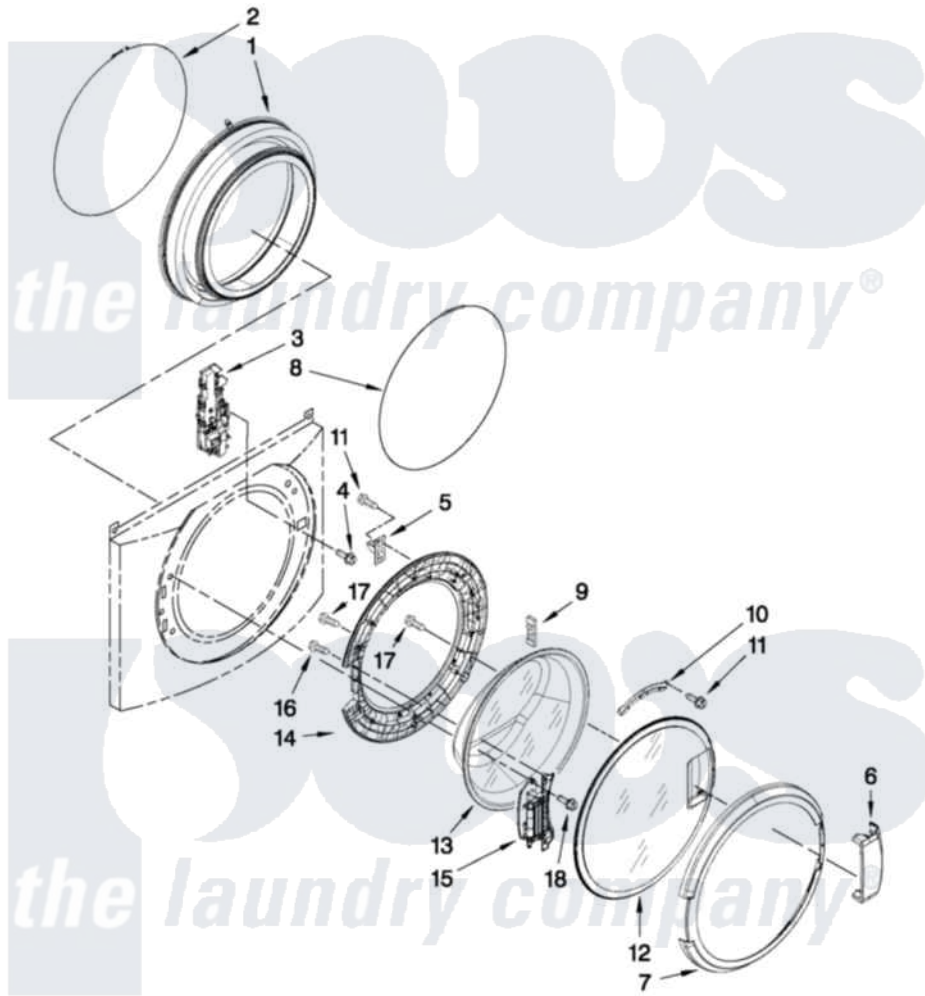

Maytag MLG20PDAWW0 08 - WASHER DOOR PARTS

WASHER DOOR PARTS

For Models: MLE20PDAZW0, MLG20PDAWW0, MLG20PRAWW0, MLE20PRAZW0
(White) (White) (White) (White)

FOR ORDERING INFORMATION REFER TO PARTS PRICE LIST

13

W10372247

Maytag [Residential Maytag MLG20PDAWW0 Washer/Dryer Parts](#) Parts Diagram 08 - WASHER DOOR PARTS
Click on the part number to view part

Item	Original Part Number	Replaced By	Status	Part Description
1	W10311051			Bellow
2	8540108			Clamp, Bellow To Tub
3	W10375379			Lock, Door
4	8540725			Screw
5	8540221	W10111148		Strike
6	W10112925	W10117474		Handle, Door
7	W10198440			Trim Ring, Outer Door
8	W10217563			Clamp, Bellow To Front Panel
9	8540115			Clamp, Support
10	8540114			Clamp, Glass
11	8540513	8182214		Screw
12	W10137404			Frame, Door Front Assembly
13	W10205548	W10387885		Glass, Door
14	W10198442			Frame, Door Back Support
15	W10198417			Hinge, Door
16	8540284	8181660		Screw