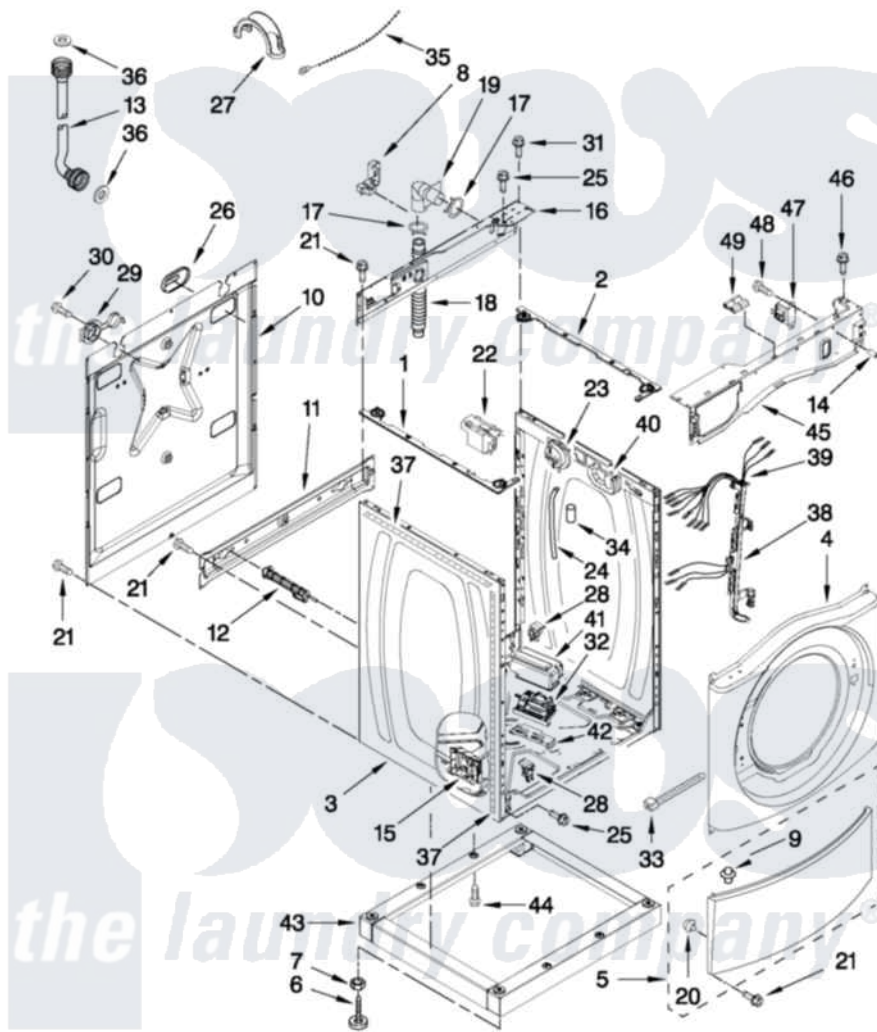

Maytag MLG20PDAWW0 09 - WASHER CABINET PARTS

WASHER CABINET PARTS

For Models: MLE20PDAZW0, MLG20PDAWW0, MLG20PRAWW0, MLE20PRAZW0
(White) (White) (White) (White)

FOR ORDERING INFORMATION REFER TO PARTS PRICE LIST

W10372247

14

Maytag [Residential Maytag MLG20PDAWW0 Washer/Dryer Parts](#) Parts Diagram 09 - WASHER CABINET PARTS
Click on the part number to view part

Item	Original Part Number	Replaced By	Status	Part Description
1	W10405229			Rail-Spacer, Left
2	W10405223			Rail-Spacer, Right
3	W10225458			Cabinet
4	W10306505			Panel, Front
5	8540813	8540664		Toe Panel
6	W10245373			Foot, Leveling
7	3359452			Nut, Lock
8	W10110676	8182635		Strain Relief
9	8518891			Rivet
10	W10258342			Panel, Rear
11	W10189659			Brace, Transport
12	W10251449	W10285622		Bolt
13	W10194208	89503		Hose-Inlet
"	8571378	89503		Hose-Inlet
14	W10018050			Caplug
15	W10384849			Motor Control Unit