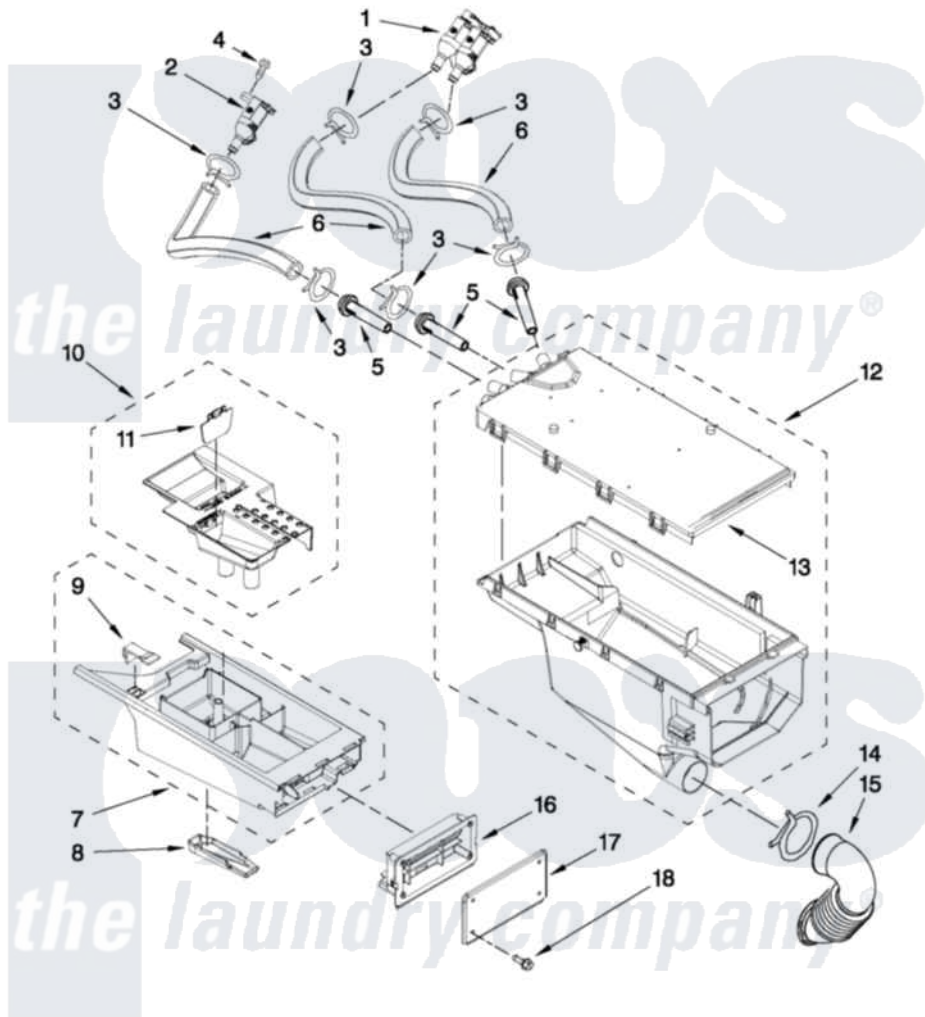

Maytag MLG20PDAWW0 10 - DISPENSER PARTS

DISPENSER PARTS

For Models: MLE20PDAZW0 (White), MLG20PDAWW0 (White), MLG20PRAWW0 (White), MLE20PRAZW0 (White)

FOR ORDERING INFORMATION REFER TO PARTS PRICE LIST

W10372247

16

Maytag [Residential Maytag MLG20PDAWW0 Washer/Dryer Parts](#) Parts Diagram 10 - DISPENSER PARTS
 Click on the part number to view part

Item	Original Part Number	Replaced By	Status	Part Description
1	W10212596			Valve, Water Inlet
2	W10212598			Valve, Water Inlet
3	370450	596669		Clamp, Manifold
4	W10137456			Screw, 8-18 X 1/2
5	8183181			Nozzle, Inlet
6	W10212611			Hose, Valve To Dispenser
7	W10376660	W10395619		Drawer
8	8540399			Cover, Detergent Drawer
9	W10198458			Tab, Drawer Release
10	W10407371	W10433390		Dispenser
11	W10298953			Door, Living Hinge
12	W10212603	W10364594		Dispenser
13	W10212604			Plate, Distribution
14	8281276			Clamp, Hose
15	8540063			Hose, Dispenser To Tub
16	W10405607			Handle, Drawer