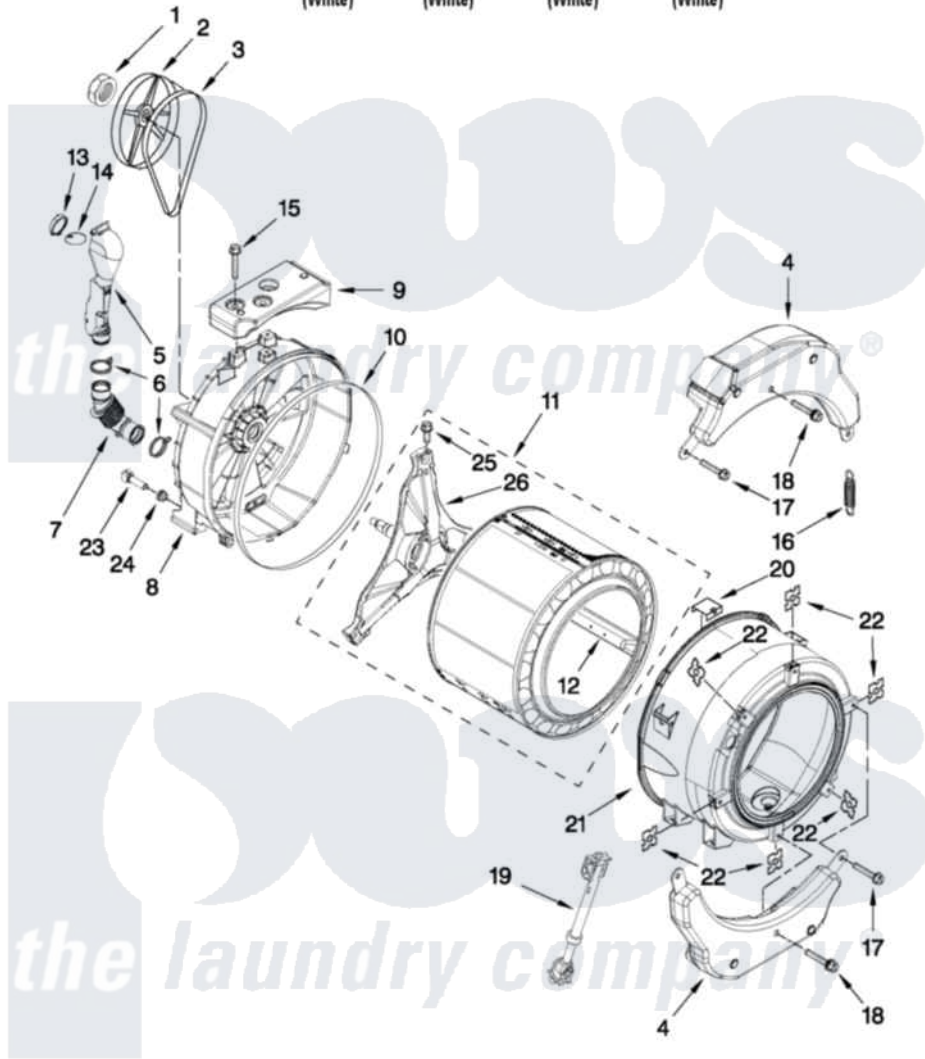

Maytag MLG20PDAWW0 11 - TUB AND BASKET PARTS

TUB AND BASKET PARTS

For Models: MLE20PDAZW0, MLG20PDAWW0, MLG20PRAWW0, MLE20PRAZW0
(White) (White) (White) (White)

FOR ORDERING INFORMATION REFER TO PARTS PRICE LIST

W10372247

18

Maytag [Residential Maytag MLG20PDAWW0 Washer/Dryer Parts](#) Parts Diagram 11 - TUB AND BASKET PARTS
Click on the part number to view part

Item	Original Part Number	Replaced By	Status	Part Description
1	8533999	W10283361		Nut, Pulley
2	8540088C			Pulley
3	W10260319			Belt, Drive
4	W10223198			Counterweight, Front
5	W10142720			Pipe, Ventilation
6	8540010	W10208156		Clamp
7	8540019			Hose, Exhaust
8	W10303574	W10355044		Tub-Outer
9	W10200747			Counterweight, Rear
10	8540090	W10111158		Gasket
11	W10303571			Basket, Complete
12	W10118982			Baffle, Tub
13	W10142721			Connector -Ventilation
14	W10142722			Flap - Ventilation
15	W10246531			Screw, Rear Counterweight
16	W10010360	280159		Spring

17	W10094780	W10182109	Screw-Kit
18	W10259288		Bolt Assembly, Counterweight Center Hole
19	W10015830		Shock Absorber
20	8540092		Clamp, Tub
21	W10266965	W10312454	Tub-Outer
22	8540072	8182512	Nut, Push-In
23	W10176659	8181705	Ntc
24	8540766		Seal, Rubber
25	8540382		Screw
26	8540342		Crosspiece Assembly