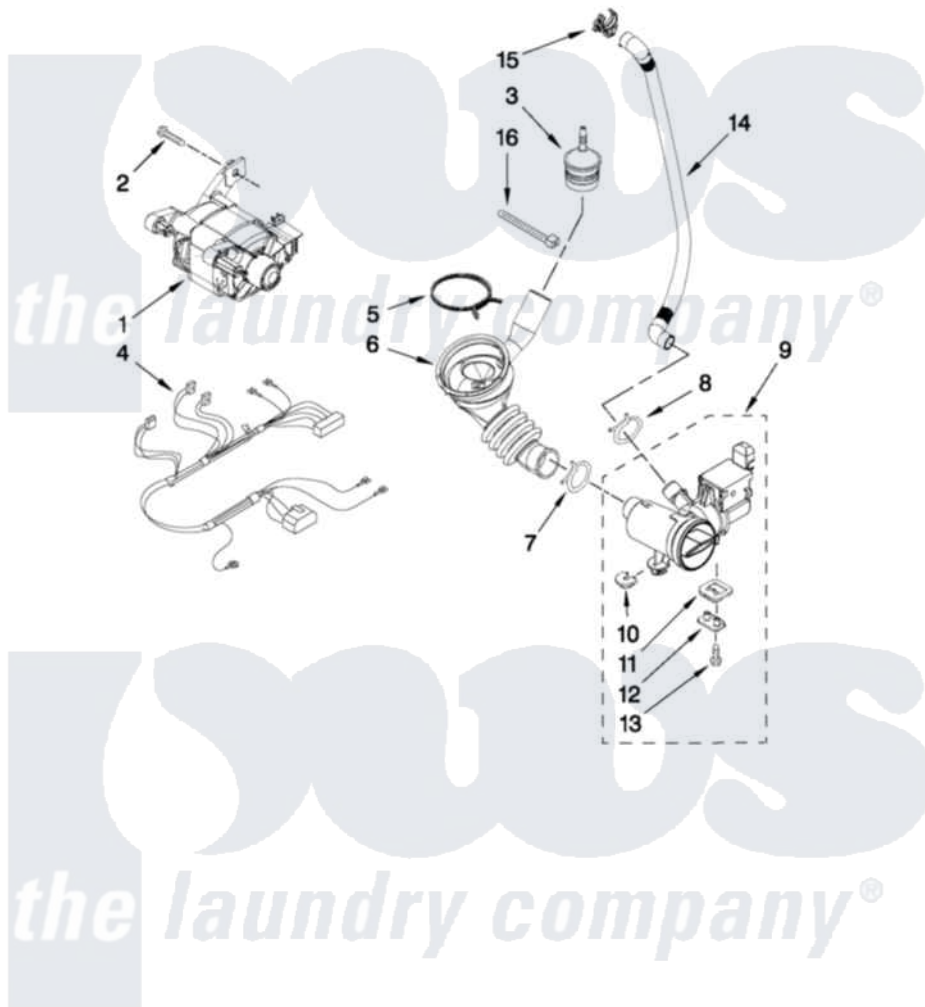

Maytag MLG20PDAWW0 12 - PUMP AND MOTOR PARTS

PUMP AND MOTOR PARTS

For Models: MLE20PDAZW0 (White), MLG20PDAWW0 (White), MLG20PRAWW0 (White), MLE20PRAZW0 (White)

FOR ORDERING INFORMATION REFER TO PARTS PRICE LIST

W10372247

20

Maytag [Residential Maytag MLG20PDAWW0 Washer/Dryer Parts](#) Parts Diagram 12 - PUMP AND MOTOR PARTS

[Click on the part number to view part](#)

Item	Original Part Number	Replaced By	Status	Part Description
1	W10171927			Motor, Drive
2	8540134			Bolt, Motor
3	W10405608			Air Trap
4	W10201879			Harness, Motor
5	8181734	696392		Hose Clamp
6	8540012			Hose, Tub To Pump
7	370448	616099		Clamp
8	356138			Clamp, Hose
9	W10130913			Pump
10	W10034820			Foot, Rubber
11	W10034830			Foot, Rubber
12	8540033			Cap, Right Foot
13	8533964			Screw, 10-16 X 1.25
14	W10272563			Hose, Drain- Inner
15	W10003290	8182209		Retainer, Drain Hose
16	2262071			Cable Tie