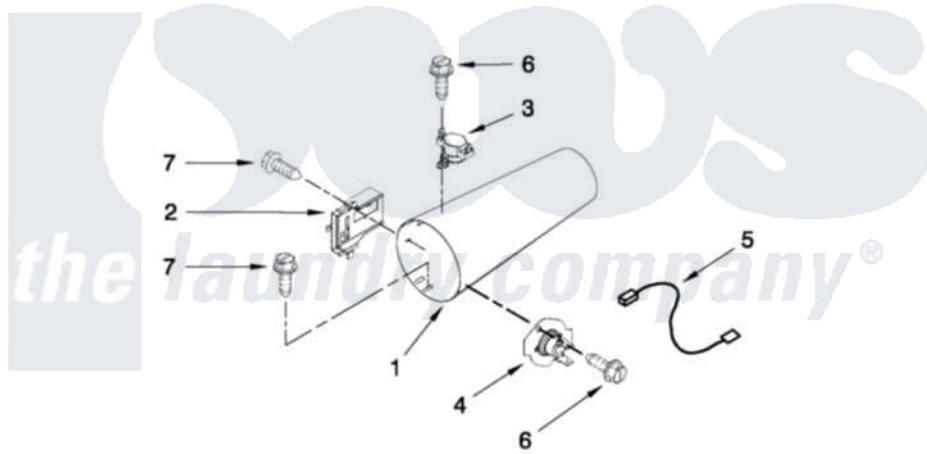

# Maytag MLG20PRAWW0 05 - DRYER HEATING PARTS - GAS

## DRYER HEATING PARTS - GAS

For Models: MLE20PDAZW0, MLG20PDAWW0, MLG20PRAWW0, MLE20PRAZW0  
 (White) (White) (White) (White)

FOR ORDERING INFORMATION REFER TO PARTS PRICE LIST

9

W10372247

Maytag [Residential Maytag MLG20PRAWW0 Washer/Dryer Parts](#) Parts Diagram 05 - DRYER HEATING PARTS - GAS  
 Click on the part number to view part

Item	Original Part Number	Replaced By	Status	Part Description
1	<a href="#">8573824</a>			Funnel, Burner
2	<a href="#">338906</a>			Radiant, Sensor
3	<a href="#">3391912</a>			Thermostat, High-Limit 255 F
4	<a href="#">8573713</a>			Thermal-Cutoff
5	<a href="#">3401707</a>			Jumper, Tco-High Limit
6	<a href="#">90767</a>			Screw, 8A X 3/8 HeX Washer Head Tapping
7	3390647	<a href="#">488729</a>		Screw