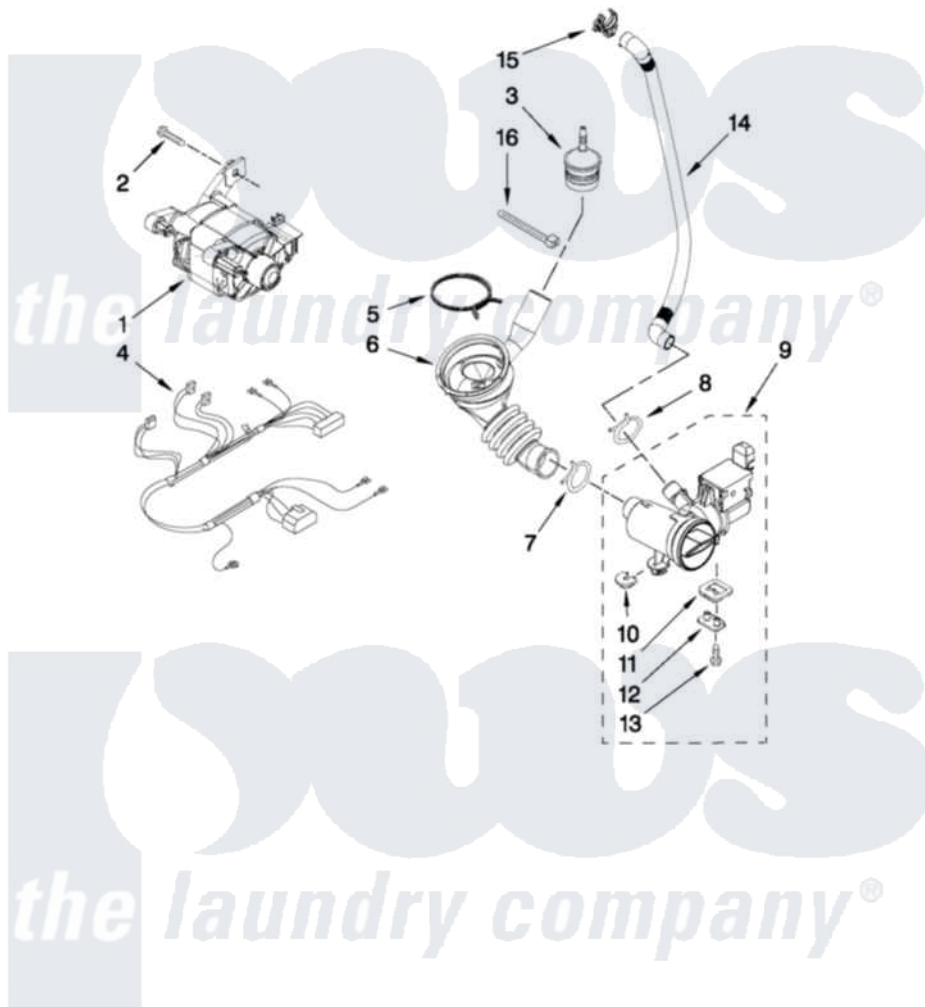

Maytag MLG20PRAWW0 12 - PUMP AND MOTOR PARTS

PUMP AND MOTOR PARTS

For Models: MLE20PDAZW0, MLG20PDAWW0, MLG20PRAWW0, MLE20PRAZW0
(White) (White) (White) (White)

FOR ORDERING INFORMATION REFER TO PARTS PRICE LIST

W10372247

20

Maytag [Residential Maytag MLG20PRAWW0 Washer/Dryer Parts](#) Parts Diagram 12 - PUMP AND MOTOR PARTS

[Click on the part number to view part](#)

Item	Original Part Number	Replaced By	Status	Part Description
1	W10171927			Motor, Drive
2	8540134			Bolt, Motor
3	W10405608			Air Trap
4	W10201879			Harness, Motor
5	8181734	696392		Hose Clamp
6	8540012			Hose, Tub To Pump
7	370448	616099		Clamp
8	356138			Clamp, Hose
9	W10130913			Pump
10	W10034820			Foot, Rubber
11	W10034830			Foot, Rubber
12	8540033			Cap, Right Foot
13	8533964			Screw, 10-16 X 1.25
14	W10272563			Hose, Drain- Inner
15	W10003290	8182209		Retainer, Drain Hose
16	2262071			Cable Tie