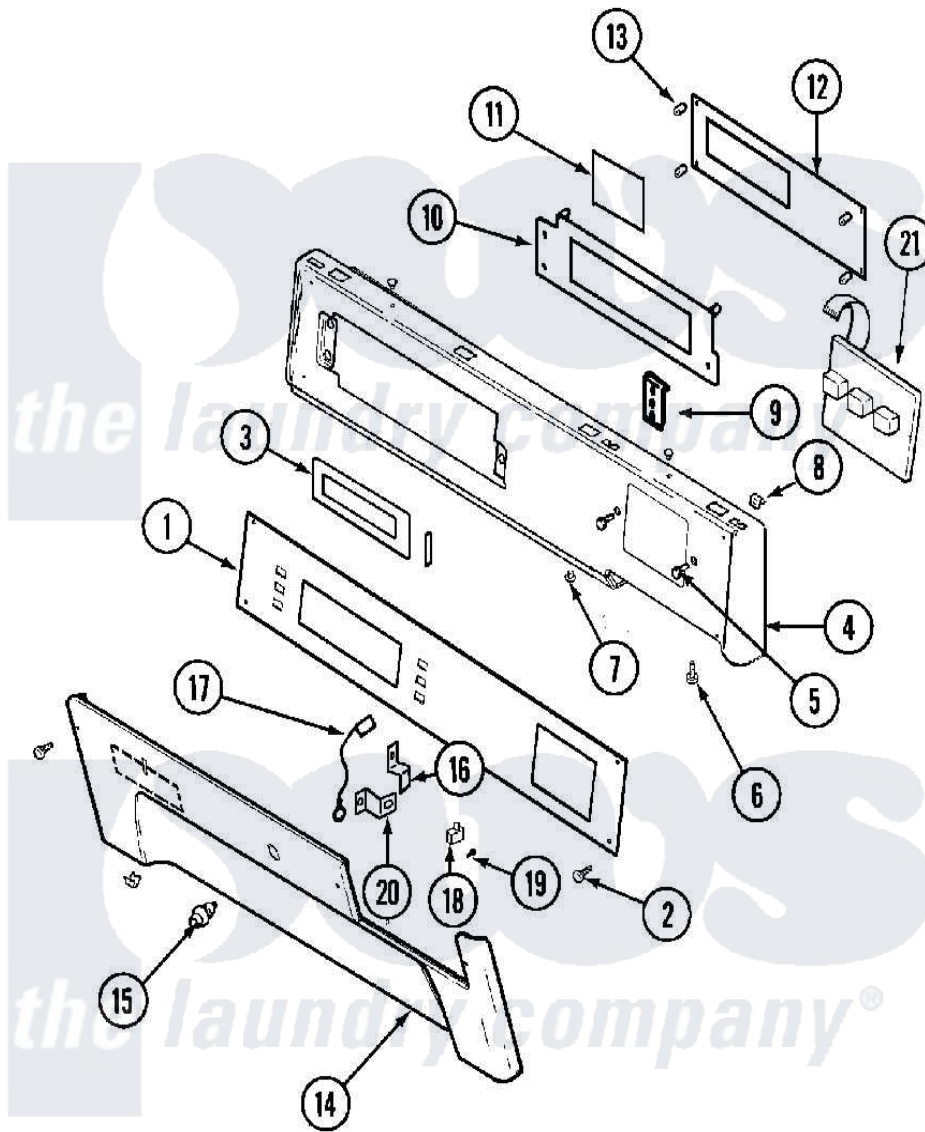

# Maytag MLG23PDAGW 01 - CONTROL PANEL

Maytag [Residential Maytag MLG23PDAGW Dryer Parts](#) Parts Diagram 01 - CONTROL PANEL  
 Click on the part number to view part

Item	Original Part Number	Replaced By	Status	Part Description
001	<a href="#">22003669</a>			Overlay, Control Panel
002	<a href="#">215506</a>			Screw, Control Panel Overlay
003	33002150	<a href="#">W10133268</a>		Cover, Display
004	<a href="#">22003667</a>			Panel, Control
"	<a href="#">33002003</a>			Fastener Clip, Control Panel
005	22002062	<a href="#">98006631</a>		Screw
"	910186	<a href="#">99002757</a>		Screw
006	<a href="#">215506</a>			Screw, Control Panel Overlay
007	33001132	<a href="#">33002342</a>		Plug, Sifht Hole
008	<a href="#">33001977</a>			Fastener, Control Panel
009	<a href="#">33001156</a>			Button, Control
010	<a href="#">33002155</a>			Plate, Control Mounting
011	33002507	<a href="#">W10133278</a>		Membrane Switch Assembly
012	33002608	<a href="#">33003008</a>		Control Board
013	<a href="#">33001204</a>			Stand-Off, Ccontrol Board
"	<a href="#">912077</a>			Locknut, Reader Harness

014	<a href="#">215506</a>		Screw, Control Panel Overlay
"	<a href="#">33001978</a>		Panel, Access
"	<a href="#">33001980</a>		Fastener, Access Panel
"	<a href="#">33002004</a>		Clip, Fastener
015	Y206081	<a href="#">W10116737</a>	Lock
016	213750	<a href="#">W10133266</a>	Cam-Lock
017	<a href="#">33001981</a>		Wire, Ground
018	<a href="#">22003064</a>		Switch, Sensor - Export
019	912012	<a href="#">3400409</a>	Screw
020	<a href="#">33001982</a>		Bracket, Switch Mounting
021	22002179	<a href="#">8539404</a>	Tie-Wire
"	<a href="#">22003668</a>		Harness, Wire
"	<a href="#">Y22003672</a>		Harness, Wire
022	215517	<a href="#">W10131113</a>	Push Button
023	<a href="#">33002060</a>		Bracket, Security
024	<a href="#">22001995</a>		Screw Note: Screw, Tumbler Front And Shroud
"	NLA	Not Available	NUT, SECURITY
025	<a href="#">315346</a>		Bracket, Thermal Fuse
"	<a href="#">33001990</a>		Bracket, Mounting Vault