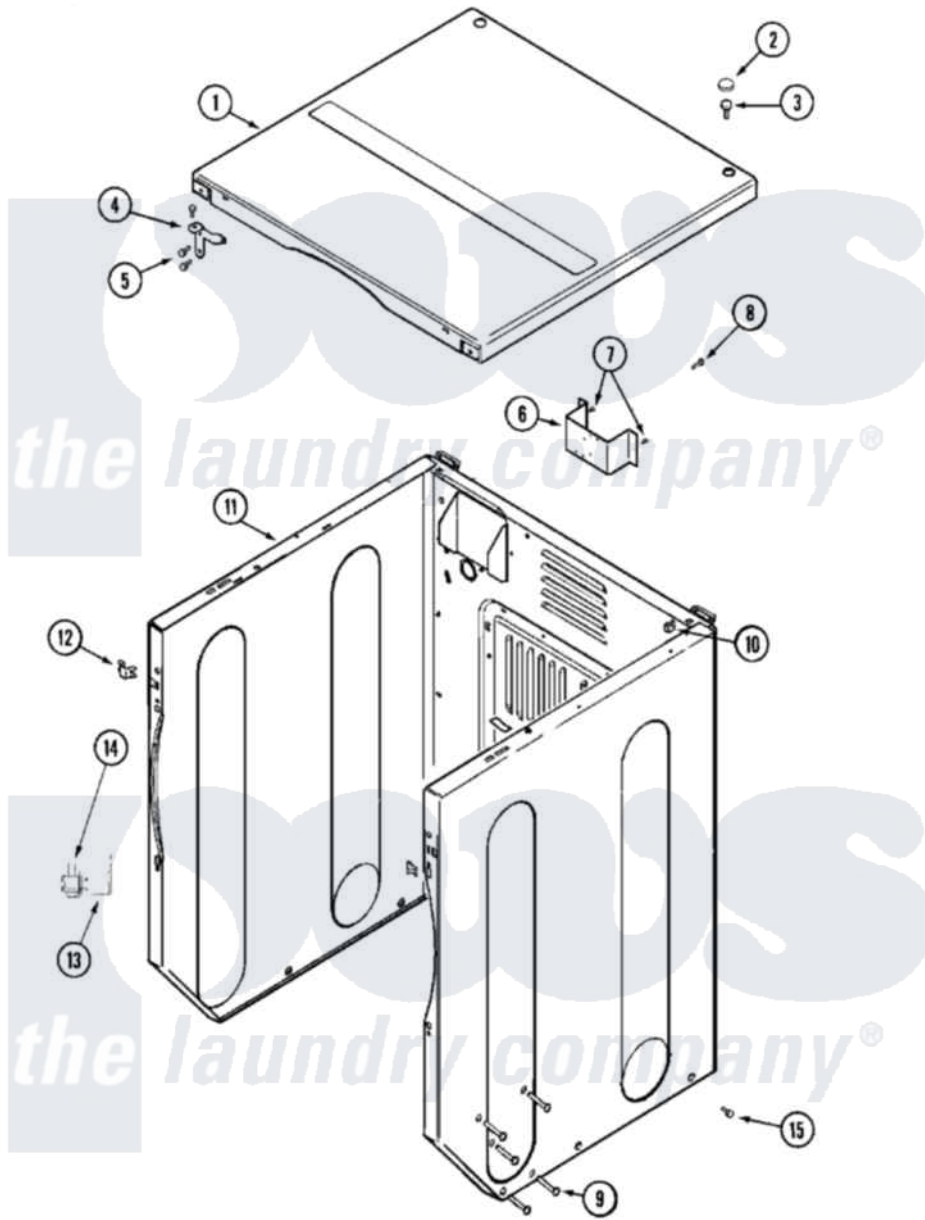

Maytag MLG23PDAGW 03 - CABINET-FRONT (UPPER)

Maytag Residential Maytag MLG23PDAGW Dryer Parts Parts Diagram 03 - CABINET-FRONT (UPPER)
 Click on the part number to view part

Item	Original Part Number	Replaced By	Status	Part Description
001	33001995	33002124		Cover, Top
002	33001997			Plug, Hole
003	22001883	214354		Screw, Top Cover To Cabnt.
004	33001998			Bracket, Top Cover
"	33001999			Bracket, Top Cover
005	22001995			Screw Note: Screw, Tumbler Front And Shroud
006	NLA		Not Available	BRACKET, TERMINAL BLOCK---NA
007	22003217	3370225		Screw
008	NLA		Not Available	SCREW, GROUND LUG
009	33001991			Bolt, Carriage
010	22001502			Fastener, U-NUt
011	22003646			Cabinet Assembly-Upr
012	33001980			Fastener, Access Panel
013	22003666			Switch, Sensor Assembly
"	33002002			Bracket, Switch