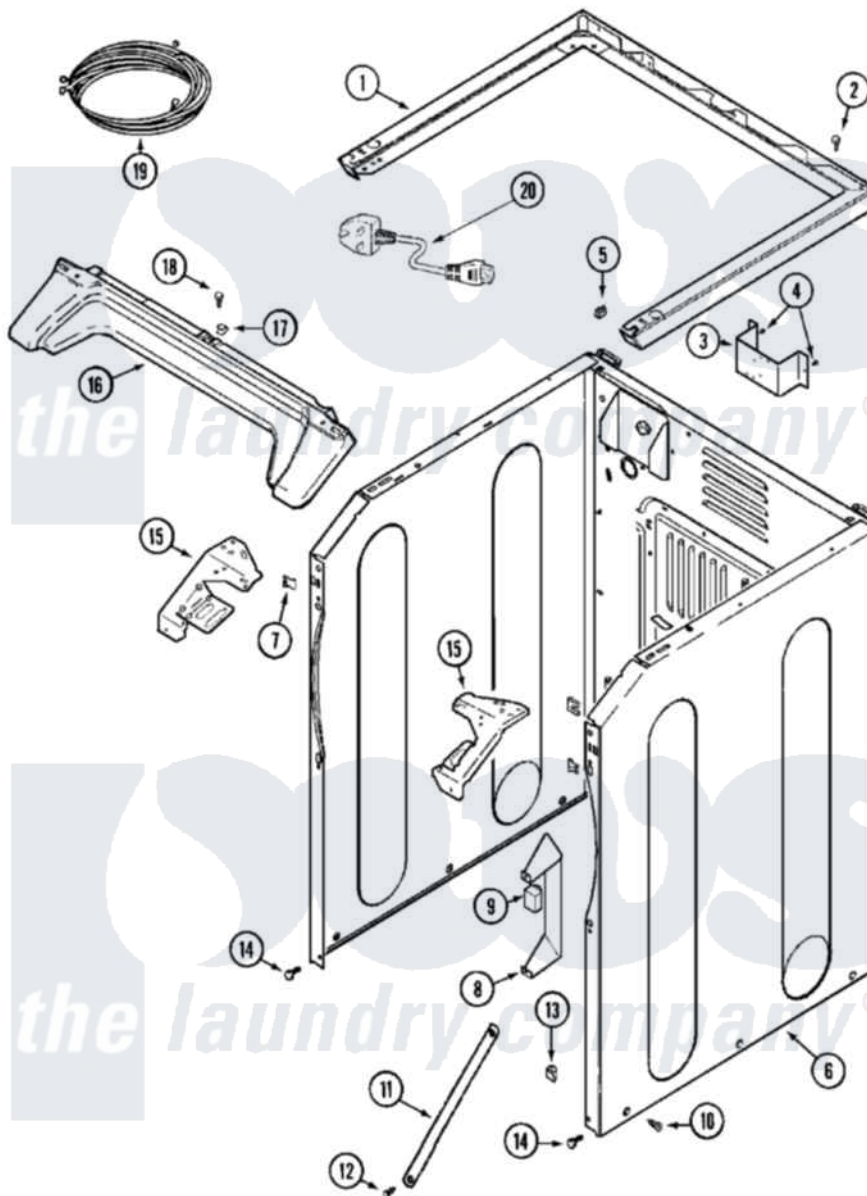

Maytag MLG23PDAGW 04 - CABINET-FRONT (LOWER)

Maytag Residential Maytag MLG23PDAGW Dryer Parts Parts Diagram 04 - CABINET-FRONT (LOWER)
 Click on the part number to view part

Item	Original Part Number	Replaced By	Status	Part Description
001	33002472	33002963		Support, Weld Assembly
002	22001883	214354		Screw, Top Cover To Cabnt.
003	NLA		Not Available	BRACKET, TERMINAL BLOCK---NA
004	22003217	3370225		Screw
005	22001502			Fastener, U-NUt
006	22003639			Cabinet Assembly
007	22002049			Clip Note: Clip, Front Panel
008	22003666			Switch, Sensor Assembly
"	Y313561			Screw---NA
"	314627			Bracket, Relays
"	Y310632	1163839		Screw
009	306398			Relay, Heater
"	Y251119	3177991		Screw
010	213007			Xfor Cabinet See Cabinet, Back
011	33002014			Brace, Top Cross

012	22001995		Screw Note: Screw, Tumbler Front And Shroud
013	Y310376		Clip, Door Switch Harness
014	22001995		Screw Note: Screw, Tumbler Front And Shroud
015	33002474		Bracket, Corner
"	NLA	Not Available	BRACKET, CORNER (RT)
016	33002011		Cover, Access
017	33002013		Fastener Clip, Access Cover
018	22001995		Screw Note: Screw, Tumbler Front And Shroud
019	22002179	8539404	Tie-Wire
"	22003671		Harness, Wire
"	22003673		Harness, Wire
"	33002107		Adaptor, Gas Connection
020	22003540		Cord, Power
"	22003541	22004404	Cord Adapter
"	33002442	3400094	Screw, 10-32 X 3/8