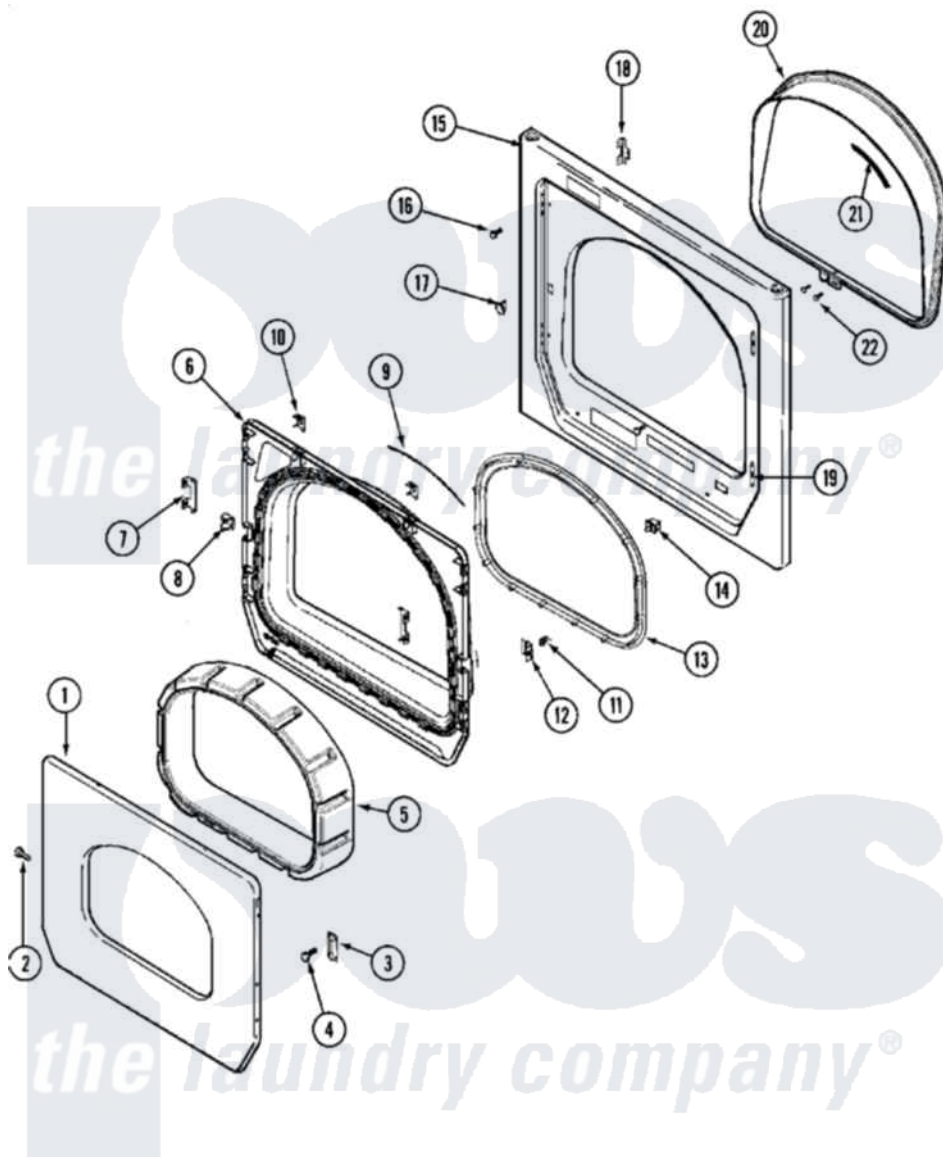

# Maytag MLG23PDAGW 05 - DOOR (UPPER)

Maytag Residential Maytag MLG23PDAGW Dryer Parts Parts Diagram 05 - DOOR (UPPER)  
 Click on the part number to view part

Item	Original Part Number	Replaced By	Status	Part Description
001	<a href="#">33002015</a>			Door, Outer
002	<a href="#">22002063</a>			Screw No.8-18AB Wafer Head
003	<a href="#">33001760</a>			Bracket, Hinge
"	<a href="#">33002017</a>			Hinge, Door
004	22002062	<a href="#">98006631</a>		Screw
005	22002300	<a href="#">9740848</a>		Screw, Mixing Valve Mounting
"	33002018	<a href="#">33002780</a>		Door Tunnel W` Handle
006	33002080	<a href="#">33002020</a>		Door, Inner W/Seal
007	<a href="#">22002038</a>			Clip, Door
008	<a href="#">33001763</a>			Plug, Inner Door
009	<a href="#">33002094</a>			Seal, Door
010	<a href="#">22002039</a>			Clip, Door
011	<a href="#">33001761</a>			Strike, Door
012	<a href="#">22001793</a>			Switch, Pushbutton
013	<a href="#">33002607</a>			Lens, Door
014	33002250	<a href="#">33002166</a>		Switch, Door

015	33002023	<a href="#">33002081</a>	Panel, Front
"	33002051		Not Available
016	33001486	<a href="#">98008544</a>	SCREW, FRONT PANEL
017	Y304578	<a href="#">LA-1003</a>	Screw
018	<a href="#">33002025</a>		Door Catch Kit
019	<a href="#">33001764</a>		Twin Speednut
020	<a href="#">33002026</a>		Cover, Hinge Hole
021	<a href="#">33001767</a>		Extension, Tumbler Front
022	33001855	<a href="#">33002917</a>	Seal, Shroud
			Screw, No.10-16