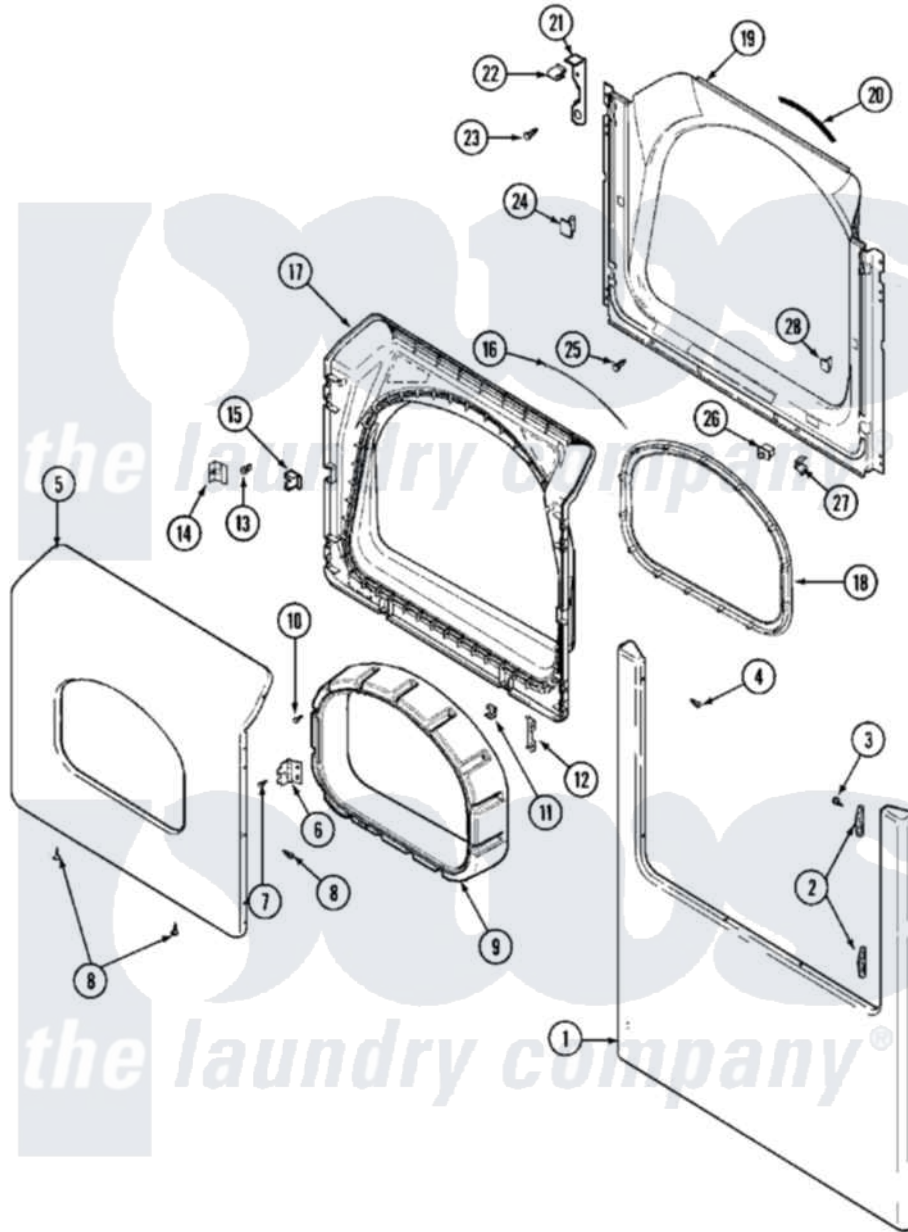

# Maytag MLG23PDAGW 06 - DOOR (LOWER)

Maytag Residential Maytag MLG23PDAGW Dryer Parts Parts Diagram 06 - DOOR (LOWER)  
 Click on the part number to view part

Item	Original Part Number	Replaced By	Status	Part Description
001	<a href="#">22002836</a>			Panel, Front
002	<a href="#">33001764</a>			Cover, Hinge Hole
003	<a href="#">33001846</a>			Screw, Hinge Hole Cover
004	<a href="#">22002243</a>			Screw, Front Panel And Hinge
005	<a href="#">33002015</a>			Door, Outer
006	<a href="#">33001759</a>			Hinge, Door
007	22002062	<a href="#">98006631</a>		Screw
008	<a href="#">22002063</a>			Screw No.8-18AB Wafer Head
009	33002018	<a href="#">33002780</a>		Door Tunnel W` Handle
010	22002300	<a href="#">9740848</a>		Screw, Mixing Valve Mounting
011	<a href="#">22002039</a>			Clip, Door
012	<a href="#">22002038</a>			Clip, Door
013	<a href="#">33001761</a>			Strike, Door
014	<a href="#">33001793</a>			Bracket, Strike
015	<a href="#">33001763</a>			Plug, Inner Door
016	<a href="#">33002094</a>			Seal, Door

017	33002949		Not Available	DOOR, INNER W/SEAL COMMERCIAL
018	<a href="#">33002607</a>			Lens, Door
019	<a href="#">33002033</a>			Shroud
020	<a href="#">33001767</a>			Seal, Shroud
021	<a href="#">22002991</a>			Kit, Access Cover Hook
022	<a href="#">33002037</a>			Fastener, Access Cover Hook
023	<a href="#">22001995</a>			Screw Note: Screw, Tumbler Front And Shroud
024	Y304578	<a href="#">LA-1003</a>		Door Catch Kit
025	<a href="#">33001768</a>			Screw, Shroud Note: Screw, Shroud And Outlet Duct
026	33002250	<a href="#">33002166</a>		Switch, Door
027	<a href="#">33001760</a>			Bracket, Hinge
028	Y304578	<a href="#">LA-1003</a>		Door Catch Kit