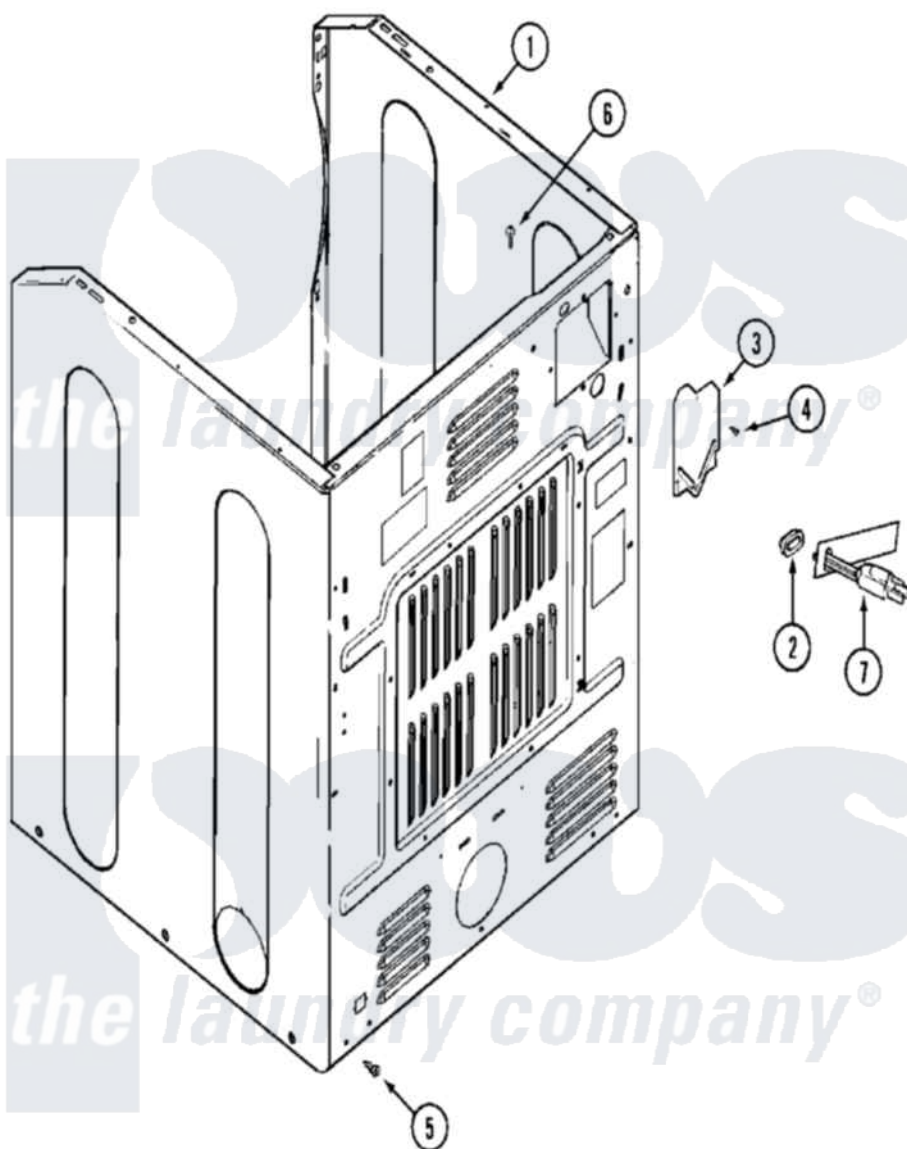

Maytag MLG23PDAGW 07 - CABINET-REAR

Maytag Residential Maytag MLG23PDAGW Dryer Parts Parts Diagram 07 - CABINET-REAR
 Click on the part number to view part

| Item | Original Part Number | Replaced By | Status | Part Description |
|------|--------------------------|-------------------------|---------------|---|
| 001 | 22003639 | | | Cabinet Assembly |
| " | 22003646 | | | Cabinet Assembly-Upr |
| 002 | 216183 | | | Grommet, Cord Export |
| 003 | 33001795 | | | Cover, Terminal Block |
| 004 | 22001995 | | | Screw Note: Screw, Tumbler Front And Shroud |
| 005 | 22001995 | | | Screw Note: Screw, Tumbler Front And Shroud |
| 006 | 210186 | 3370225 | | Screw |
| 007 | 22003540 | | | Cord, Power |
| " | 22003705 | | Not Available | ADAPTER, CORD EXPORT |