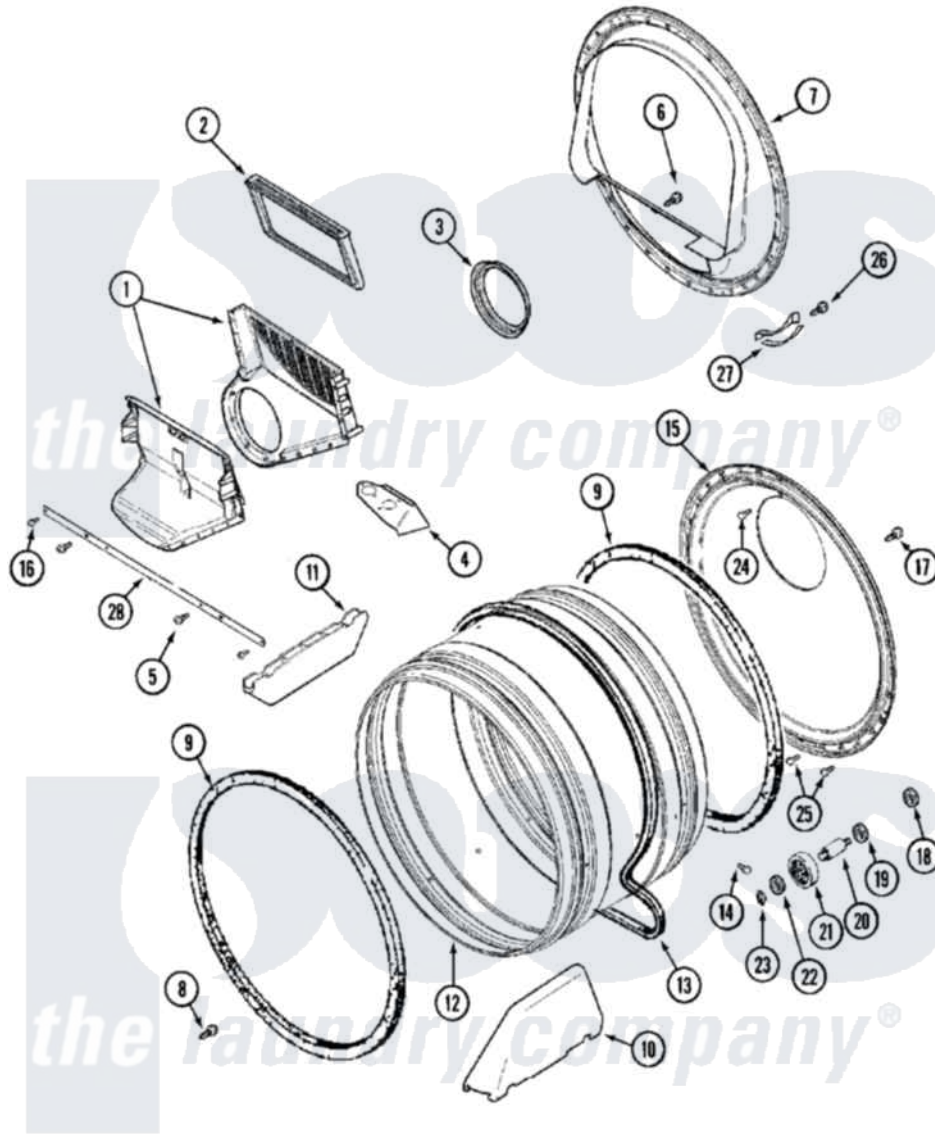

Maytag MLG23PDAGW 08 - TUMBLER

Maytag [Residential Maytag MLG23PDAGW Dryer Parts](#) Parts Diagram 08 - TUMBLER
 Click on the part number to view part

Item	Original Part Number	Replaced By	Status	Part Description
001	33001799			Outlet Duct Assembly Note: Outlet Duct Assembly
002	33001804	33002790		Lint Filter
003	33002560			Seal, Blower
004	33001837			Cover, Thermostat
005	33001768			Screw, Shroud Note: Screw, Shroud And Outlet Duct
006	NLA		Not Available	SCREW----NA
007	33001802			Front, Tumbler
008	33001855	33002917		Screw, No.10-16
009	33001807			Seal, Tumbler
010	33002032			Baffle
011	33001755			Baffle
012	33001794	33001889		Tumbler
013	33002535			V-Belt
014	33001788	33002973		Screw, No.9-15 X 1.00 Hx WS
015	33001801			Back, Tumbler

016	22001995		Screw Note: Screw, Tumbler Front And Shroud
017	22001995		Screw Note: Screw, Tumbler Front And Shroud
018	33001443		Nut, Hex
019	Y313347	312535	Washer, Vault Mounting Brk.
020	Y312948	6-3129480	Shaft- Tumbler
021	Y303373	12001541	Drum Roller/Washer Assembly--W
022	312535		Washer, Vault Mounting Brk.
023	410233	9703438	Ring-Retrn
024	210932		Screw, No.8 X 9/16 Ctsk Note: Screw, Inlet Duct
025	22001996	3370225	Screw
026	210720		Rivet, Bearing To Tumbler Frnt
027	306508		Tumbler Bearing Kit ---W
028	33002039		Brace, Tumbler Front