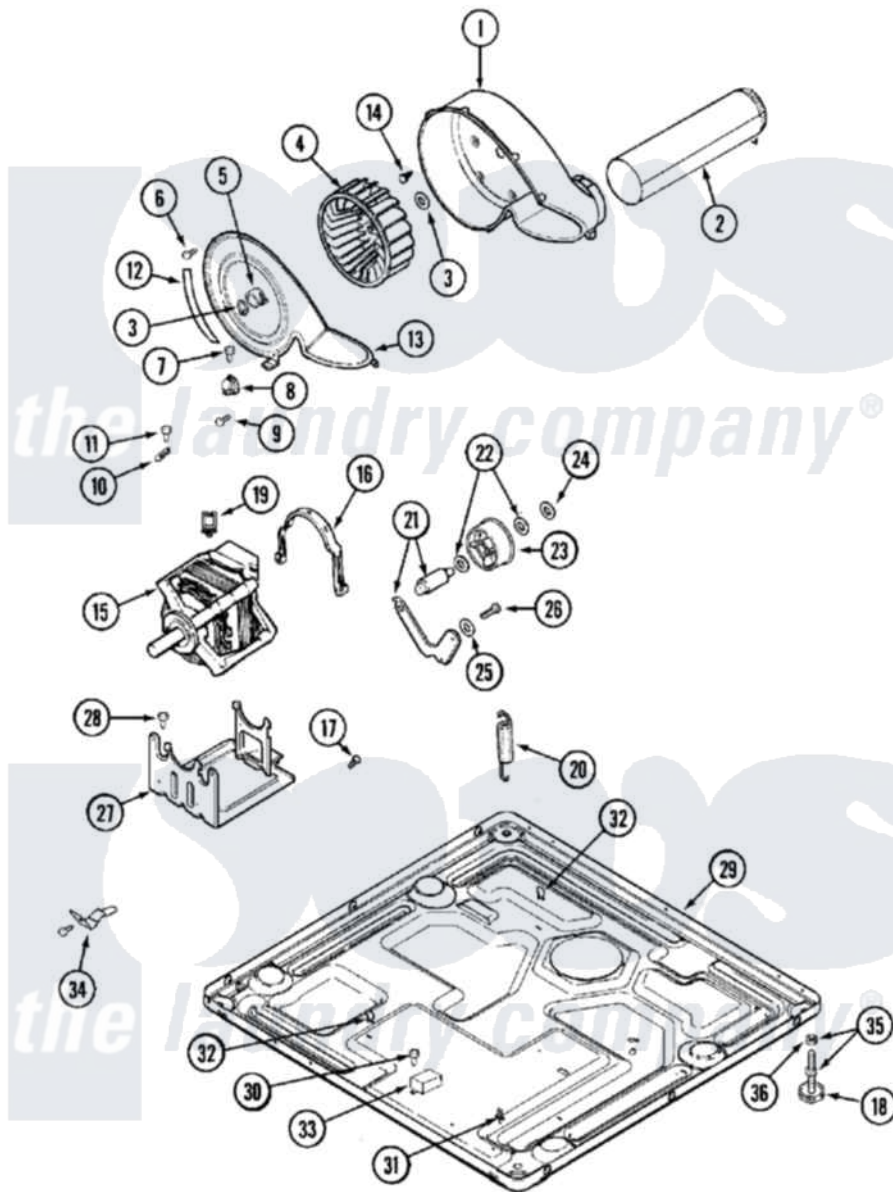

Maytag MLG23PDAGW 10 - MOTOR DRIVE

Maytag [Residential Maytag MLG23PDAGW Dryer Parts](#) Parts Diagram 10 - MOTOR DRIVE
 Click on the part number to view part

Item	Original Part Number	Replaced By	Status	Part Description
001	33001789			Housing, Blower
002	22001995			Screw Note: Screw, Tumbler Front And Shroud
"	33001799			Outlet Duct Assembly Note: Outlet Duct Assembly
003	410233	9703438		Ring-Retr
004	33001790			Wheel, Blower
"	33002797			Wheel, Blower
005	312967			Clamp, Blower Housing
006	33001855	33002917		Screw, No.10-16
007	Y313561			Screw---NA
008	303392			Thermostat, Cycling
"	33303391			Thermostat, Cycling
009	22001996	3370225		Screw
010	33001762			Fuse, Thermal
011	NLA		Not Available	SCREW
012	33002044			Guide