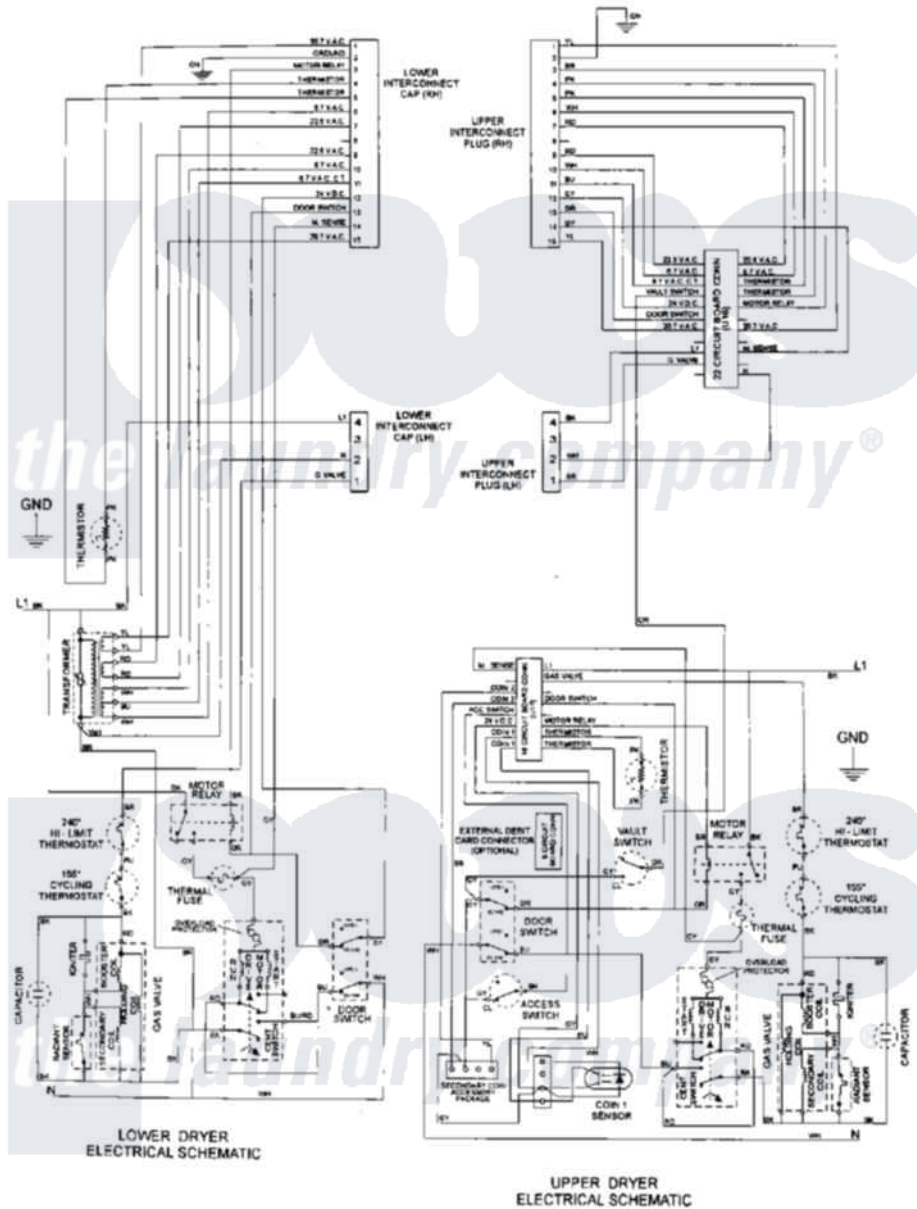

Maytag MLG23PDAWQ 11 - WIRING INFORMATION

Maytag Residential Maytag MLG23PDAWQ Dryer Parts Parts Diagram 11 - WIRING INFORMATION
 Click on the part number to view part

Item	Original Part Number	Replaced By	Status	Part Description
001	NLA		Not Available	WIRING INFORMATION