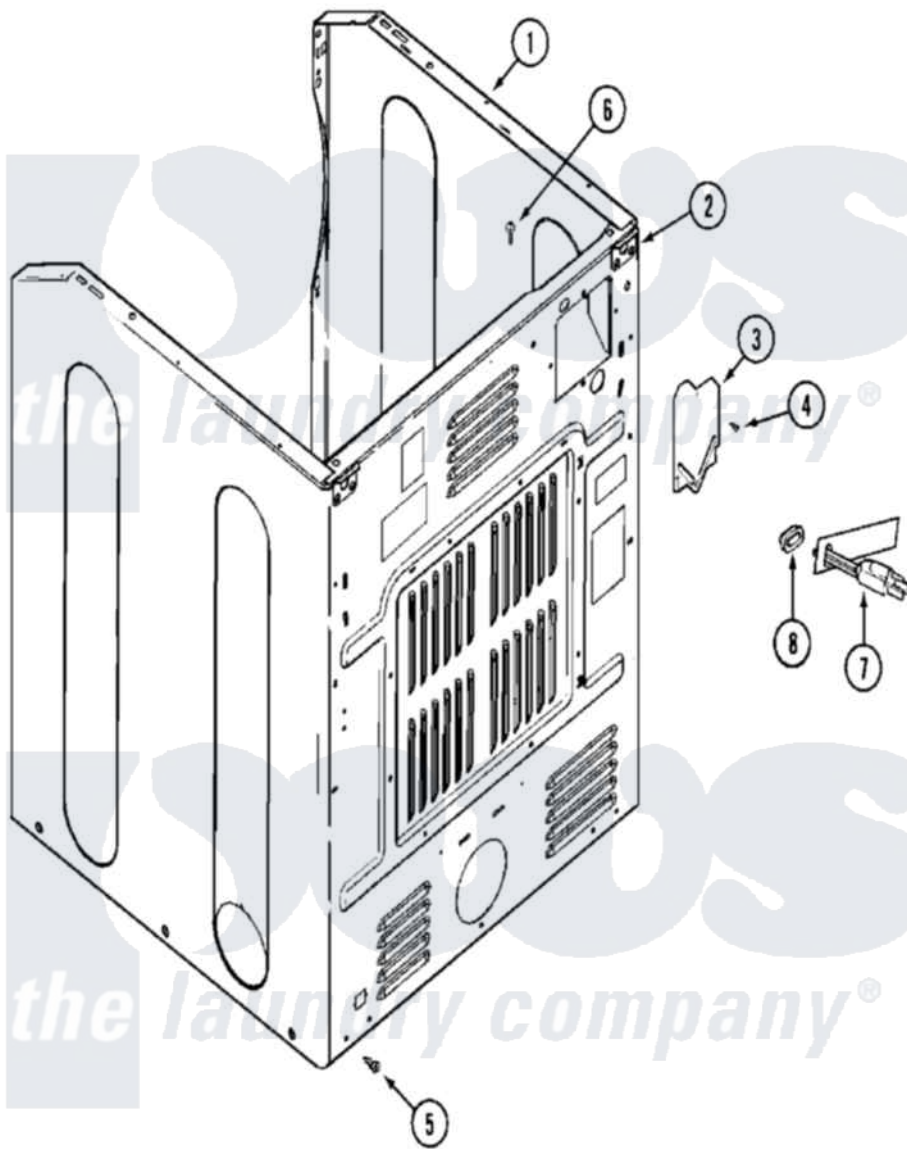

# Maytag MLG23PDAWW 07 - CABINET-REAR

Maytag Residential Maytag MLG23PDAWW Dryer Parts Parts Diagram 07 - CABINET-REAR  
 Click on the part number to view part

Item	Original Part Number	Replaced By	Status	Part Description
001	<a href="#">22003639</a>			Cabinet Assembly
"	NLA		Not Available	CABINET (BSQ-LWR)
"	<a href="#">Y310376</a>			Clip, Door Switch Harness
002	NLA		Not Available	BRACKET, CABINET HINGE (LWR)
003	<a href="#">33001795</a>			Cover, Terminal Block
004	<a href="#">22001995</a>			Screw Note: Screw, Tumbler Front And Shroud
005	<a href="#">22001995</a>			Screw Note: Screw, Tumbler Front And Shroud
006	210186	<a href="#">3370225</a>		Screw
007	208784	<a href="#">22003062</a>		Cord, Power
008	<a href="#">211881</a>			Grommet, Cord Part Not Used-Gas Models Only