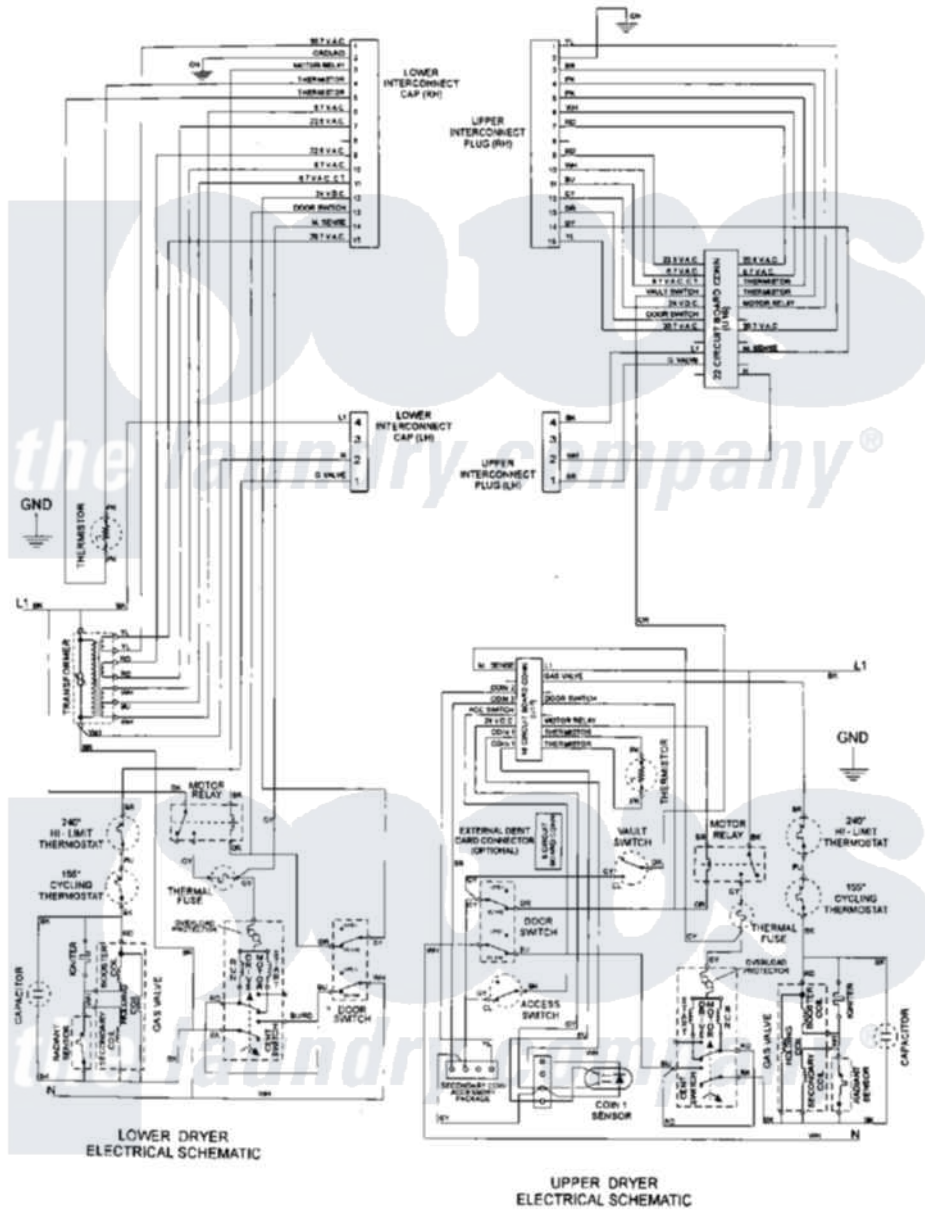

Maytag MLG23PDAWW 11 - WIRING INFORMATION

Maytag Residential Maytag MLG23PDAWW Dryer Parts Parts Diagram 11 - WIRING INFORMATION
 Click on the part number to view part

Item	Original Part Number	Replaced By	Status	Part Description
001	NLA		Not Available	WIRING INFORMATION