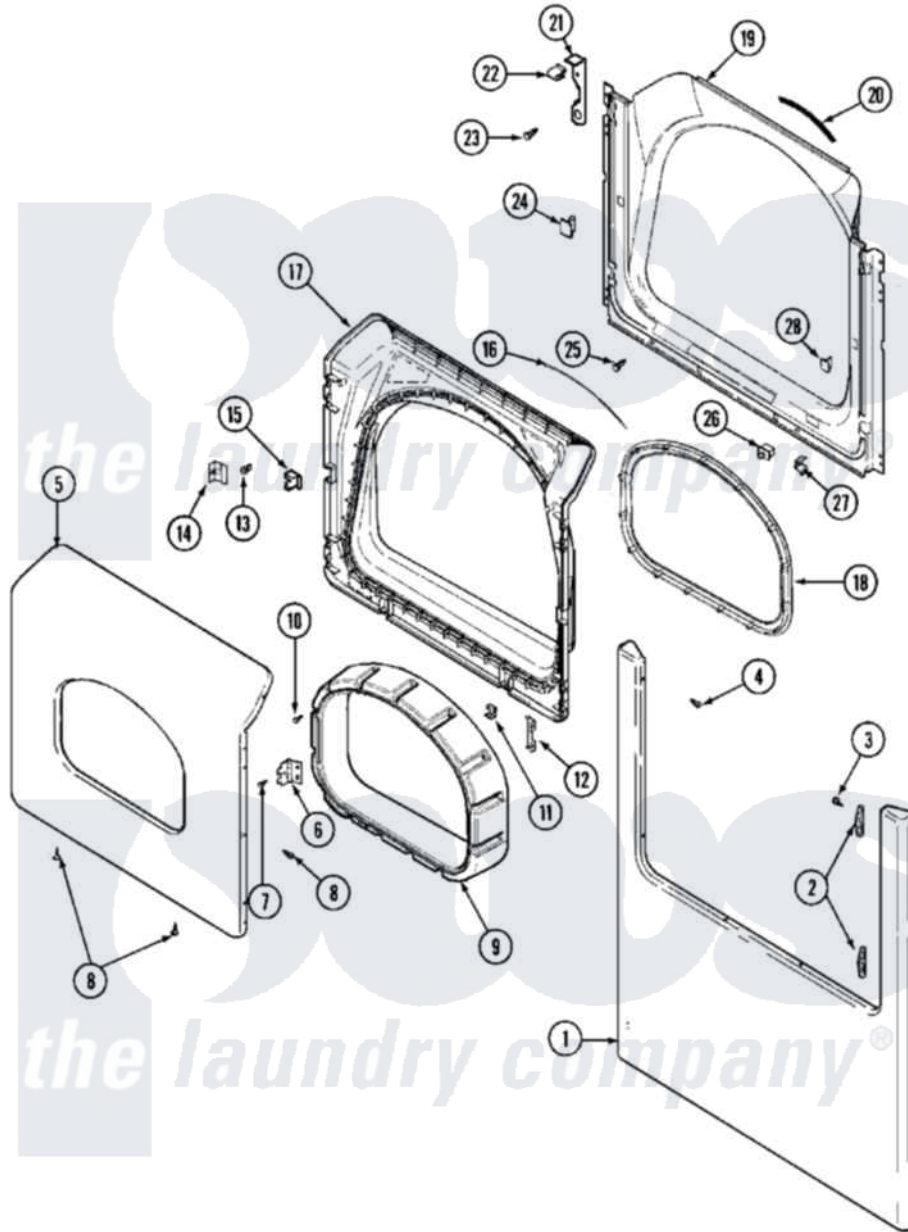

Maytag MLG23PDAYQ 01 - DOOR (LOWER)

Maytag Residential Maytag MLG23PDAYQ Dryer Parts Parts Diagram 01 - DOOR (LOWER)
 Click on the part number to view part

Item	Original Part Number	Replaced By	Status	Part Description
001	22002663		Not Available	PANEL, FRONT (BISQ)
"	22002836			Panel, Front
002	33001764			Cover, Hinge Hole
"	33002349			Cover, Hinge Hole
003	33001846			Screw, Hinge Hole Cover
004	22002243			Screw, Front Panel And Hinge
005	33002673			Door, Outer
"	NLA		Not Available	DOOR, OUTER (BSQ)
006	33001759			Hinge, Door
007	22002062	98006631		Screw
008	22002063			Screw No.8-18AB Wafer Head
"	33002351			Screw
009	33002018	33002780		Door Tunnel W` Handle
010	22002300	9740848		Screw, Mixing Valve Mounting
011	22002039			Clip, Door
012	22002038			Clip, Door

013	33001761		Strike, Door
014	33001793		Bracket, Strike
015	33001763		Plug, Inner Door
016	33002094		Seal, Door
017	33002949	Not Available	DOOR, INNER W/SEAL COMMERCIAL
018	33002022	33002607	Lens, Door
019	33002033		Shroud
020	33001767		Seal, Shroud
021	22002991		Kit, Access Cover Hook
022	33002037		Fastener, Access Cover Hook
023	22001995		Screw Note: Screw, Tumbler Front And Shroud
024	33001791	306436	Door Latch Kit--W
025	33001768		Screw, Shroud Note: Screw, Shroud And Outlet Duct
026	33002038		Switch, Door
027	33001760		Bracket, Hinge
028	Y304578	LA-1003	Door Catch Kit