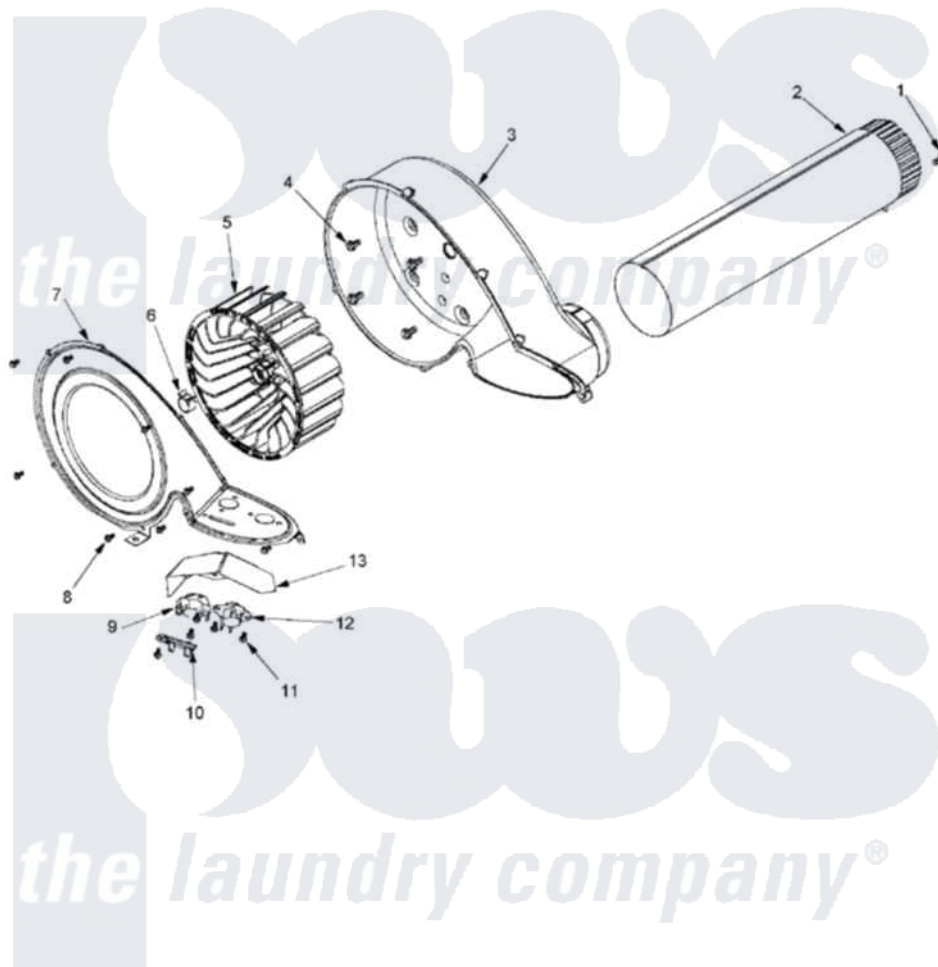

# Maytag MLG23PDFGW 08 - BLOWER

Maytag Residential Maytag MLG23PDFGW Dryer Parts Parts Diagram 08 - BLOWER

[Click on the part number to view part](#)

Item	Original Part Number	Replaced By	Status	Part Description
001	<a href="#">22001995</a>			Screw Note: Screw, Tumbler Front And Shroud
002	<a href="#">33001799</a>			Outlet Duct Assembly Note: Outlet Duct Assembly
003	<a href="#">33001789</a>			Housing, Blower
004	Y310632	<a href="#">1163839</a>		Screw
005	<a href="#">33002797</a>			Wheel, Blower
006	<a href="#">312967</a>			Clamp, Blower Housing
007	<a href="#">33002711</a>			Cover, Blower Housing
008	33001855	<a href="#">33002917</a>		Screw, No.10-16
009	<a href="#">303392</a>			Thermostat, Cycling
010	<a href="#">33001762</a>			Fuse, Thermal
011	22002925	<a href="#">3370225</a>		Screw
012	<a href="#">33303391</a>			Thermostat, Cycling
013	<a href="#">33001837</a>			Cover, Thermostat