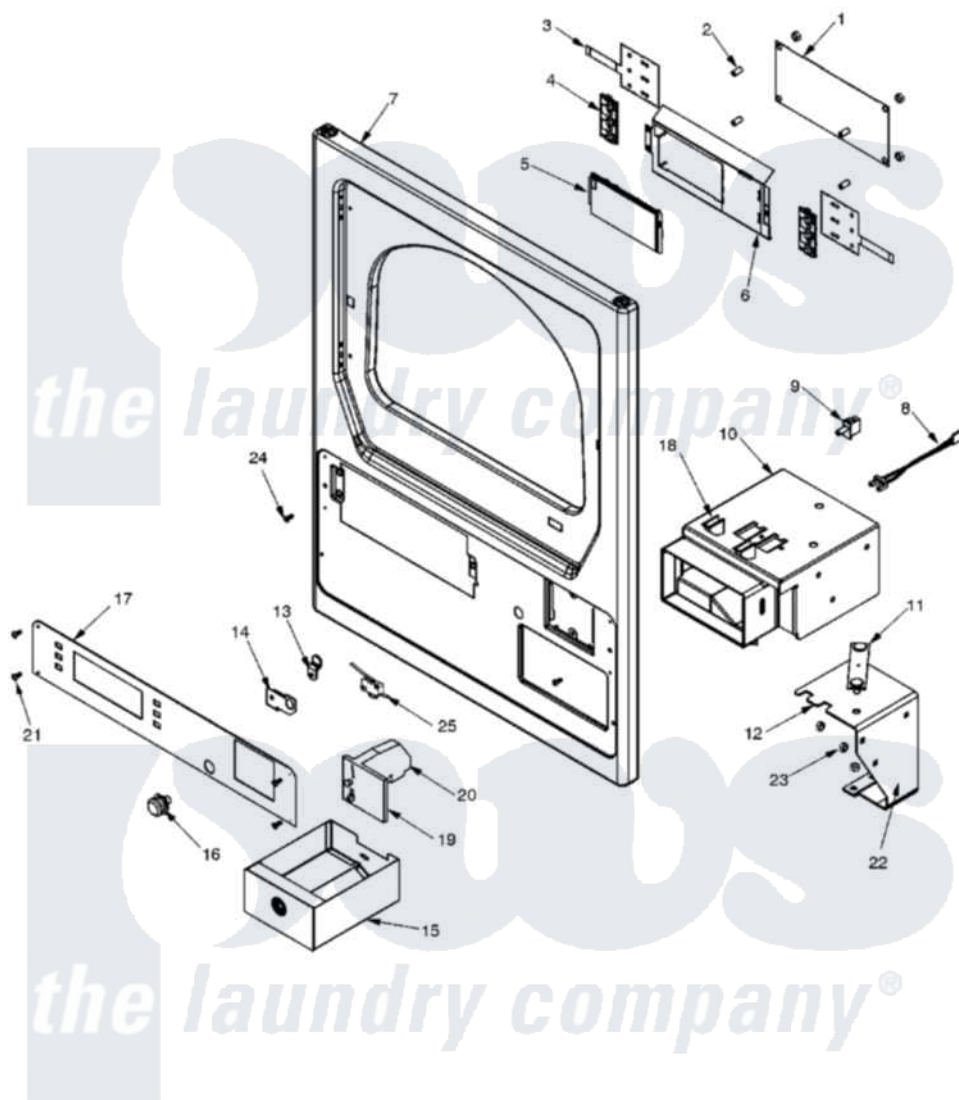

Maytag MLG23PDFWW 01 - CONTROL PANEL

Maytag [Residential Maytag MLG23PDFWW Dryer Parts](#) Parts Diagram 01 - CONTROL PANEL
 Click on the part number to view part

Item	Original Part Number	Replaced By	Status	Part Description
001	33002608	33003008		Control Board
"	912077			Locknut, Reader Harness
002	33001204			Stand-Off, Ccontrol Board
003	33002152	W10133277		Membrane Switch Assembly
004	215517	W10131113		Push Button
005	33002150	W10133268		Cover, Display
006	33002155			Plate, Control Mounting
007	33002823			Panel, PD Flat Front
008	22001965			Optic Switch Assembly
"	314665			Screw, Switch Assembly
009	33001250			Switch, Vault And Service Door
010	22004157			Assembly, Coin Vault---NA
011	22001810		Not Available	STRAP, MOUNTING
"	910181			Lockwasher, Terminal Block
012	33002763			Vault Mounting Bracket
013	213750	W10133266		Cam-Lock

014	33001982		Bracket, Switch Mounting
015	22004158		Assembly, Coin Box
016	22002349	W10116737	Lock
017	33002828		Facia, Comm. - PD D/D
018	314635		Chute, Coin
019	33002644		Dual Faceplate Assembly
"	33002647		Single Faceplate Assembly
020	22003678	22004112	Coin Drop Greenwald Us.25
"	22003898	W10133245	Dual Coin Drop Assembly
"	22004112		Coin Drop Greenwald Us.25
"	22004113	W10133245	Dual Coin Drop Assembly
"	22004114		Coin Drop Greenwald .25
"	33002645		Coin Drop-Canada
"	33002646		Coin Drop-Canada
"	33002648		Coin Drop-U.S.
021	215506		Screw, Control Panel Overlay
022	33001991		Bolt, Carriage
023	Y052734		Nut, Carrage Bolts And Bracket
024	33002051	Not Available	SCREW, FRONT PANEL
025	33002117	208042	Switch, Sensor