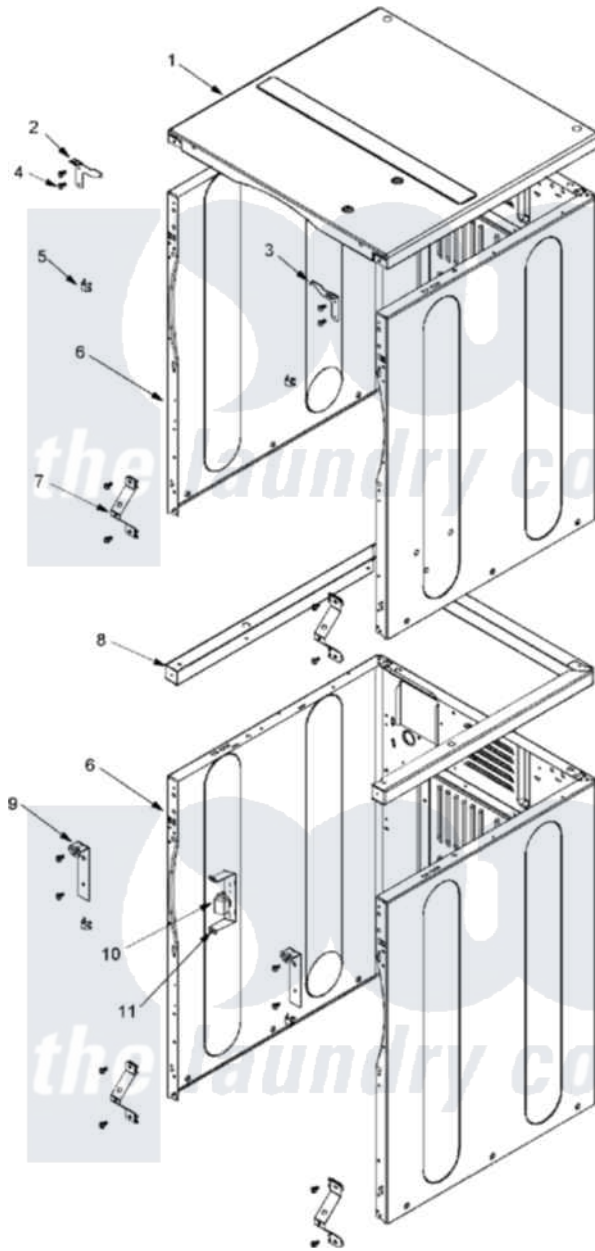

Maytag MLG23PDFWW 02 - CABINET FRONT

Maytag [Residential Maytag MLG23PDFWW Dryer Parts](#) Parts Diagram 02 - CABINET FRONT
 Click on the part number to view part

Item	Original Part Number	Replaced By	Status	Part Description
001	22001402	214354		Screw, Top Cover To Cabnt.
"	33002124			Cover, Top
002	33002818			Bracket, LH Upper Front Panel
003	33002819			Bracket, RH Upper Front Panel
004	22001995			Screw Note: Screw, Tumbler Front And Shroud
005	33001980			Fastener, Access Panel
006	33002839			CABINET ASSY. (WHT AS PK)
"	NLA		Not Available	CABINET ASSY (WHT-AS PK)
007	22001995			Screw Note: Screw, Tumbler Front And Shroud
"	22002425			Bracket, "V"
008	22001402	214354		Screw, Top Cover To Cabnt.
"	33002820			Support Weld Assembly
009	22001995			Screw Note: Screw, Tumbler Front And Shroud

"	33002821	33002861	Bracket- L
010	206824	W10133335	Relay, Motor
"	22004151	W10133335	Relay, Motor
"	Y251119	3177991	Screw
011	22001078	3177991	Screw
"	22001995		Screw Note: Screw, Tumbler Front And Shroud
"	314627		Bracket, Relays
"	NLA	Not Available	BRACKET, RELAY