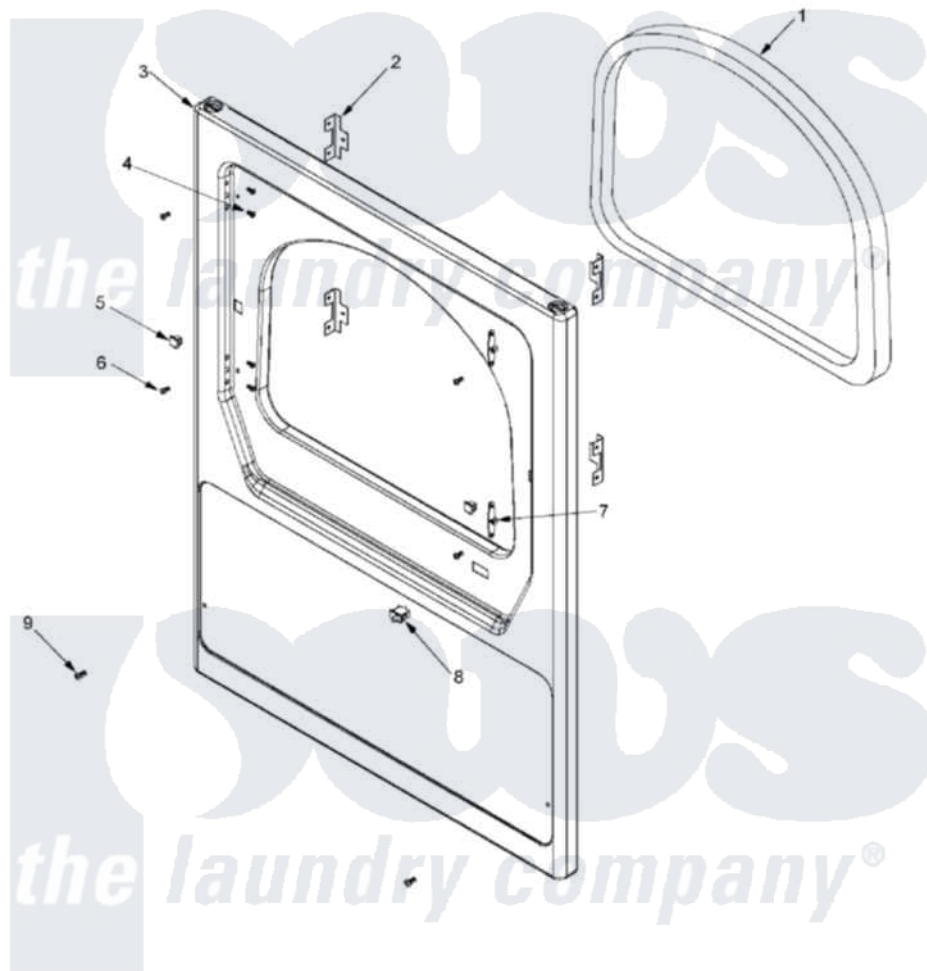

# Maytag MLG23PDFWW 04 - FRONT PANEL

Maytag Residential Maytag MLG23PDFWW Dryer Parts Parts Diagram 04 - FRONT PANEL  
 Click on the part number to view part

Item	Original Part Number	Replaced By	Status	Part Description
001	<a href="#">33001767</a>			Seal, Shroud
002	<a href="#">33002025</a>			Twin Speednut
003	<a href="#">33002823</a>			Panel, PD Flat Front
"	<a href="#">33002825</a>			Panel, Flat Front Lower
004	22002062	<a href="#">98006631</a>		Screw
005	Y304578	<a href="#">LA-1003</a>		Door Catch Kit
006	33001486	<a href="#">98008544</a>		Screw
007	<a href="#">33001175</a>			Cover, Hinge Hole
008	33001509	<a href="#">W10169313</a>		Switch-Dor
009	<a href="#">33002881</a>			Screw, Security No.10-16 x 1/2