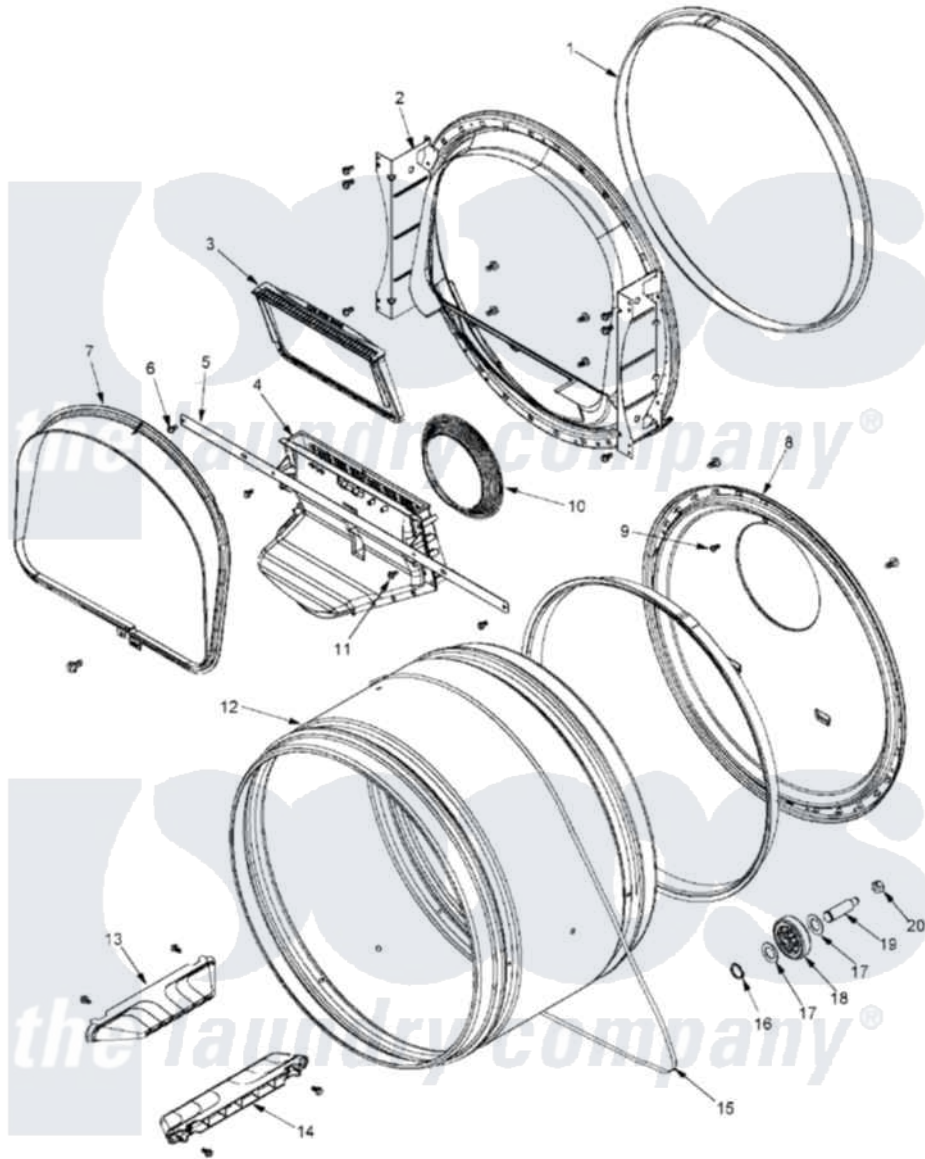

# Maytag MLG23PDFWW 06 - TUMBLER

Maytag [Residential Maytag MLG23PDFWW Dryer Parts](#) Parts Diagram 06 - TUMBLER  
 Click on the part number to view part

Item	Original Part Number	Replaced By	Status	Part Description
001	<a href="#">33001807</a>			Seal, Tumbler
002	<a href="#">22001995</a>			Screw Note: Screw, Tumbler Front And Shroud
"	<a href="#">33001802</a>			Front, Tumbler
003	33001804	<a href="#">33002790</a>		Lint Filter
004	<a href="#">22001995</a>			Screw Note: Screw, Tumbler Front And Shroud
"	<a href="#">33001799</a>			Outlet Duct Assembly Note: Outlet Duct Assembly
005	<a href="#">33002039</a>			Brace, Tumbler Front
006	<a href="#">22001995</a>			Screw Note: Screw, Tumbler Front And Shroud
007	<a href="#">22001995</a>			Screw Note: Screw, Tumbler Front And Shroud
"	<a href="#">33002026</a>			Extension, Tumbler Front
008	<a href="#">22001995</a>			Screw Note: Screw, Tumbler Front And Shroud
"	<a href="#">33002779</a>			Tumbler Back And Seal As-Pack

009	NLA	Not Available	SCREW---NA
010	<a href="#">33002560</a>		Seal, Blower
011	<a href="#">33001768</a>		Screw, Shroud Note: Screw, Shroud And Outlet Duct
012	33001794	<a href="#">33001889</a>	Tumbler
013	33001756	<a href="#">33002032</a>	Baffle
"	33001788	<a href="#">33002973</a>	Screw, No.9-15 X 1.00 Hx WS
014	<a href="#">33001755</a>		Baffle
"	33001788	<a href="#">33002973</a>	Screw, No.9-15 X 1.00 Hx WS
015	<a href="#">33002535</a>		V-Belt
016	410233	<a href="#">9703438</a>	Ring-Retrn
017	<a href="#">312535</a>		Washer, Vault Mounting Brk.
018	Y303373	<a href="#">12001541</a>	Drum Roller/Washer Assembly--W
019	Y312948	<a href="#">6-3129480</a>	Shaft- Tumbler
020	<a href="#">33001443</a>		Nut, Hex