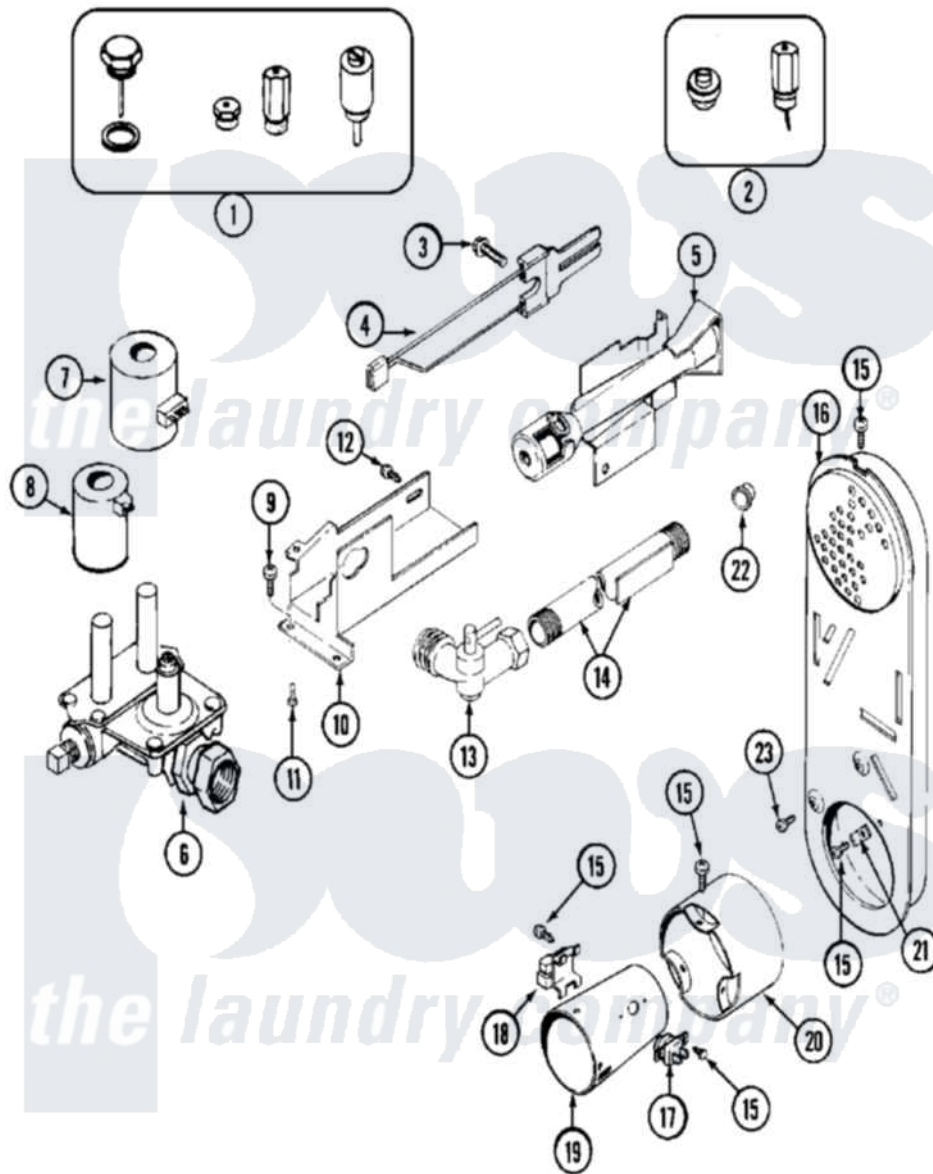

# Maytag MLG23PDFWW 07 - GAS VALVE

Maytag Residential Maytag MLG23PDFWW Dryer Parts Parts Diagram 07 - GAS VALVE  
 Click on the part number to view part

Item	Original Part Number	Replaced By	Status	Part Description
001	Y308378	<a href="#">W10402145</a>		LP Gas Con
002	Y308377		Not Available	CONVERSION KIT (LP TO NATURAL)
003	<a href="#">304971</a>			Screw Note: Screw, Igniter
004	304970	<a href="#">4391996</a>		Ignitor
"	<a href="#">33002789</a>			Igniter Assembly
005	<a href="#">33002793</a>			Burner Assembly
006	<a href="#">308345</a>			Valve, Gas
007	<a href="#">306106</a>			Coil, Holding And Booster--W
008	306105	<a href="#">694540</a>		Coil, 60 Hz
009	<a href="#">Y1313561</a>			Screw---NA
010	<a href="#">33002710</a>			Bracket, Gas Control
011	<a href="#">Y1313561</a>			Screw---NA
012	<a href="#">22001995</a>			Screw Note: Screw, Tumbler Front And Shroud
013	<a href="#">306086</a>			Angle Shut Off For Gas Valve Pipe And Bracket Assembly

014	<a href="#">33001735</a>		Series 18 Not Needed Use Vavle
015	211294	<a href="#">90767</a>	Screw, 8A X 3/8 HeX Washer Head Tapping
016	33002765	Not Available	INLET DUCT ASSEMBLY (GAS)
017	<a href="#">305169</a>		Thermostat, Hi-Limit Gas
018	Y303377	<a href="#">338906</a>	Radiant, Sensor
019	<a href="#">33001835</a>		Cone Assembly, Combustion
020	<a href="#">33001812</a>		Extension Cone Assembly
021	<a href="#">Y312890</a>		Retainer, Heater Chamber
022	<a href="#">33001693</a>		Cap, Gas Pipe
023	211294	<a href="#">90767</a>	Screw, 8A X 3/8 HeX Washer Head Tapping