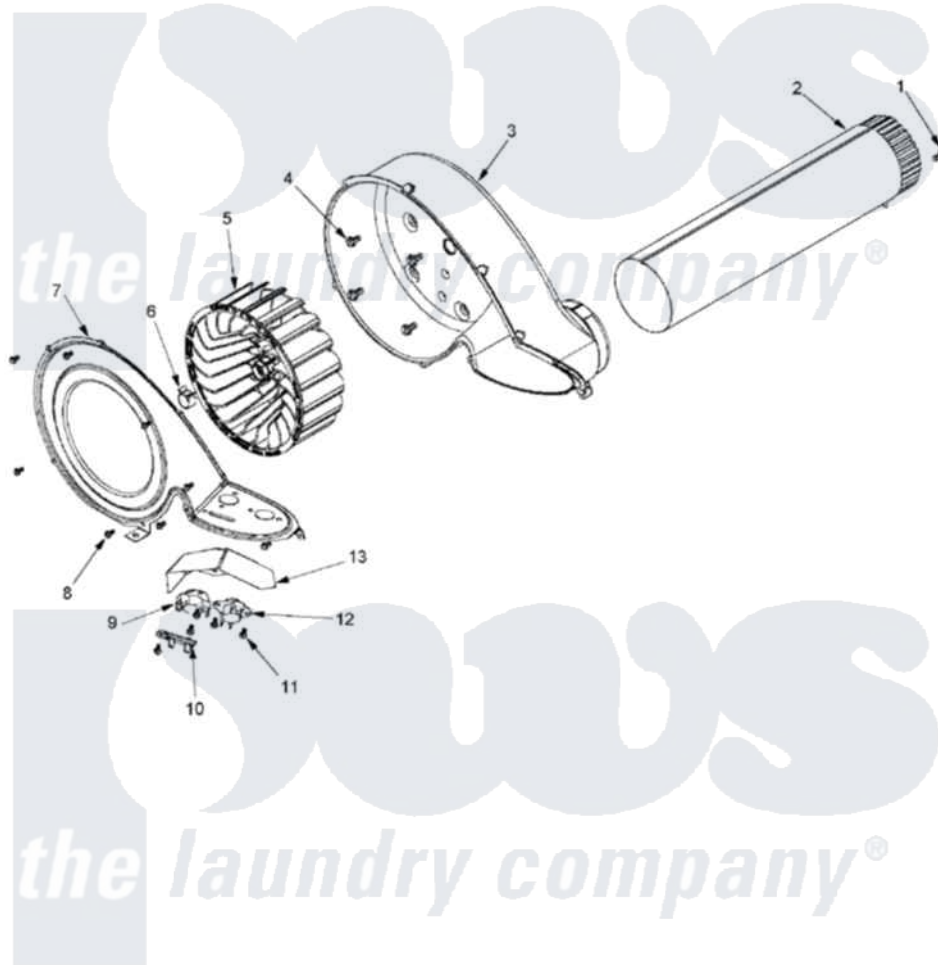

# Maytag MLG23PDFWW 08 - BLOWER

Maytag Residential Maytag MLG23PDFWW Dryer Parts Parts Diagram 08 - BLOWER  
 Click on the part number to view part

Item	Original Part Number	Replaced By	Status	Part Description
001	<a href="#">22001995</a>			Screw Note: Screw, Tumbler Front And Shroud
002	<a href="#">33001799</a>			Outlet Duct Assembly Note: Outlet Duct Assembly
003	<a href="#">33001789</a>			Housing, Blower
004	Y310632	<a href="#">1163839</a>		Screw
005	<a href="#">33002797</a>			Wheel, Blower
006	<a href="#">312967</a>			Clamp, Blower Housing
007	<a href="#">33002711</a>			Cover, Blower Housing
008	33001855	<a href="#">33002917</a>		Screw, No.10-16
009	<a href="#">303392</a>			Thermostat, Cycling
010	<a href="#">33001762</a>			Fuse, Thermal
011	22002925	<a href="#">3370225</a>		Screw
012	<a href="#">33303391</a>			Thermostat, Cycling
013	<a href="#">33001837</a>			Cover, Thermostat