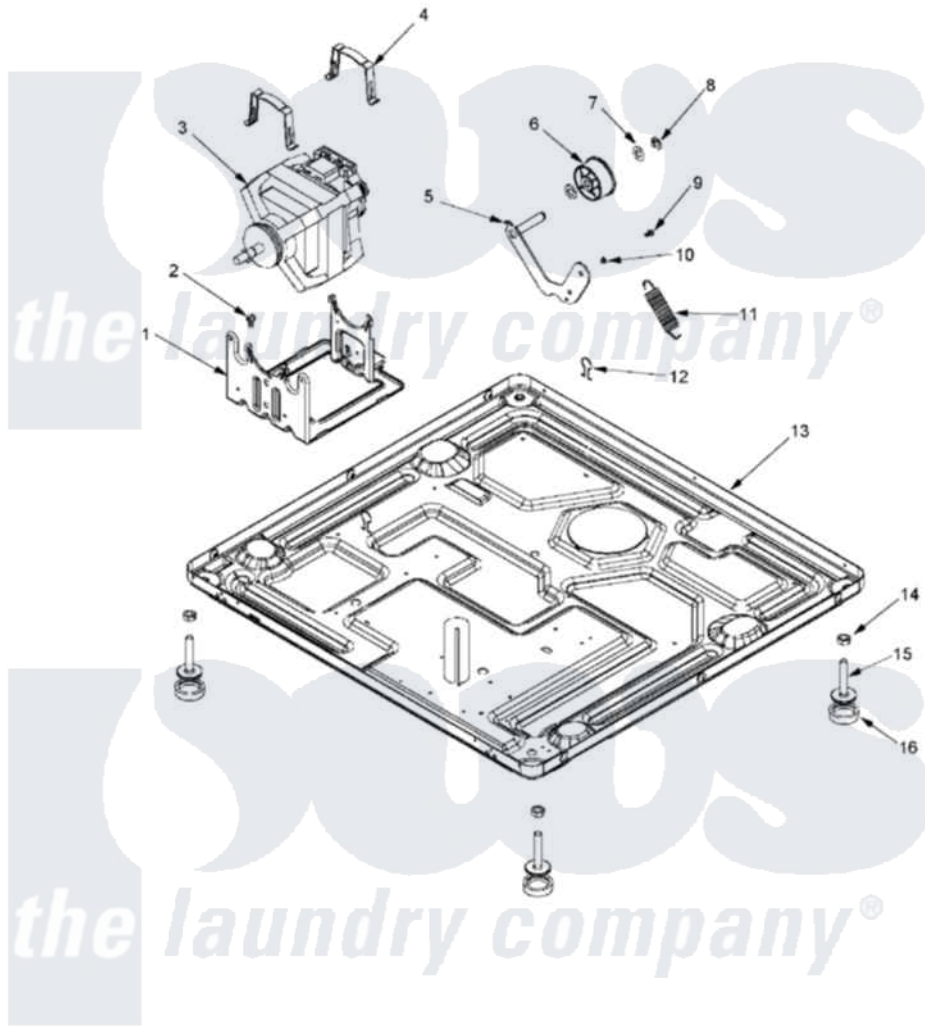

Maytag MLG23PDFWW 09 - BASE

Maytag [Residential Maytag MLG23PDFWW Dryer Parts](#) Parts Diagram 09 - BASE
 Click on the part number to view part

Item	Original Part Number	Replaced By	Status	Part Description
001	33002817			Motor Support, Offset
002	Y313561			Screw----NA
003	33002795			Motor, Drive 60Hz
004	33002221	Y015825		Clip, Motor To Motor Support
005	33001840	6-3705180		Idler Arm
006	33001783	6-3700340		Bearing- I
007	Y312527			Washer, Idler Shaft
008	312958	354987		Ring, Retaining
009	Y014874			Screw, Idler Arm And Sleeve
010	33002218			Grommet, Idler Arm
011	33002460	33002459		Assembly, Spring And Plug
012	410490			Spring, Retainer Wire Harness
013	33002186	W10133285		Transformer 120V To 22.5vac
"	33002816			Base
"	NLA		Not Available	BASE, (LWR)----NA
014	Y052740	62739		Nut, Lock