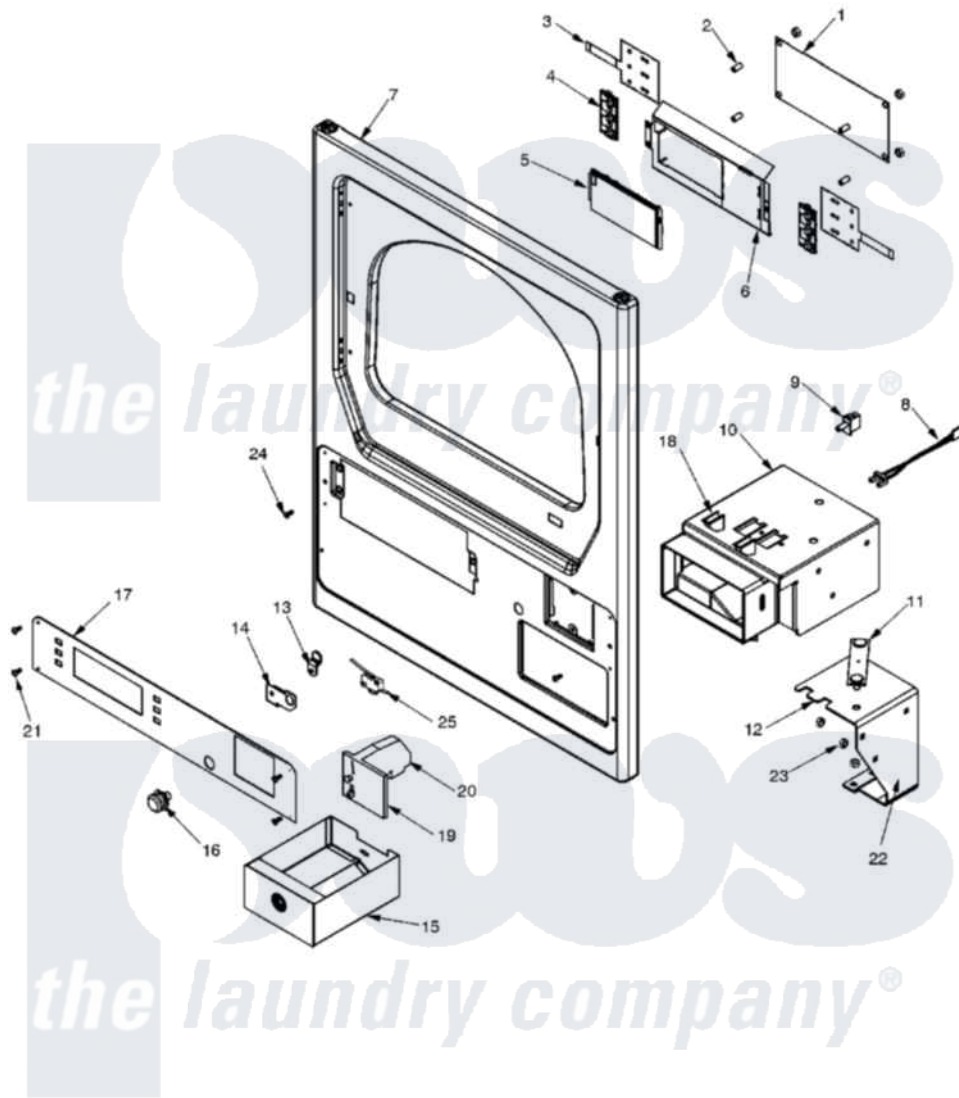

# Maytag MLG23PDFXW 01 - CONTROL PANEL

Maytag [Residential Maytag MLG23PDFXW Dryer Parts](#) Parts Diagram 01 - CONTROL PANEL  
 Click on the part number to view part

Item	Original Part Number	Replaced By	Status	Part Description
001	33002608	<a href="#">33003008</a>		Control Board
"	<a href="#">912077</a>			Locknut, Reader Harness
002	<a href="#">33001204</a>			Stand-Off, Ccontrol Board
003	33002152	<a href="#">W10133277</a>		Membrane Switch Assembly
004	215517	<a href="#">W10131113</a>		Push Button
005	33002150	<a href="#">W10133268</a>		Cover, Display
006	<a href="#">33002155</a>			Plate, Control Mounting
007	<a href="#">33002823</a>			Panel, PD Flat Front
008	<a href="#">22001965</a>			Optic Switch Assembly
"	<a href="#">314665</a>			Screw, Switch Assembly
009	<a href="#">33001250</a>			Switch, Vault And Service Door
010	<a href="#">22004157</a>			Assembly, Coin Vault---NA
011	22001810		Not Available	STRAP, MOUNTING
"	<a href="#">910181</a>			Lockwasher, Terminal Block
012	<a href="#">33002763</a>			Vault Mounting Bracket
013	213750	<a href="#">W10133266</a>		Cam-Lock