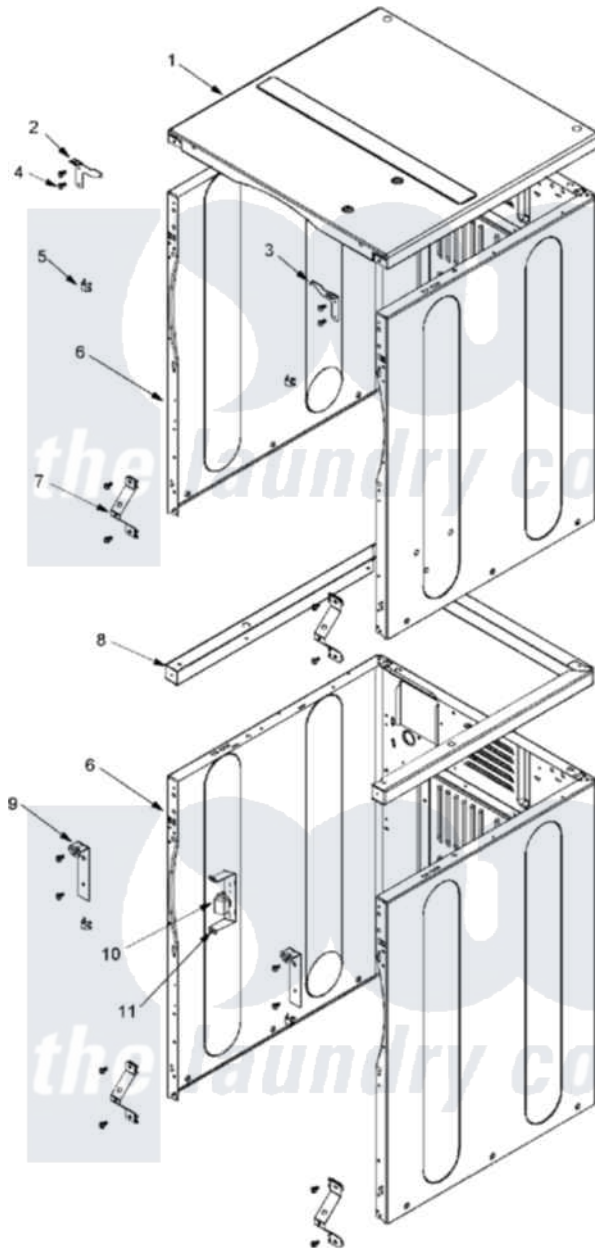

# Maytag MLG23PDFXW 02 - CABINET FRONT

Maytag [Residential Maytag MLG23PDFXW Dryer Parts](#) Parts Diagram 02 - CABINET FRONT  
 Click on the part number to view part

Item	Original Part Number	Replaced By	Status	Part Description
001	22001402	<a href="#">214354</a>		Screw, Top Cover To Cabnt.
"	<a href="#">33002124</a>			Cover, Top
002	<a href="#">33002818</a>			Bracket, LH Upper Front Panel
003	<a href="#">33002819</a>			Bracket, RH Upper Front Panel
004	<a href="#">22001995</a>			Screw Note: Screw, Tumbler Front And Shroud
005	<a href="#">33001980</a>			Fastener, Access Panel
006	33002839			CABINET ASSY. (WHT AS PK)
"	NLA		Not Available	CABINET ASSY (WHT-AS PK)
007	<a href="#">22001995</a>			Screw Note: Screw, Tumbler Front And Shroud
"	<a href="#">22002425</a>			Bracket, "V"
008	22001402	<a href="#">214354</a>		Screw, Top Cover To Cabnt.
"	<a href="#">33002820</a>			Support Weld Assembly
009	<a href="#">22001995</a>			Screw Note: Screw, Tumbler Front And Shroud

"	33002821	<a href="#">33002861</a>	Bracket- L
010	206824	<a href="#">W10133335</a>	Relay, Motor
"	22004151	<a href="#">W10133335</a>	Relay, Motor
"	Y251119	<a href="#">3177991</a>	Screw
011	22001078	<a href="#">3177991</a>	Screw
"	<a href="#">22001995</a>		Screw Note: Screw, Tumbler Front And Shroud
"	<a href="#">314627</a>		Bracket, Relays
"	NLA	Not Available	BRACKET, RELAY