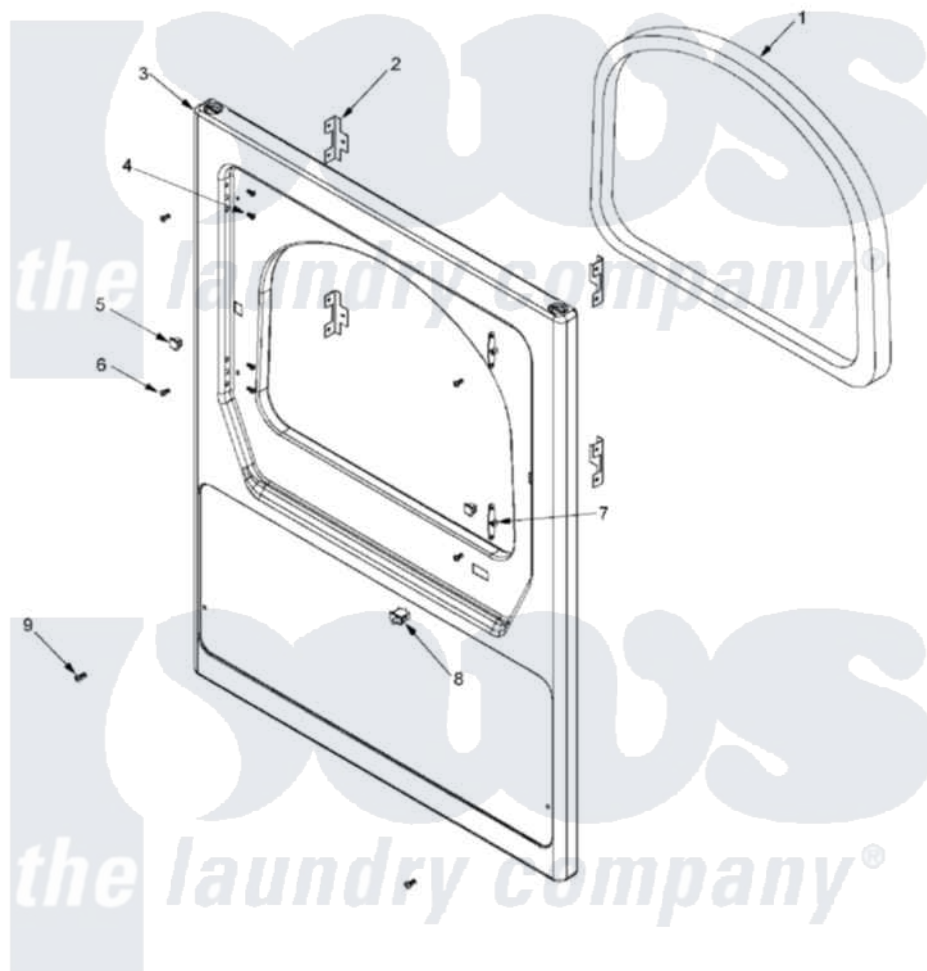

Maytag MLG23PDFXW 04 - FRONT PANEL

Maytag [Residential Maytag MLG23PDFXW Dryer Parts](#) Parts Diagram 04 - FRONT PANEL
 Click on the part number to view part

Item	Original Part Number	Replaced By	Status	Part Description
001	33001767			Seal, Shroud
002	33002025			Twin Speednut
003	33002823			Panel, PD Flat Front
"	33002825			Panel, Flat Front Lower
004	22002062	98006631		Screw
005	Y304578	LA-1003		Door Catch Kit
006	33001486	98008544		Screw
007	33001175			Cover, Hinge Hole
008	33001509	W10169313		Switch-Dor
009	33002881			Screw, Security No.10-16 x 1/2