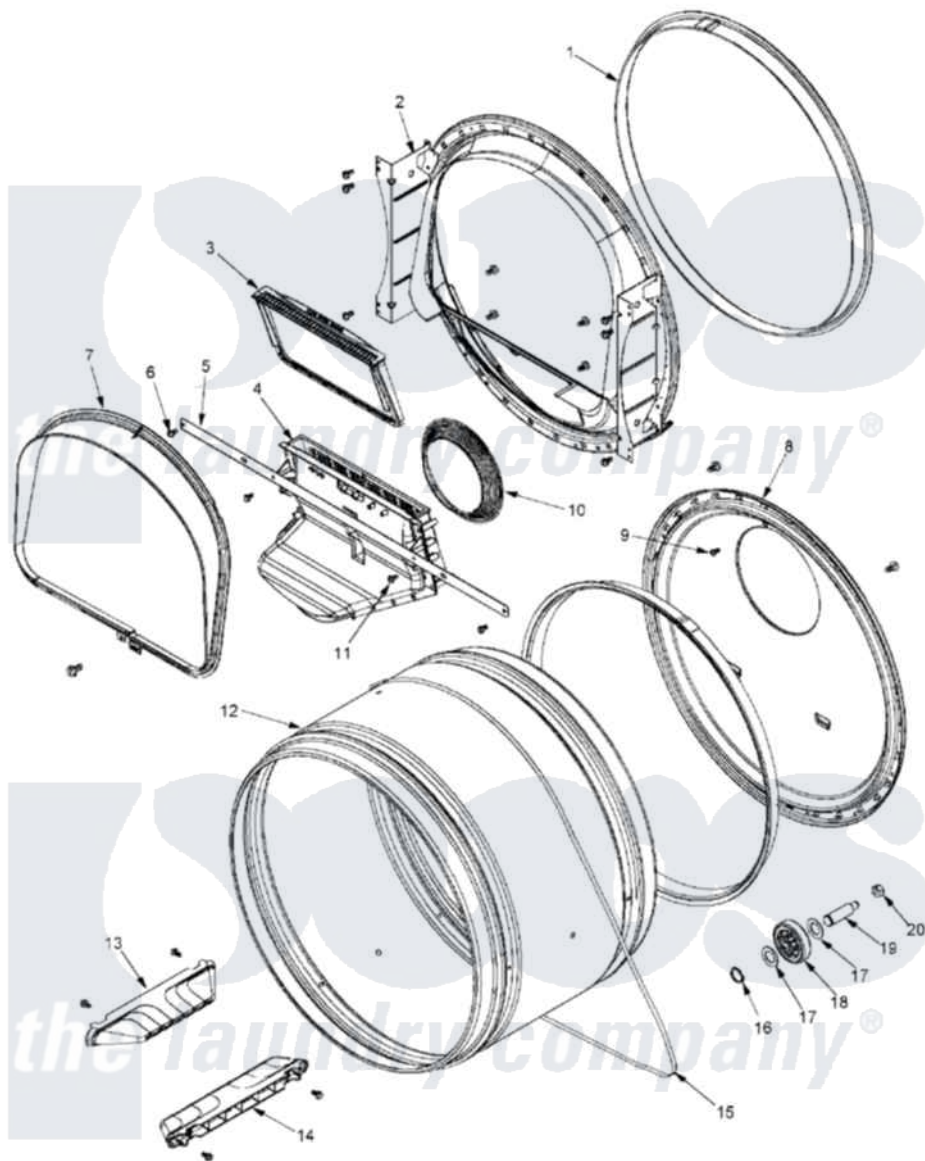

Maytag MLG23PDFXW 06 - TUMBLER

Maytag Residential Maytag MLG23PDFXW Dryer Parts Parts Diagram 06 - TUMBLER
 Click on the part number to view part

Item	Original Part Number	Replaced By	Status	Part Description
001	33001807			Seal, Tumbler
002	22001995			Screw Note: Screw, Tumbler Front And Shroud
"	33001802			Front, Tumbler
003	33001804	33002790		Lint Filter
004	22001995			Screw Note: Screw, Tumbler Front And Shroud
"	33001799			Outlet Duct Assembly Note: Outlet Duct Assembly
005	33002039			Brace, Tumbler Front
006	22001995			Screw Note: Screw, Tumbler Front And Shroud
007	22001995			Screw Note: Screw, Tumbler Front And Shroud
"	33002026			Extension, Tumbler Front
008	22001995			Screw Note: Screw, Tumbler Front And Shroud
"	33002779			Tumbler Back And Seal As-Pack

009	NLA	Not Available	SCREW---NA
010	33002560		Seal, Blower
011	33001768		Screw, Shroud Note: Screw, Shroud And Outlet Duct
012	33001794	33001889	Tumbler
013	33001756	33002032	Baffle
"	33001788	33002973	Screw, No.9-15 X 1.00 Hx WS
014	33001755		Baffle
"	33001788	33002973	Screw, No.9-15 X 1.00 Hx WS
015	33002535		V-Belt
016	410233	9703438	Ring-Retrn
017	312535		Washer, Vault Mounting Brk.
018	Y303373	12001541	Drum Roller/Washer Assembly--W
019	Y312948	6-3129480	Shaft- Tumbler
020	33001443		Nut, Hex