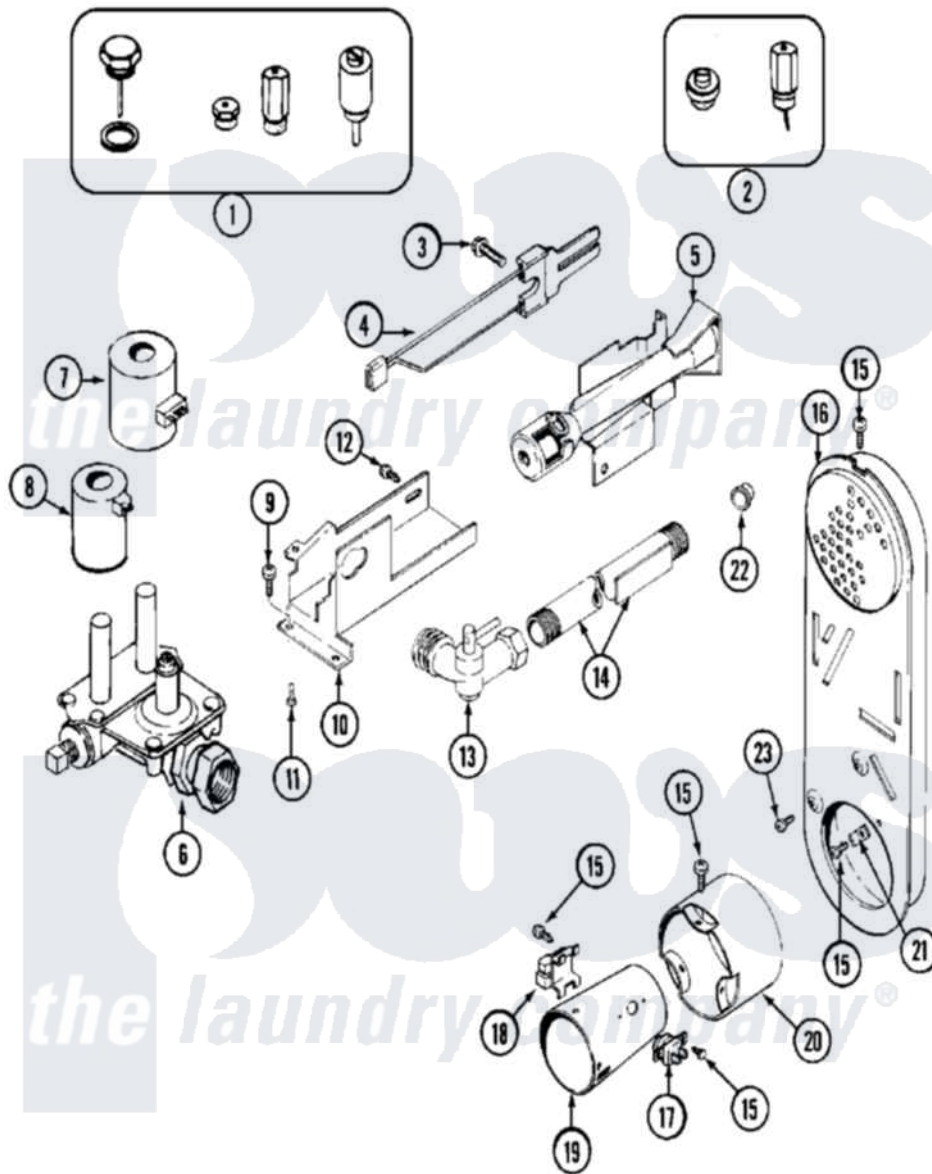

Maytag MLG23PDFXW 07 - GAS VALVE

Maytag Residential Maytag MLG23PDFXW Dryer Parts Parts Diagram 07 - GAS VALVE
 Click on the part number to view part

Item	Original Part Number	Replaced By	Status	Part Description
001	Y308378	W10402145		LP Gas Con
002	Y308377		Not Available	CONVERSION KIT (LP TO NATURAL)
003	304971			Screw Note: Screw, Igniter
004	304970	4391996		Ignitor
"	33002789			Igniter Assembly
005	33002793			Burner Assembly
006	308345			Valve, Gas
007	306106			Coil, Holding And Booster--W
008	306105	694540		Coil, 60 Hz
009	Y313561			Screw---NA
010	33002710			Bracket, Gas Control
011	Y313561			Screw---NA
012	22001995			Screw Note: Screw, Tumbler Front And Shroud
013	306086			Angle Shut Off For Gas Valve Pipe And Bracket Assembly

014	33001735		Series 18 Not Needed Use Vavle
015	211294	90767	Screw, 8A X 3/8 HeX Washer Head Tapping
016	33002765	Not Available	INLET DUCT ASSEMBLY (GAS)
017	305169		Thermostat, Hi-Limit Gas
018	Y303377	338906	Radiant, Sensor
019	33001835		Cone Assembly, Combustion
020	33001812		Extension Cone Assembly
021	Y312890		Retainer, Heater Chamber
022	33001693		Cap, Gas Pipe
023	211294	90767	Screw, 8A X 3/8 HeX Washer Head Tapping