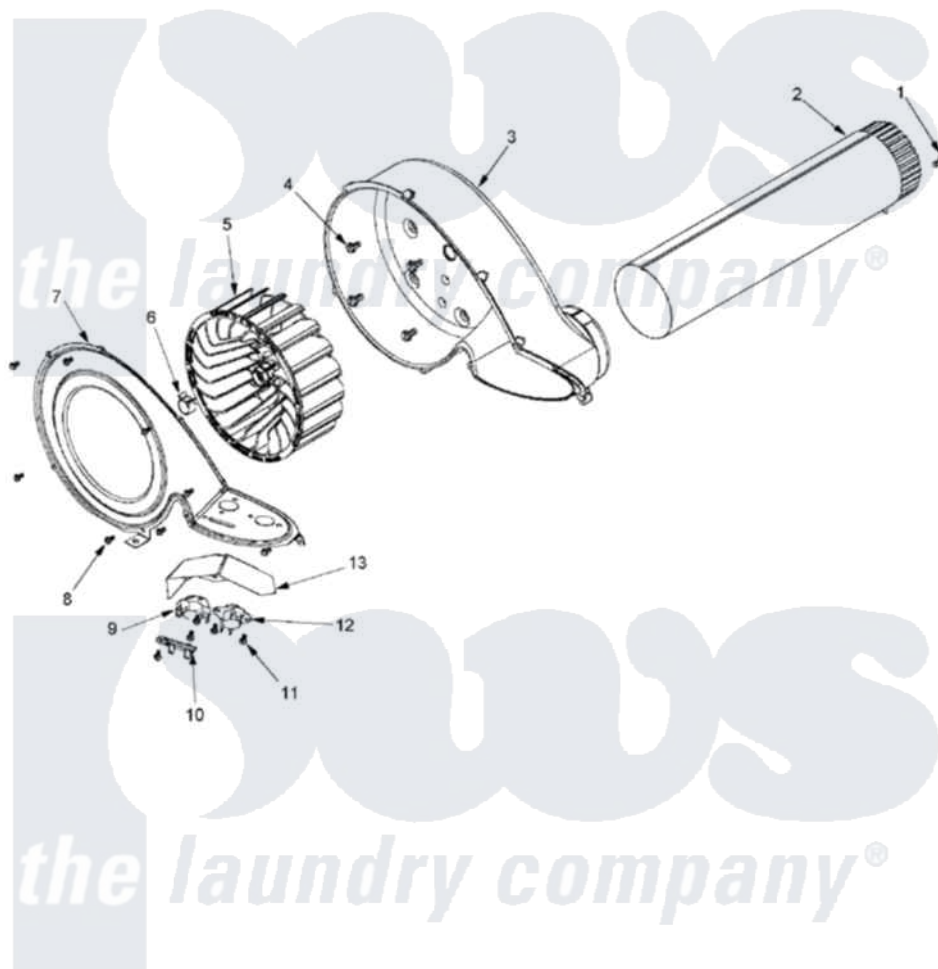

# Maytag MLG23PDFXW 08 - BLOWER

Maytag Residential Maytag MLG23PDFXW Dryer Parts Parts Diagram 08 - BLOWER

[Click on the part number to view part](#)

Item	Original Part Number	Replaced By	Status	Part Description
001	<a href="#">22001995</a>			Screw Note: Screw, Tumbler Front And Shroud
002	<a href="#">33001799</a>			Outlet Duct Assembly Note: Outlet Duct Assembly
003	<a href="#">33001789</a>			Housing, Blower
004	Y310632	<a href="#">1163839</a>		Screw
005	<a href="#">33002797</a>			Wheel, Blower
006	<a href="#">312967</a>			Clamp, Blower Housing
007	<a href="#">33002711</a>			Cover, Blower Housing
008	33001855	<a href="#">33002917</a>		Screw, No.10-16
009	<a href="#">303392</a>			Thermostat, Cycling
010	<a href="#">33001762</a>			Fuse, Thermal
011	22002925	<a href="#">3370225</a>		Screw
012	<a href="#">33303391</a>			Thermostat, Cycling
013	<a href="#">33001837</a>			Cover, Thermostat