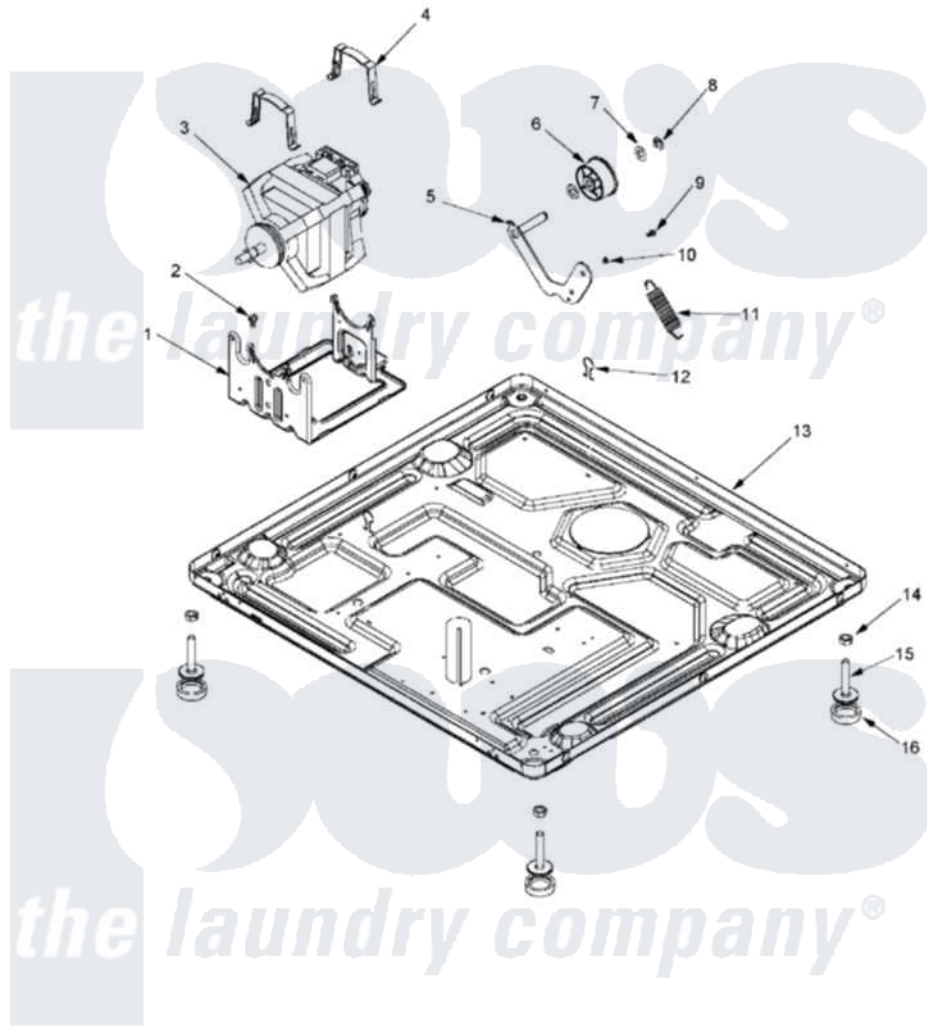

# Maytag MLG23PDFXW 09 - BASE

Maytag [Residential Maytag MLG23PDFXW Dryer Parts](#) Parts Diagram 09 - BASE  
 Click on the part number to view part

Item	Original Part Number	Replaced By	Status	Part Description
001	<a href="#">33002817</a>			Motor Support, Offset
002	<a href="#">Y313561</a>			Screw----NA
003	<a href="#">33002795</a>			Motor, Drive 60Hz
004	33002221	<a href="#">Y015825</a>		Clip, Motor To Motor Support
005	33001840	<a href="#">6-3705180</a>		Idler Arm
006	33001783	<a href="#">6-3700340</a>		Bearing- I
007	<a href="#">Y312527</a>			Washer, Idler Shaft
008	312958	<a href="#">354987</a>		Ring, Retaining
009	<a href="#">Y014874</a>			Screw, Idler Arm And Sleeve
010	<a href="#">33002218</a>			Grommet, Idler Arm
011	33002460	<a href="#">33002459</a>		Assembly, Spring And Plug
012	<a href="#">410490</a>			Spring, Retainer Wire Harness
013	33002186	<a href="#">W10133285</a>		Transformer 120V To 22.5vac
"	<a href="#">33002816</a>			Base
"	NLA		Not Available	BASE, (LWR)----NA
014	Y052740	<a href="#">62739</a>		Nut, Lock