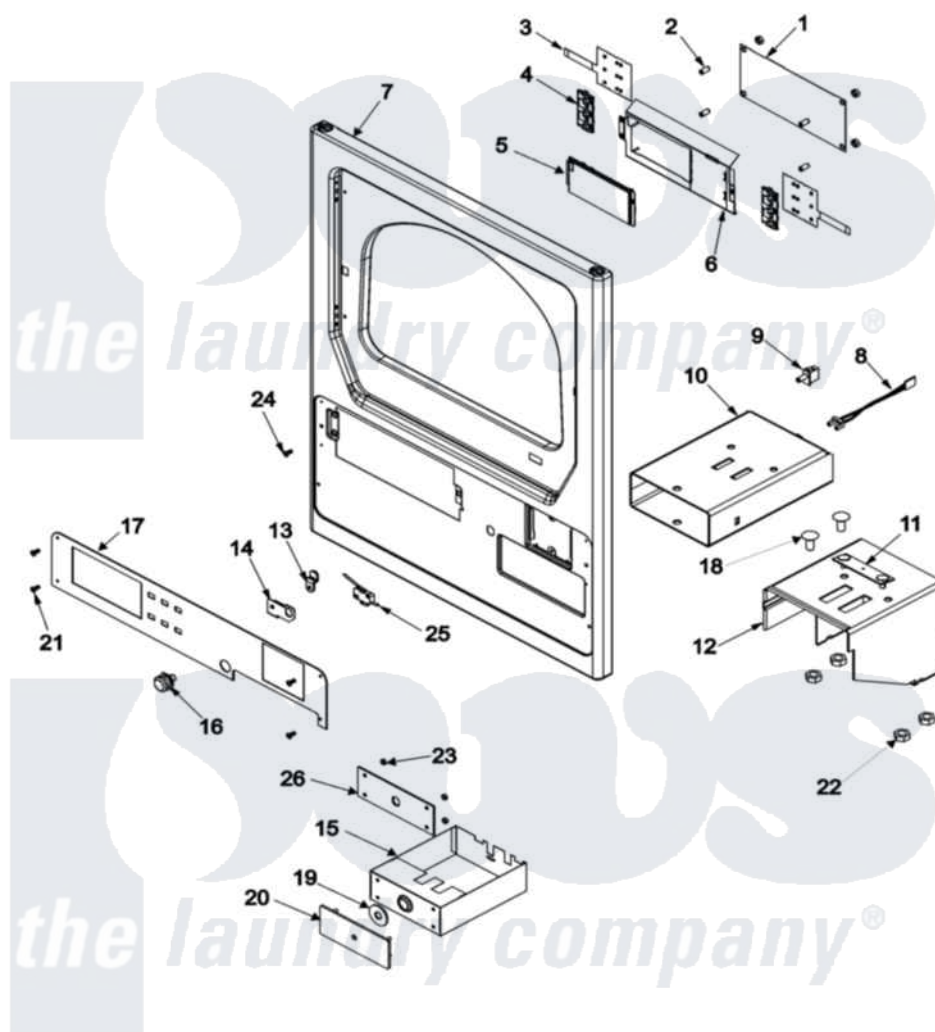

Maytag MLG23PDHGW 01 - CONTROL PANEL

Maytag [Residential Maytag MLG23PDHGW Dryer Parts](#) Parts Diagram 01 - CONTROL PANEL

[Click on the part number to view part](#)

Item	Original Part Number	Replaced By	Status	Part Description
001	33002951	33003008		Control Board
"	33003008			Control Board
"	912077			Locknut, Reader Harness
002	33001204			Stand-Off, Ccontrol Board
003	33002507	W10133278		Membrane Switch Assembly
004	33002863	W10131113		Push Button
005	33002150	W10133268		Cover, Display
006	33002155			Plate, Control Mounting
007	33002510			Plate, Cover
"	33002978			Panel, Front Straight -PD
008	22001965			Optic Switch Assembly
"	314665			Screw, Switch Assembly
009	22003064			Switch, Sensor - Export
010	33002977			Assembly, Coin Vault
011	22001810		Not Available	STRAP, MOUNTING
"	910181			Lockwasher, Terminal Block

012	33002974		Not Available	BRACKET, VAULT - PRIME
013	213750	W10133266		Cam-Lock
014	33001982			Bracket, Switch Mounting
015	2206815	33002980		Coin Box---NA
"	33002980			Coin Box---NA
016	22002349	W10116737		Lock
017	33002976			Facia, Comercial PD, D/D
018	33001991			Bolt, Carriage
019	33002982			Washer, Spinning Security
020	2206814			Assembly, Security Plate
"	33002979	2206814		Assembly, Security Plate
021	215506			Screw, Control Panel Overlay
022	Y052734			Nut, Carrage Bolts And Bracket
023	Y052721			Nut, Terminal Block Plate
024	33002051		Not Available	SCREW, FRONT PANEL
025	22002536			Switch, Sensor
026	2206813			Lock Plate
"	33002981	2206813		Lock Plate