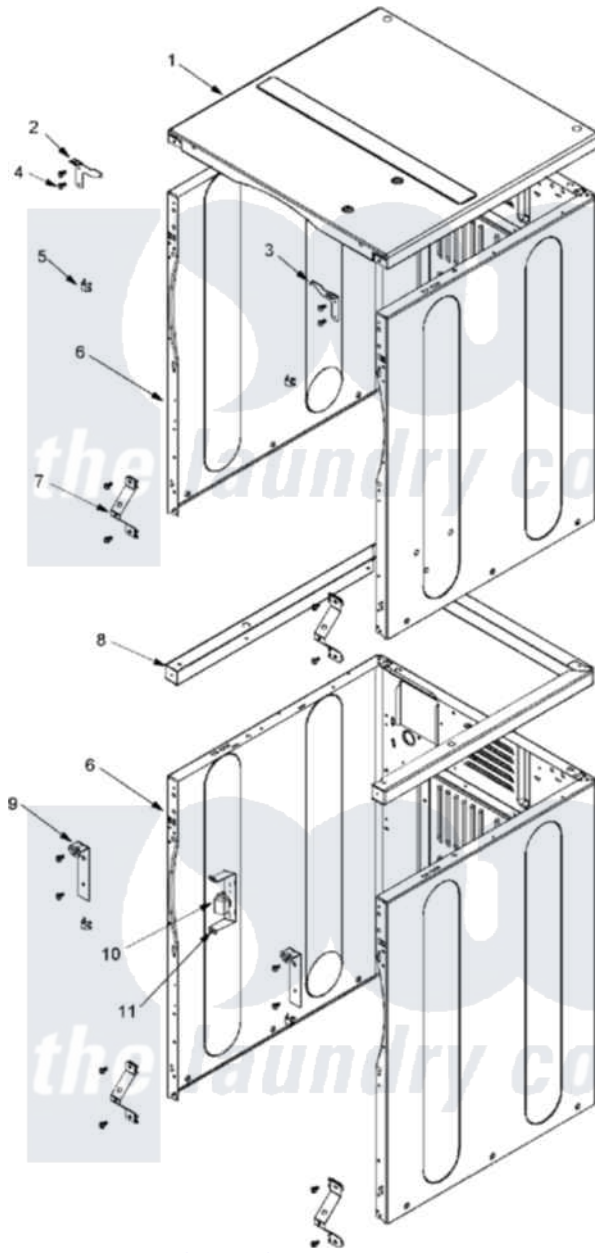

Maytag MLG23PDHGW 02 - CABINET FRONT

Maytag [Residential Maytag MLG23PDHGW Dryer Parts](#) Parts Diagram 02 - CABINET FRONT
 Click on the part number to view part

Item	Original Part Number	Replaced By	Status	Part Description
001	22001402	214354		Screw, Top Cover To Cabnt.
"	33002124			Cover, Top
002	33002818			Bracket, LH Upper Front Panel
003	33002819			Bracket, RH Upper Front Panel
004	22001995			Screw Note: Screw, Tumbler Front And Shroud
005	33001980			Fastener, Access Panel
006	NLA		Not Available	CABINET ASSY (WHT-AS PK)
007	22001995			Screw Note: Screw, Tumbler Front And Shroud
"	22002425			Bracket, "V"
008	22001402	214354		Screw, Top Cover To Cabnt.
"	33002820			Support Weld Assembly
009	22001995			Screw Note: Screw, Tumbler Front And Shroud
"	33002821	33002861		Bracket- L
010	206824	W10133335		Relay, Motor

"	22001078	3177991	Screw
"	306199		Relay, Heater
011	22001078	3177991	Screw
"	314627		Bracket, Relays
"	33002002		Bracket, Switch